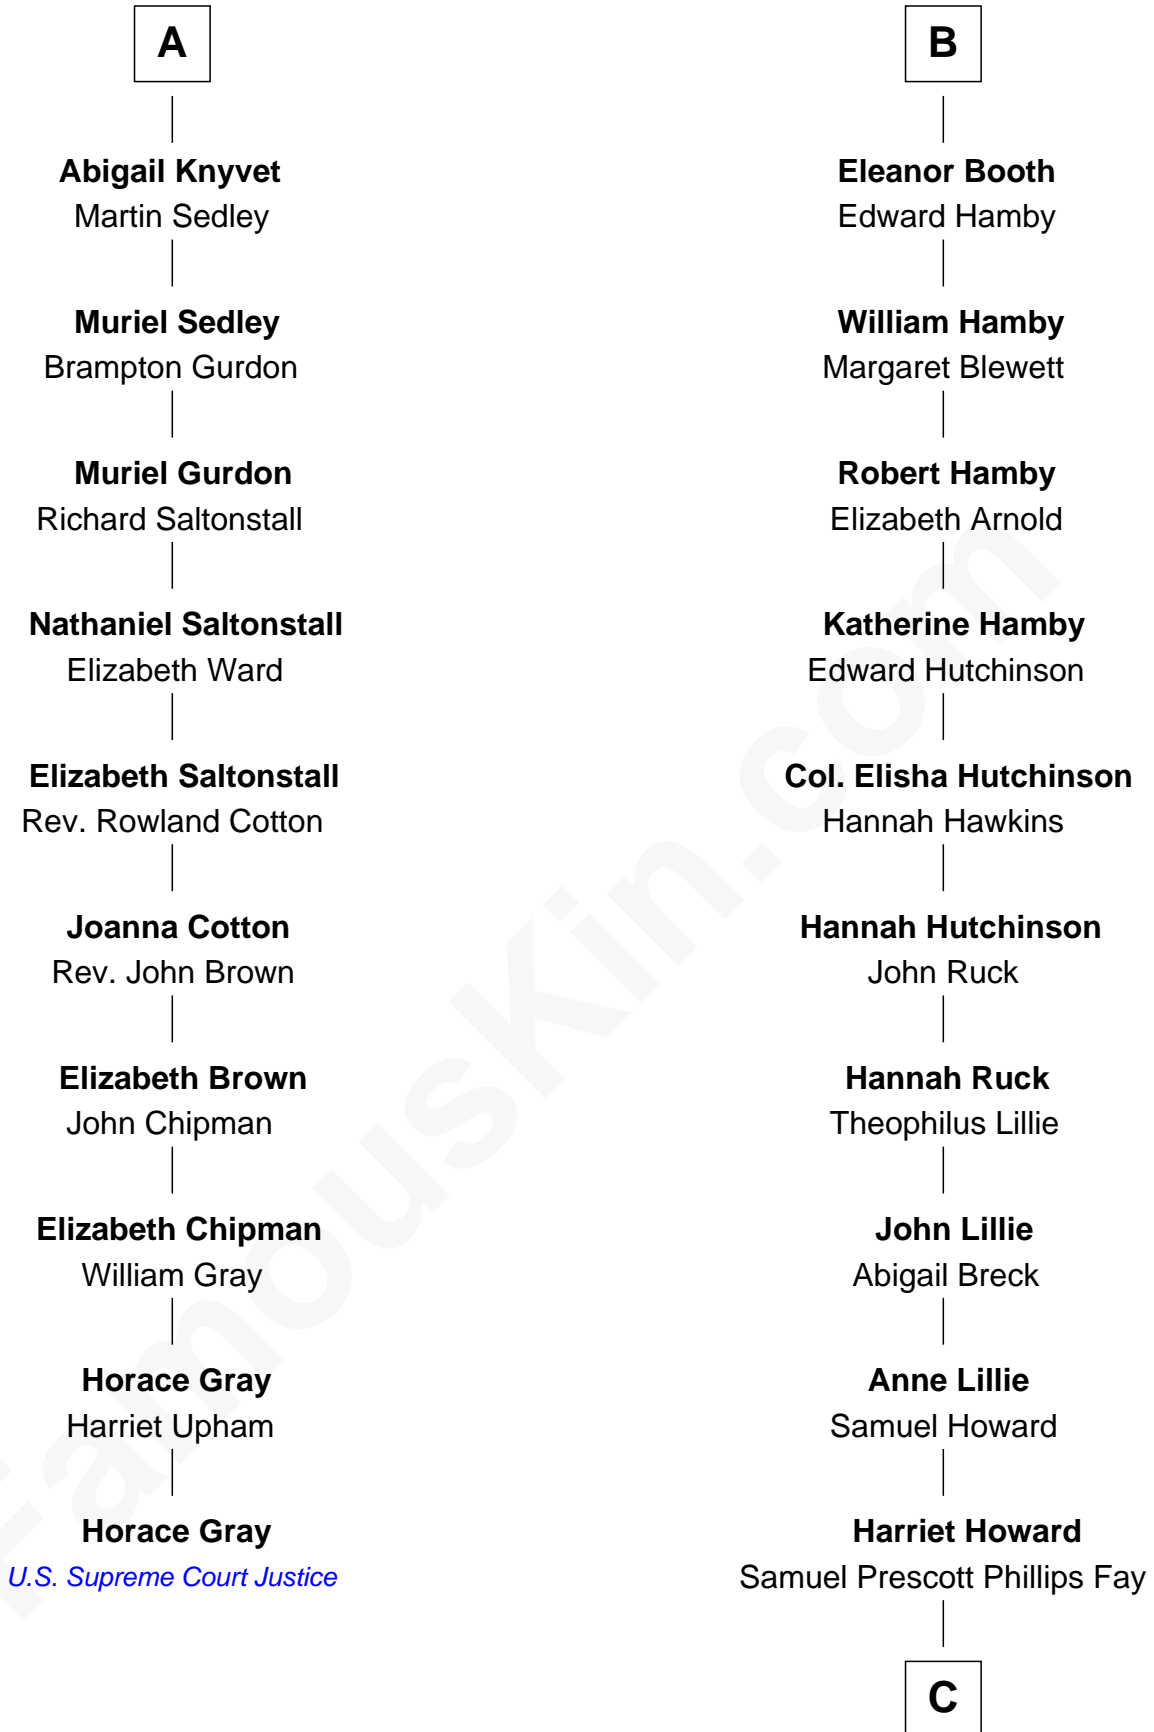

FamousKin.com

Relationship Chart of

Horace Gray

U.S. Supreme Court Justice

16th cousin 5 times removed of

George H. W. Bush

41st U.S. President

C

Samuel Howard Fay
Susan Montfort Shellman

Harriet Eleanor Fay
Rev. James Smith Bush

Samuel Prescott Bush
Flora Sheldon

Prescott Sheldon Bush
Dorothy Wear Walker

George H. W. Bush
41st U.S. President

FamousKin.com