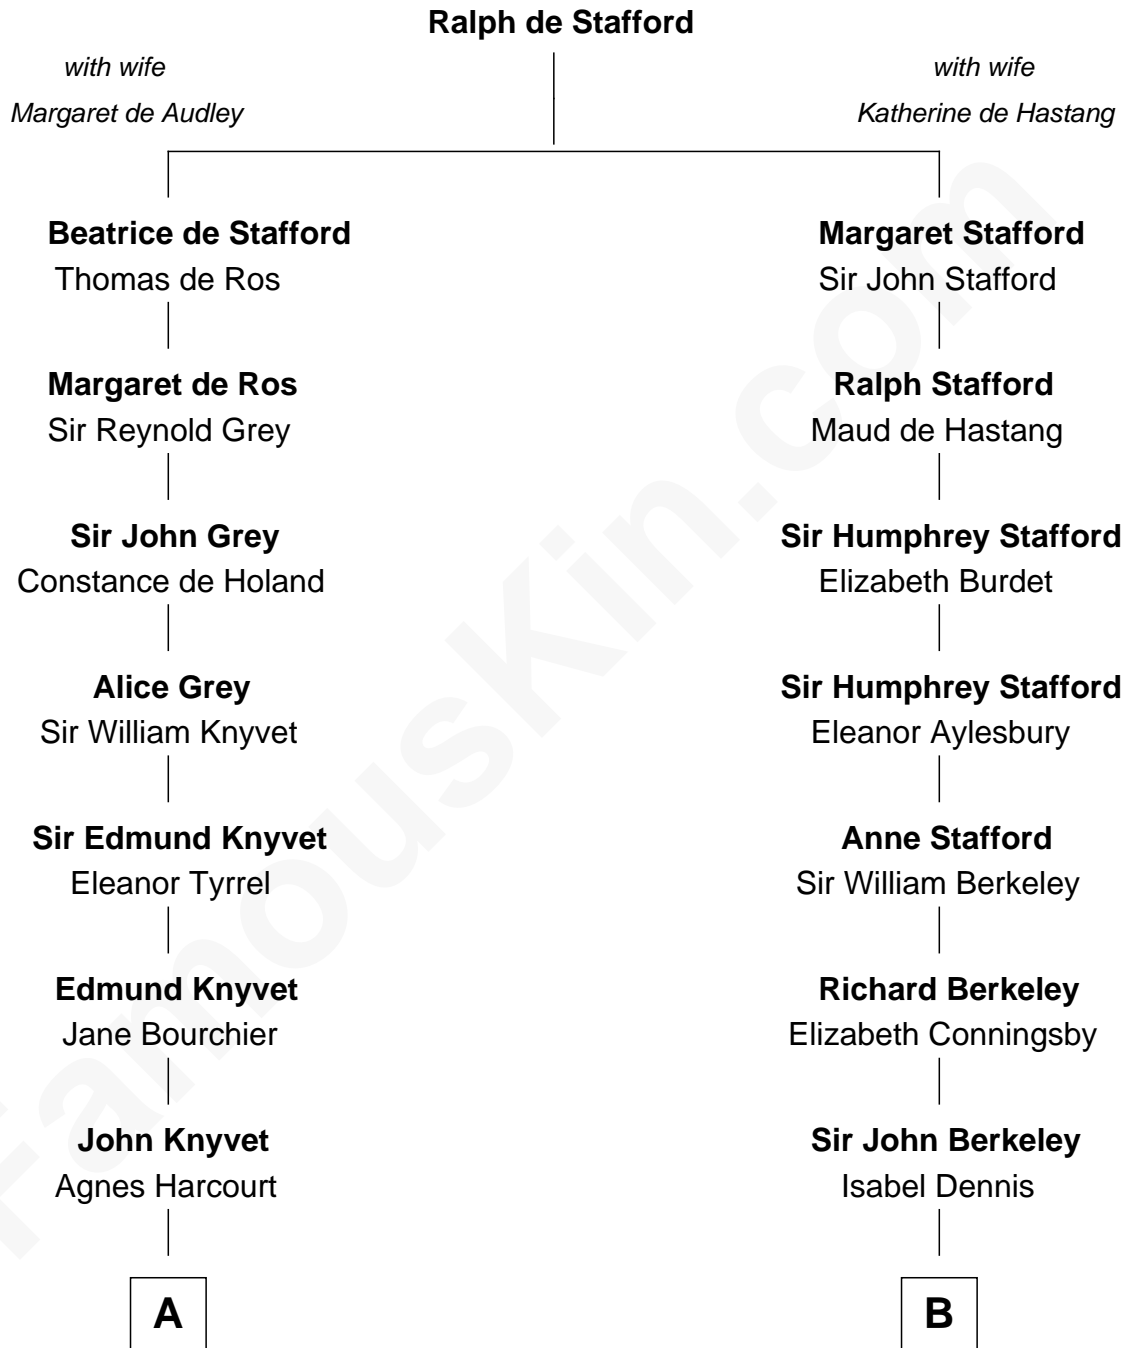

FamousKin.com

Relationship Chart of

Horace Gray

U.S. Supreme Court Justice

16th cousin 5 times removed of

George H. W. Bush

41st U.S. President

C

—
Samuel Howard Fay
Susan Montfort Shellman

—
Harriet Eleanor Fay
Rev. James Smith Bush

—
Samuel Prescott Bush
Flora Sheldon

—
Prescott Sheldon Bush
Dorothy Wear Walker

—
George H. W. Bush
41st U.S. President