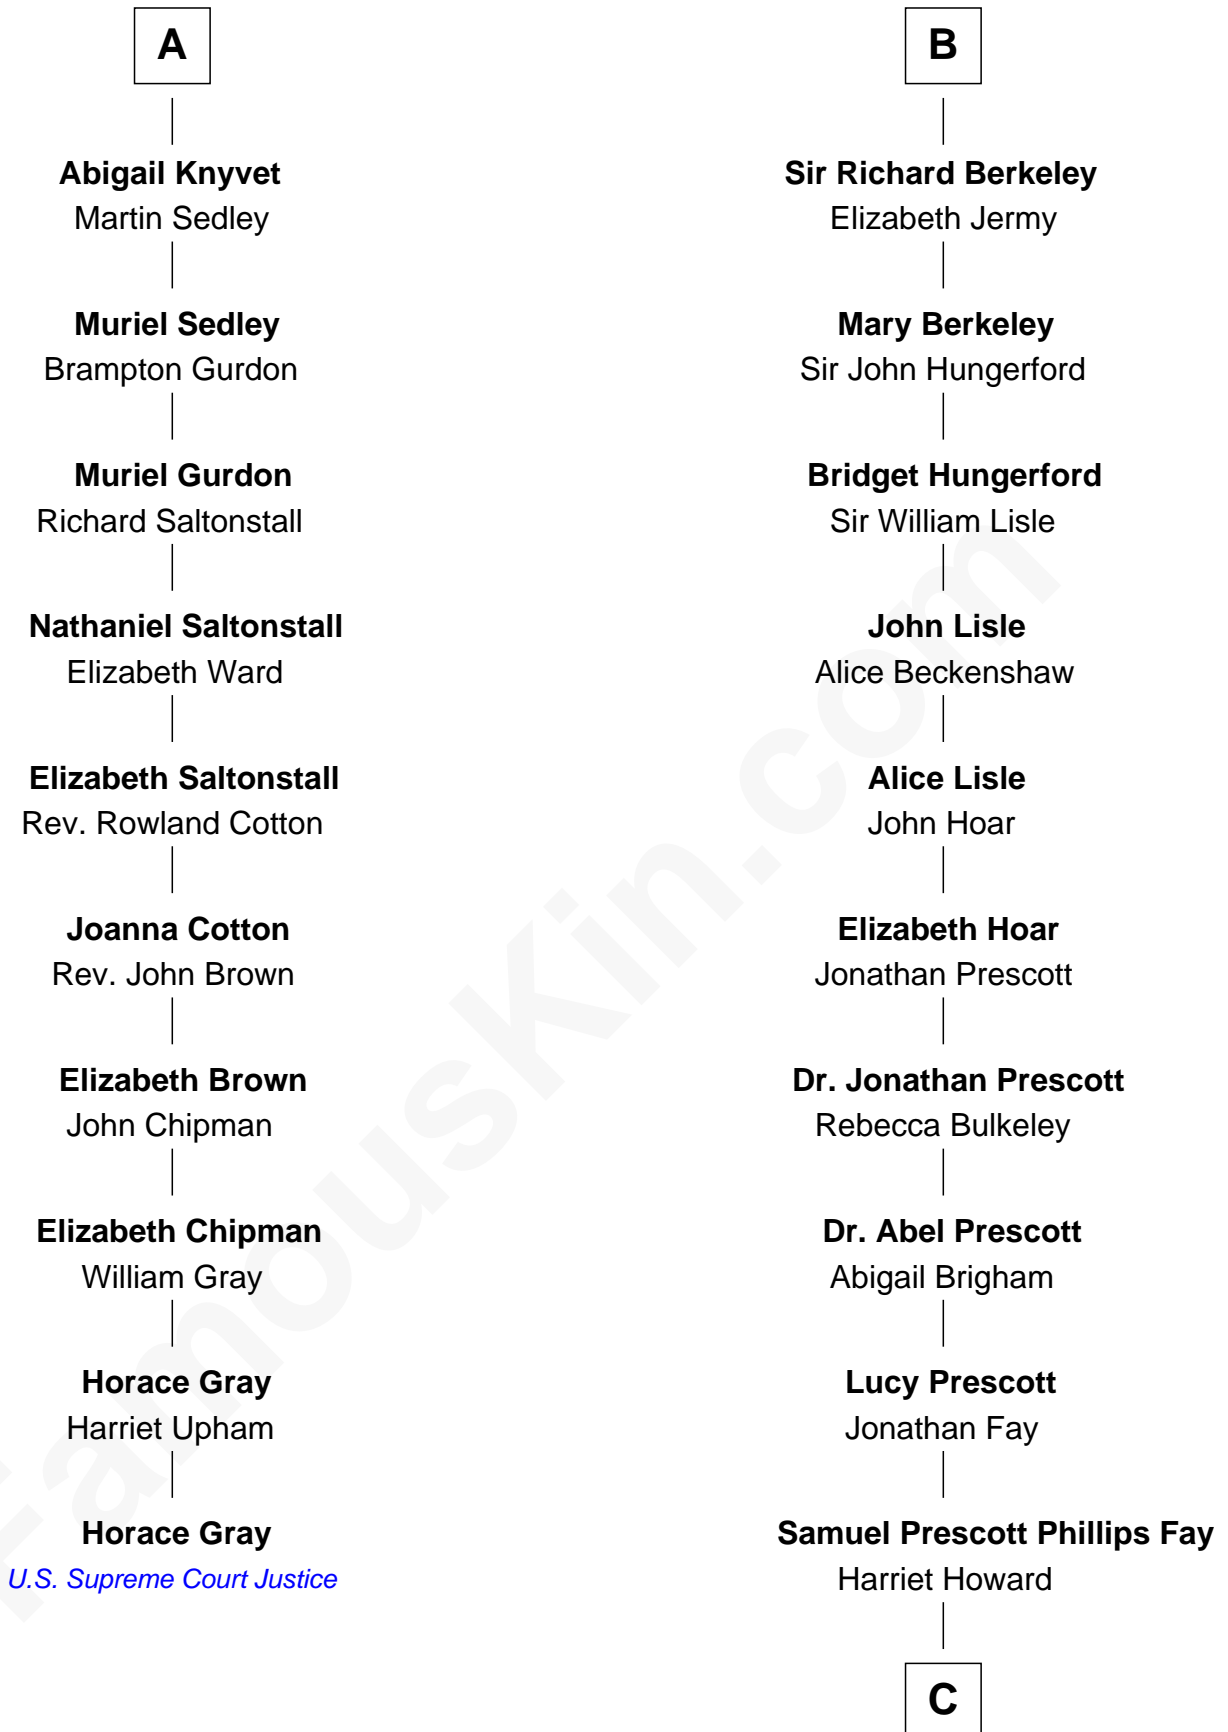

FamousKin.com

Relationship Chart of

Horace Gray

U.S. Supreme Court Justice

16th cousin 5 times removed of

George H. W. Bush

41st U.S. President

C

—
Samuel Howard Fay
Susan Montfort Shellman

—
Harriet Eleanor Fay
Rev. James Smith Bush

—
Samuel Prescott Bush
Flora Sheldon

—
Prescott Sheldon Bush
Dorothy Wear Walker

—
George H. W. Bush
41st U.S. President