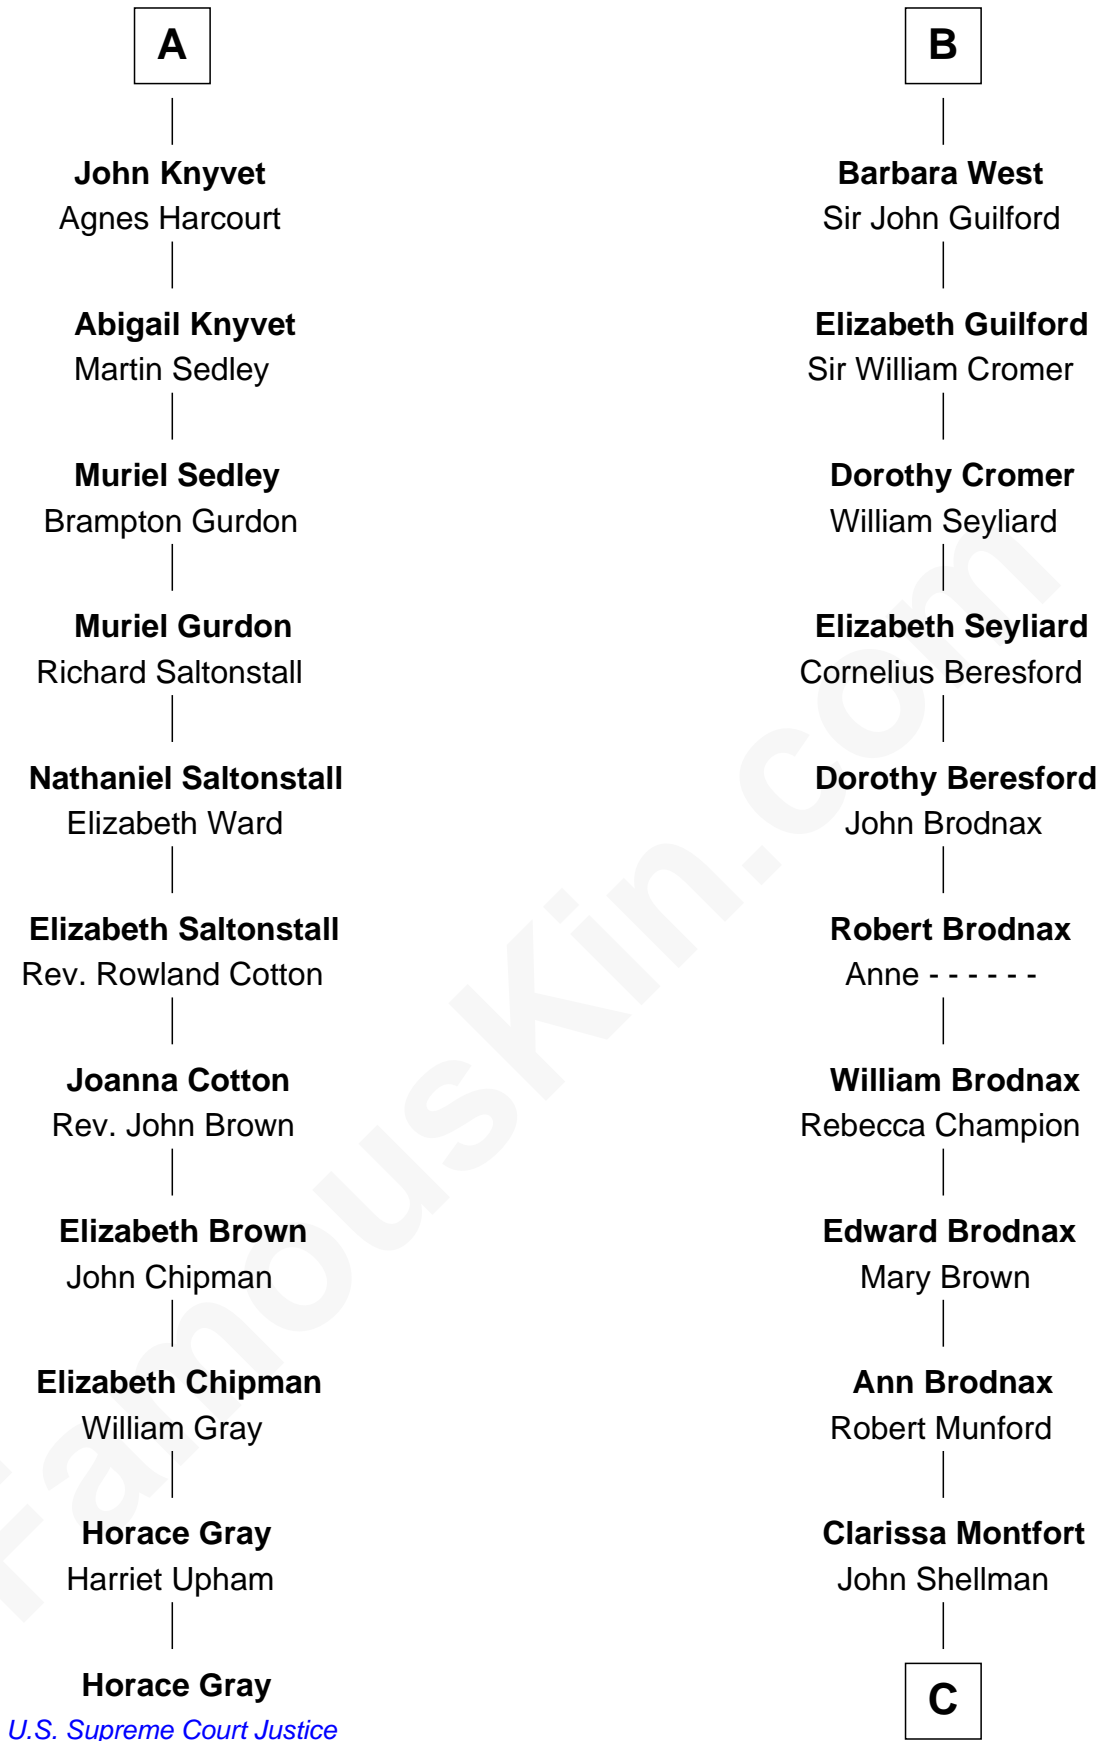

FamousKin.com

Relationship Chart of

Horace Gray

U.S. Supreme Court Justice

17th cousin 4 times removed of

George H. W. Bush

41st U.S. President

C

—
Susan Montfort Shellman

Samuel Howard Fay

—
Harriet Eleanor Fay

Rev. James Smith Bush

—
Samuel Prescott Bush

Flora Sheldon

—
Prescott Sheldon Bush

Dorothy Wear Walker