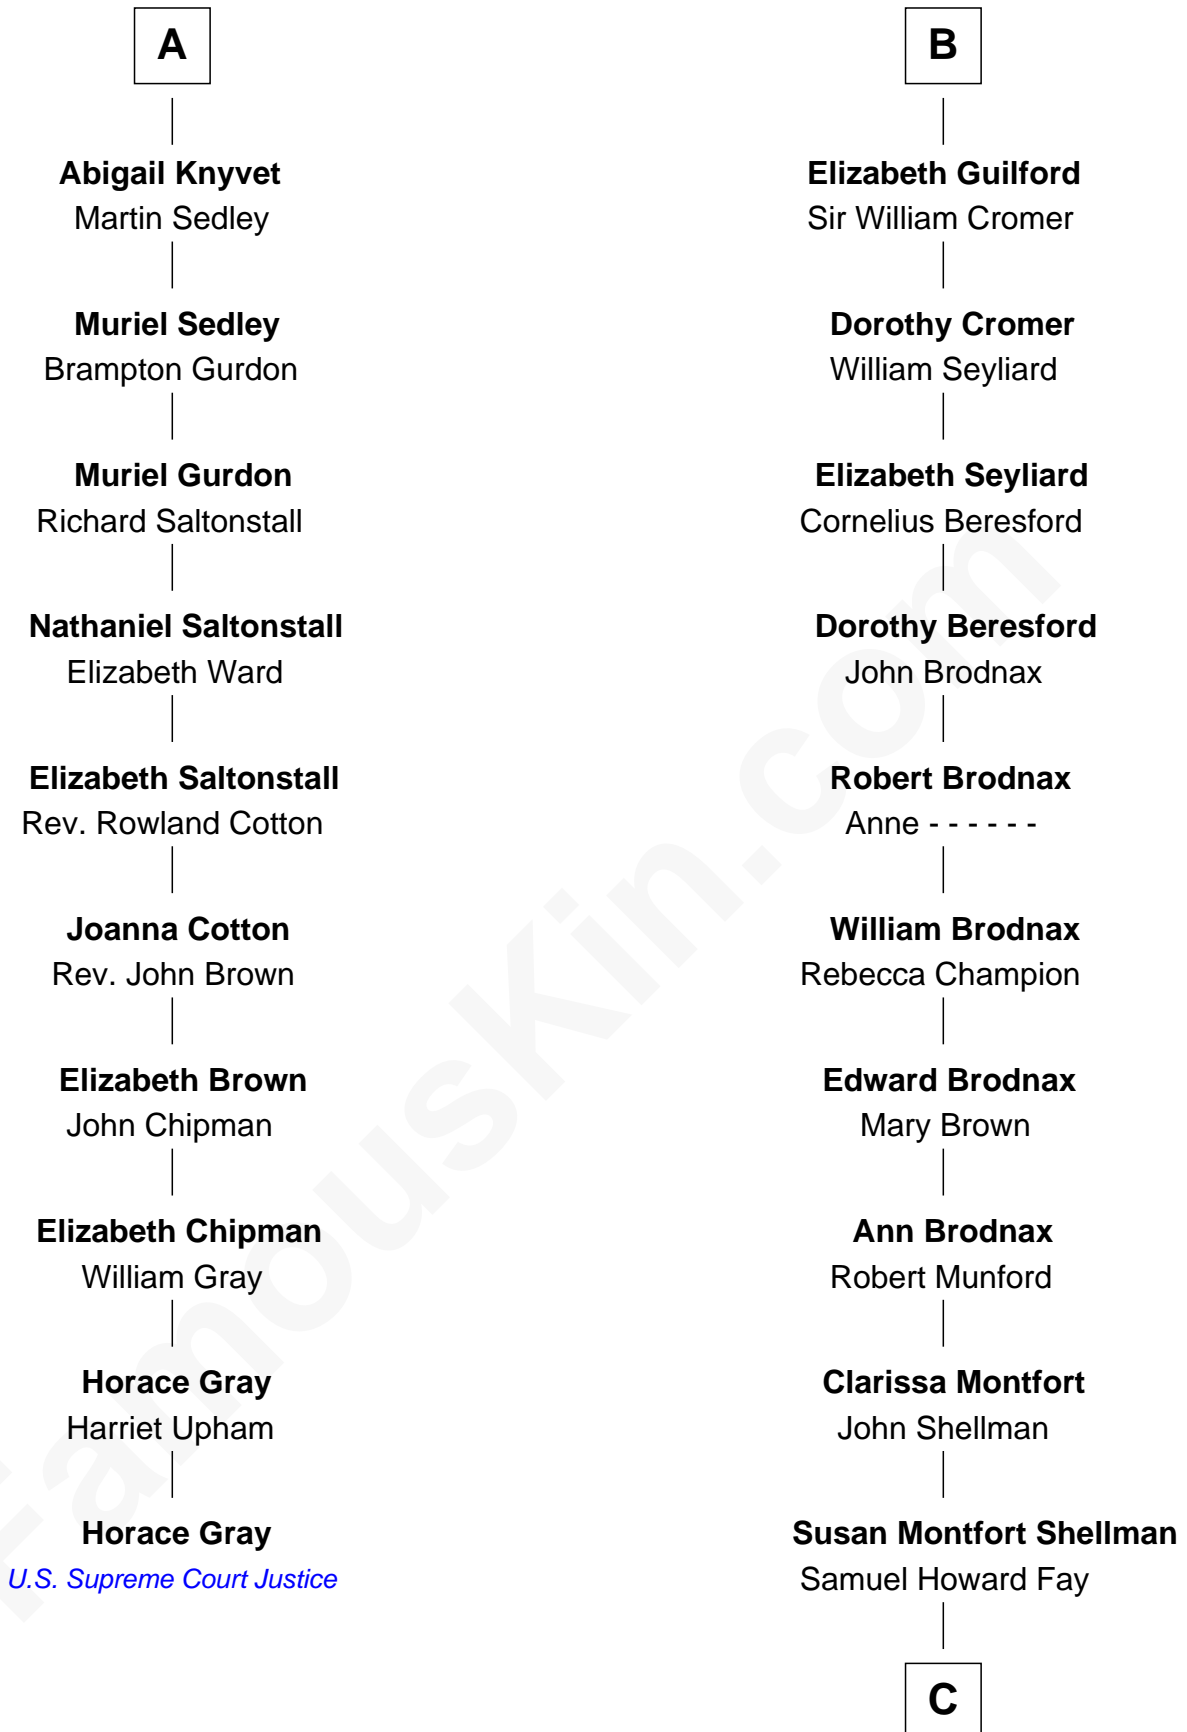

FamousKin.com

Relationship Chart of

Horace Gray

U.S. Supreme Court Justice

16th cousin 4 times removed of

George H. W. Bush

41st U.S. President

Sir Robert de Holland

Maude la Zouche

C

Harriet Eleanor Fay
Rev. James Smith Bush

Samuel Prescott Bush
Flora Sheldon

Prescott Sheldon Bush
Dorothy Wear Walker

George H. W. Bush
41st U.S. President

FamousKin.com