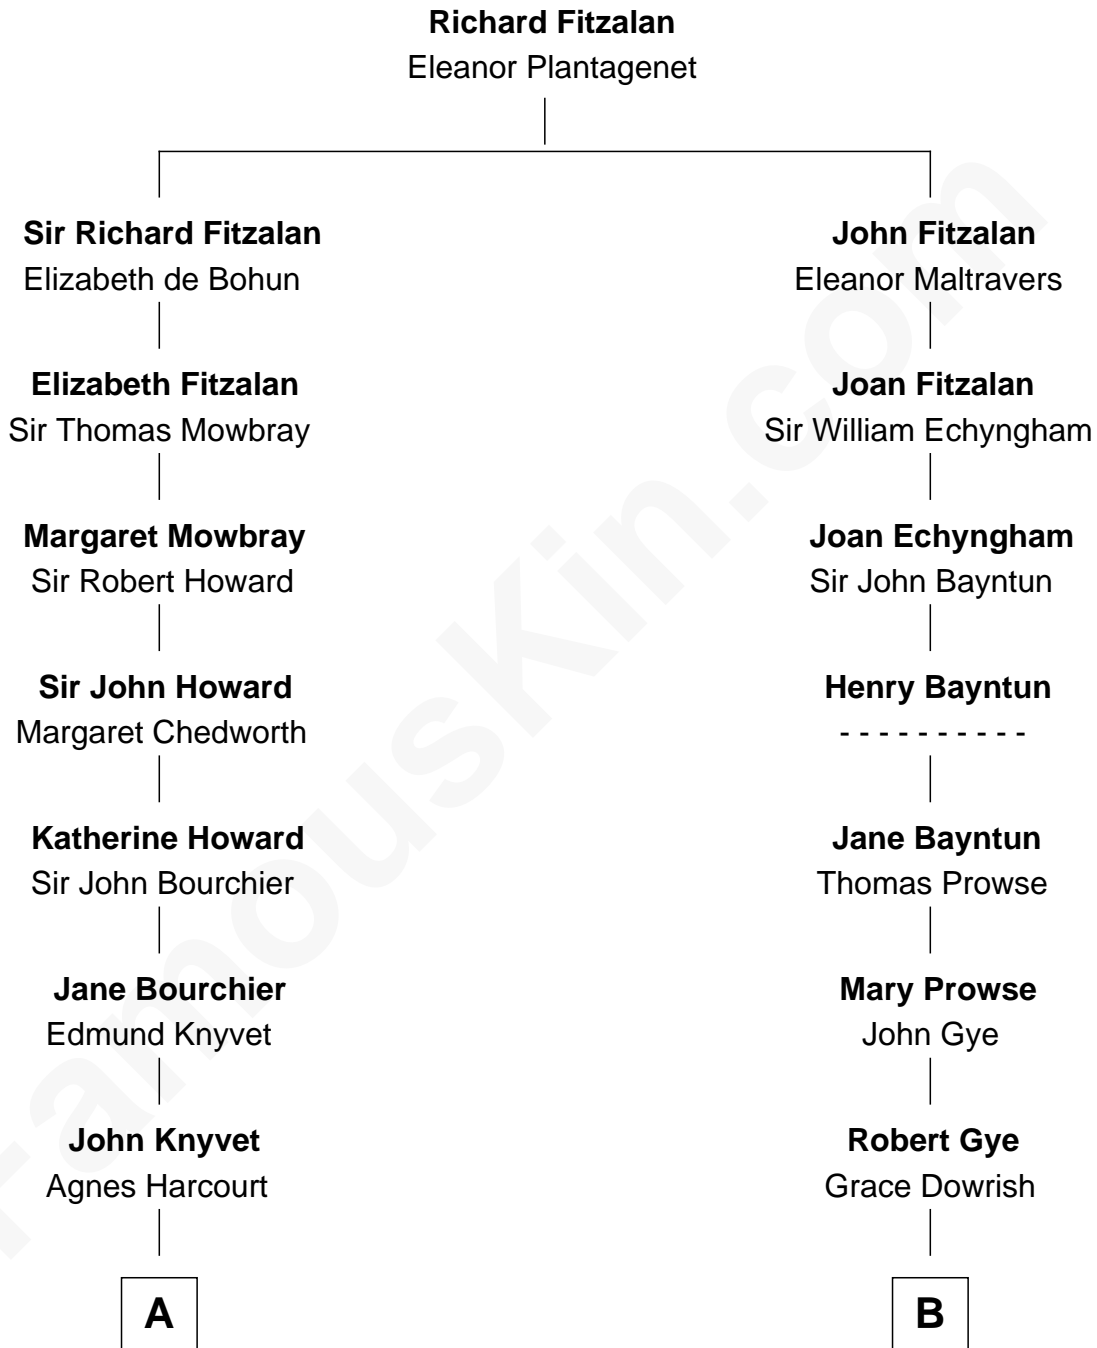

FamousKin.com

Relationship Chart of

Horace Gray

U.S. Supreme Court Justice

16th cousin 2 times removed of

Barbara (Pierce) Bush

First Lady of President George H.W. Bush