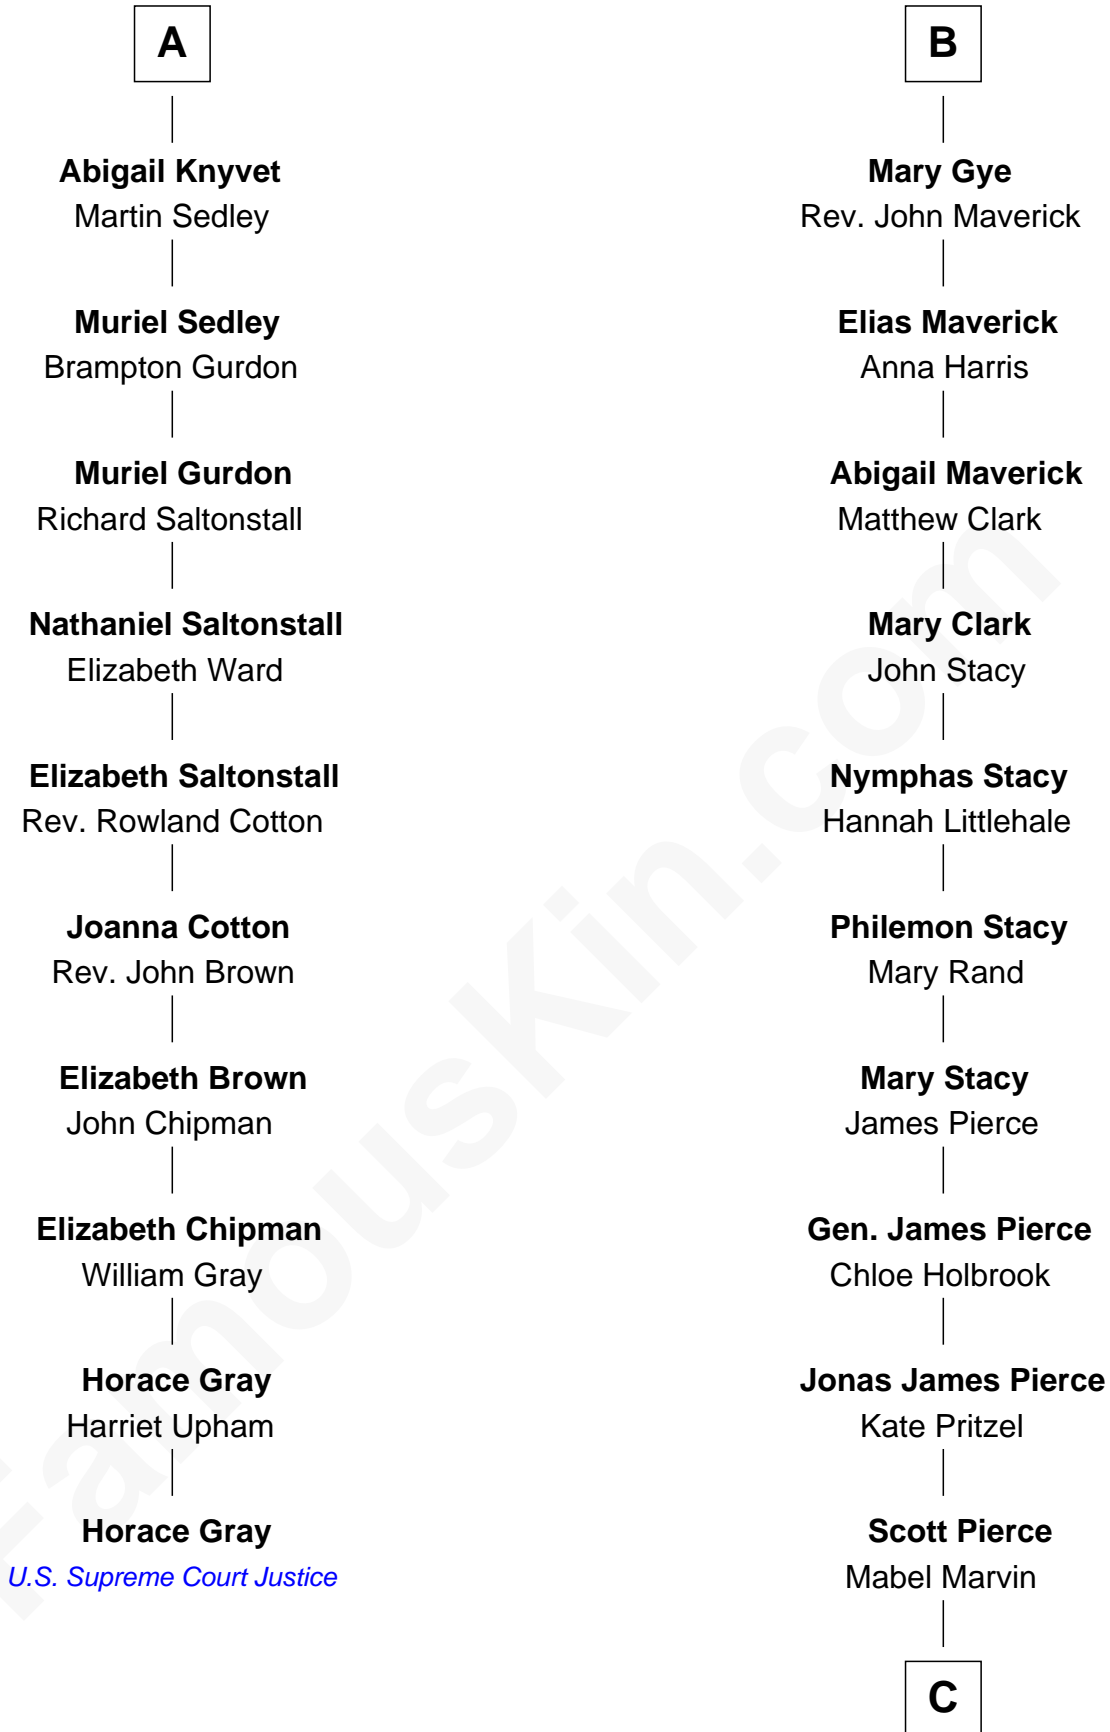

## Relationship Chart of

### Horace Gray

*U.S. Supreme Court Justice*

16th cousin 2 times removed of

### Barbara (Pierce) Bush

*First Lady of President George H.W. Bush*

C

**Marvin Pierce**  
Pauline Robinson

**Barbara (Pierce) Bush**  
*First Lady of George H.W. Bush*

FamousKin.com