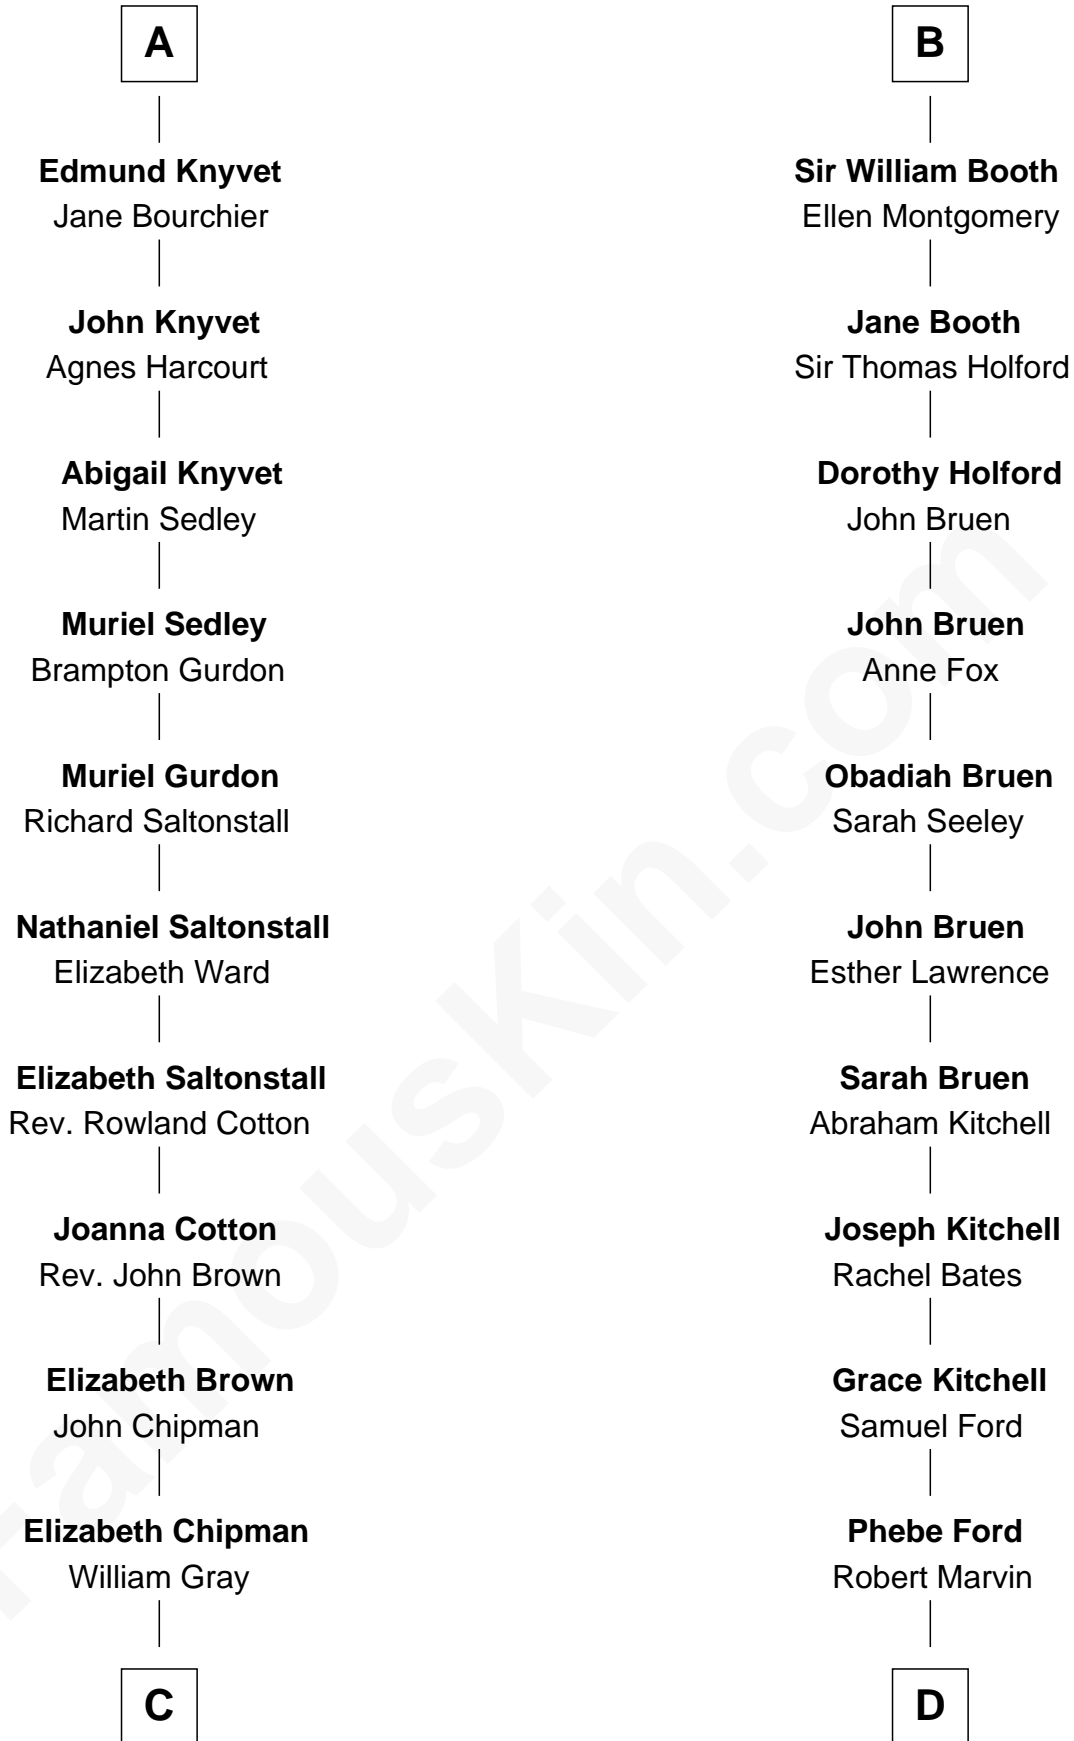

FamousKin.com

Relationship Chart of

Horace Gray

U.S. Supreme Court Justice

18th cousin 3 times removed of

Barbara (Pierce) Bush

First Lady of President George H.W. Bush

C

Horace Gray
Harriet Upham

Horace Gray
U.S. Supreme Court Justice

D

Samuel Ross Marvin
Julia Ann Place

Jerome Place Marvin
Martha Ann Stokes

Mabel Marvin
Scott Pierce

Marvin Pierce
Pauline Robinson

Barbara (Pierce) Bush
First Lady of George H.W. Bush