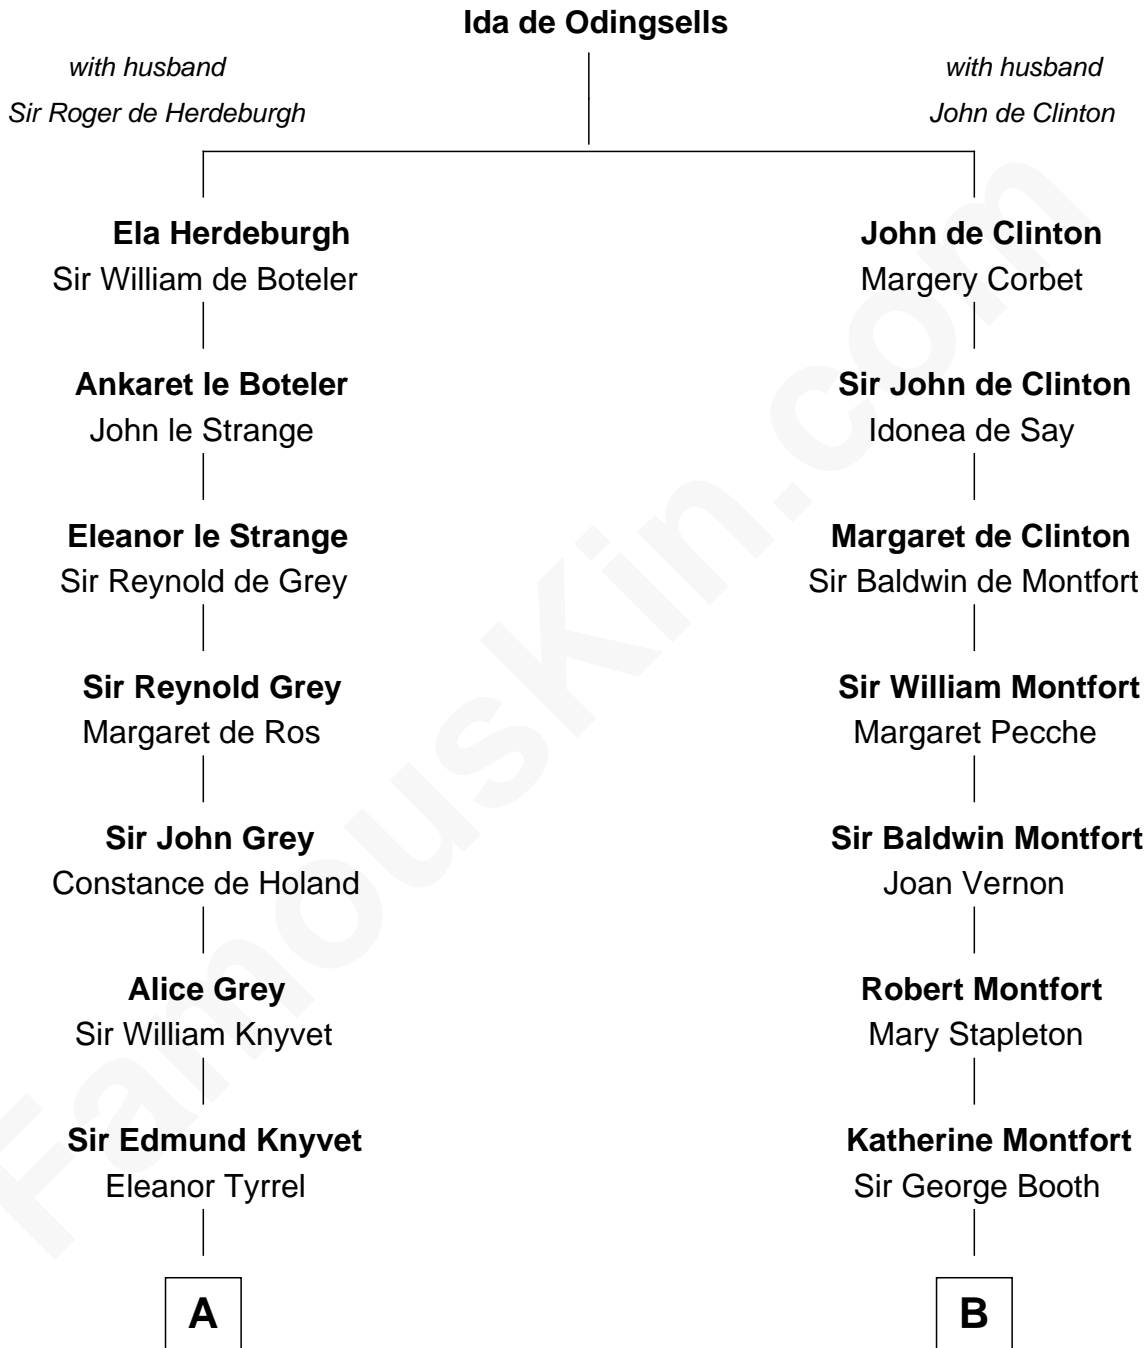

FamousKin.com

Relationship Chart of

Horace Gray

U.S. Supreme Court Justice

18th cousin 3 times removed of

Barbara (Pierce) Bush

First Lady of President George H.W. Bush

C

Horace Gray
Harriet Upham

Horace Gray
U.S. Supreme Court Justice

D

Samuel Ross Marvin
Julia Ann Place

Jerome Place Marvin
Martha Ann Stokes

Mabel Marvin
Scott Pierce

Marvin Pierce
Pauline Robinson

Barbara (Pierce) Bush
First Lady of George H.W. Bush