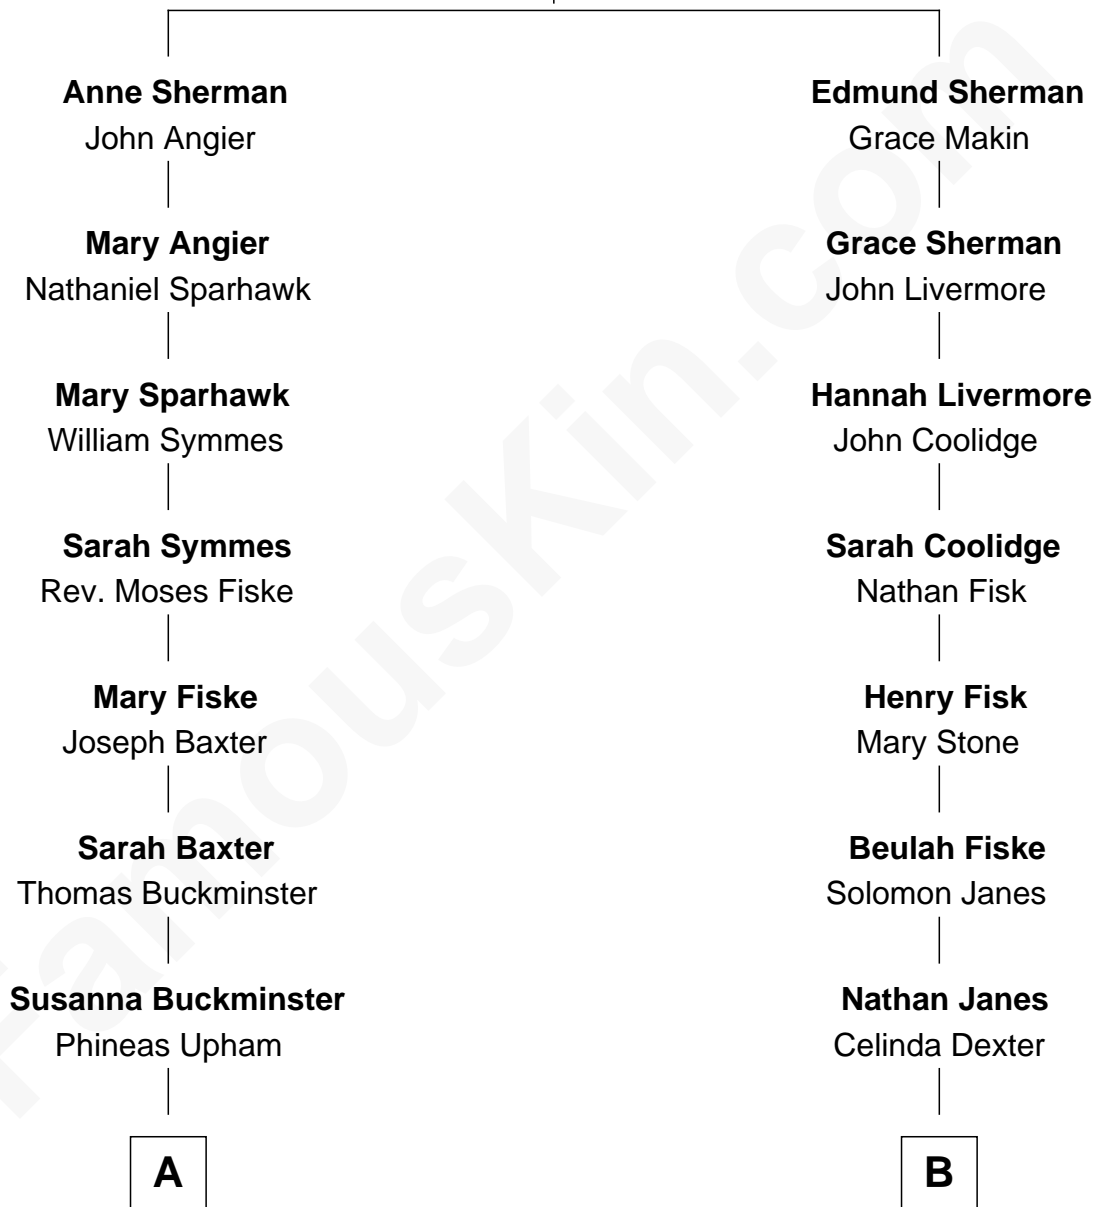

FamousKin.com Relationship Chart of

Horace Gray

U.S. Supreme Court Justice

9th cousin 1 time removed of

Henry Fonda

Movie Actor

Edmund Sherman

Anne Pellett

A

Jabez Upham

Lucy Faulkner

Harriet Upham

Horace Gray

Horace Gray

U.S. Supreme Court Justice

B

Henry Clinton Jaynes

Almira Louger Jacobs

Henry Silas Jaynes

Elma L. Lanphear

Herberta Elma Jaynes

William Brace Fonda

Henry Fonda

Movie Actor