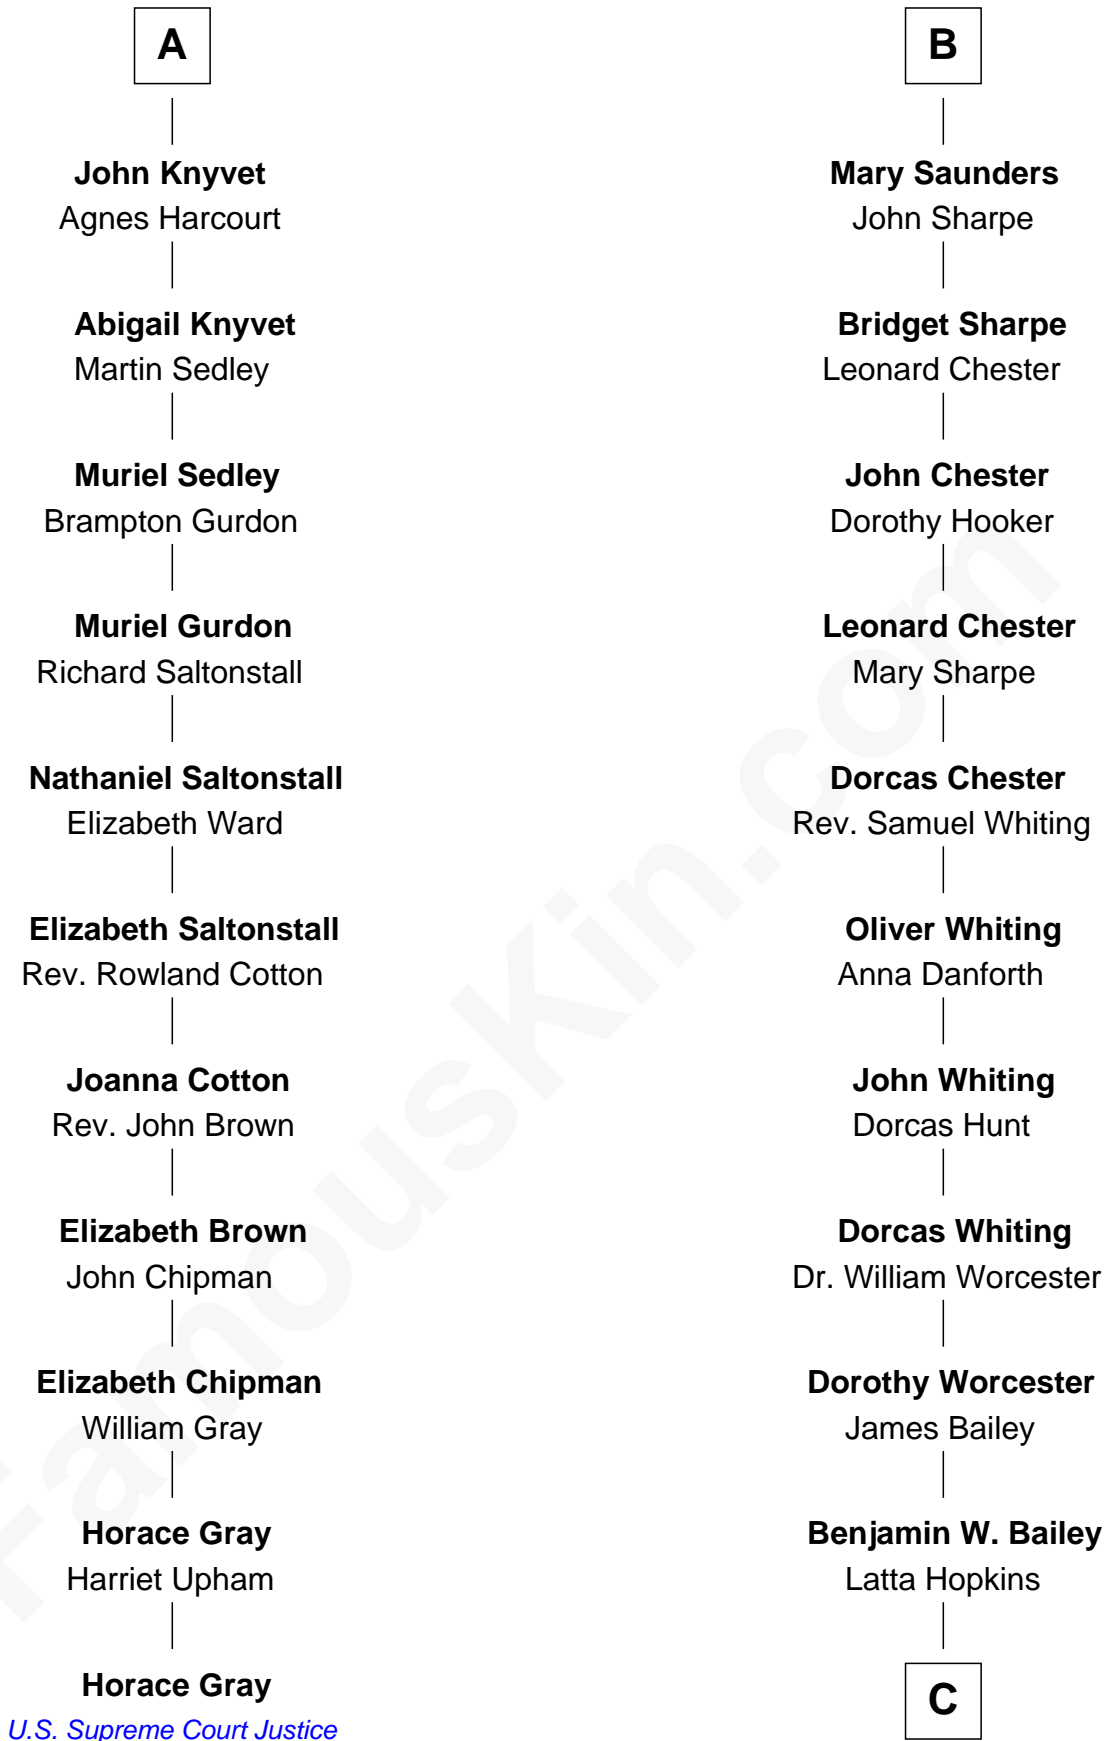

FamousKin.com

Relationship Chart of

Horace Gray

U.S. Supreme Court Justice

17th cousin 3 times removed of

Bette Davis

Movie Actress

Sir William de Boteler

Ela Herdeburgh

C

Harriet Jane Bailey

Charles Otis Thompson

Harriet Eugenia Thompson

William Aaron Favor

Ruth Augusta Favor

Harlow Morrell Davis