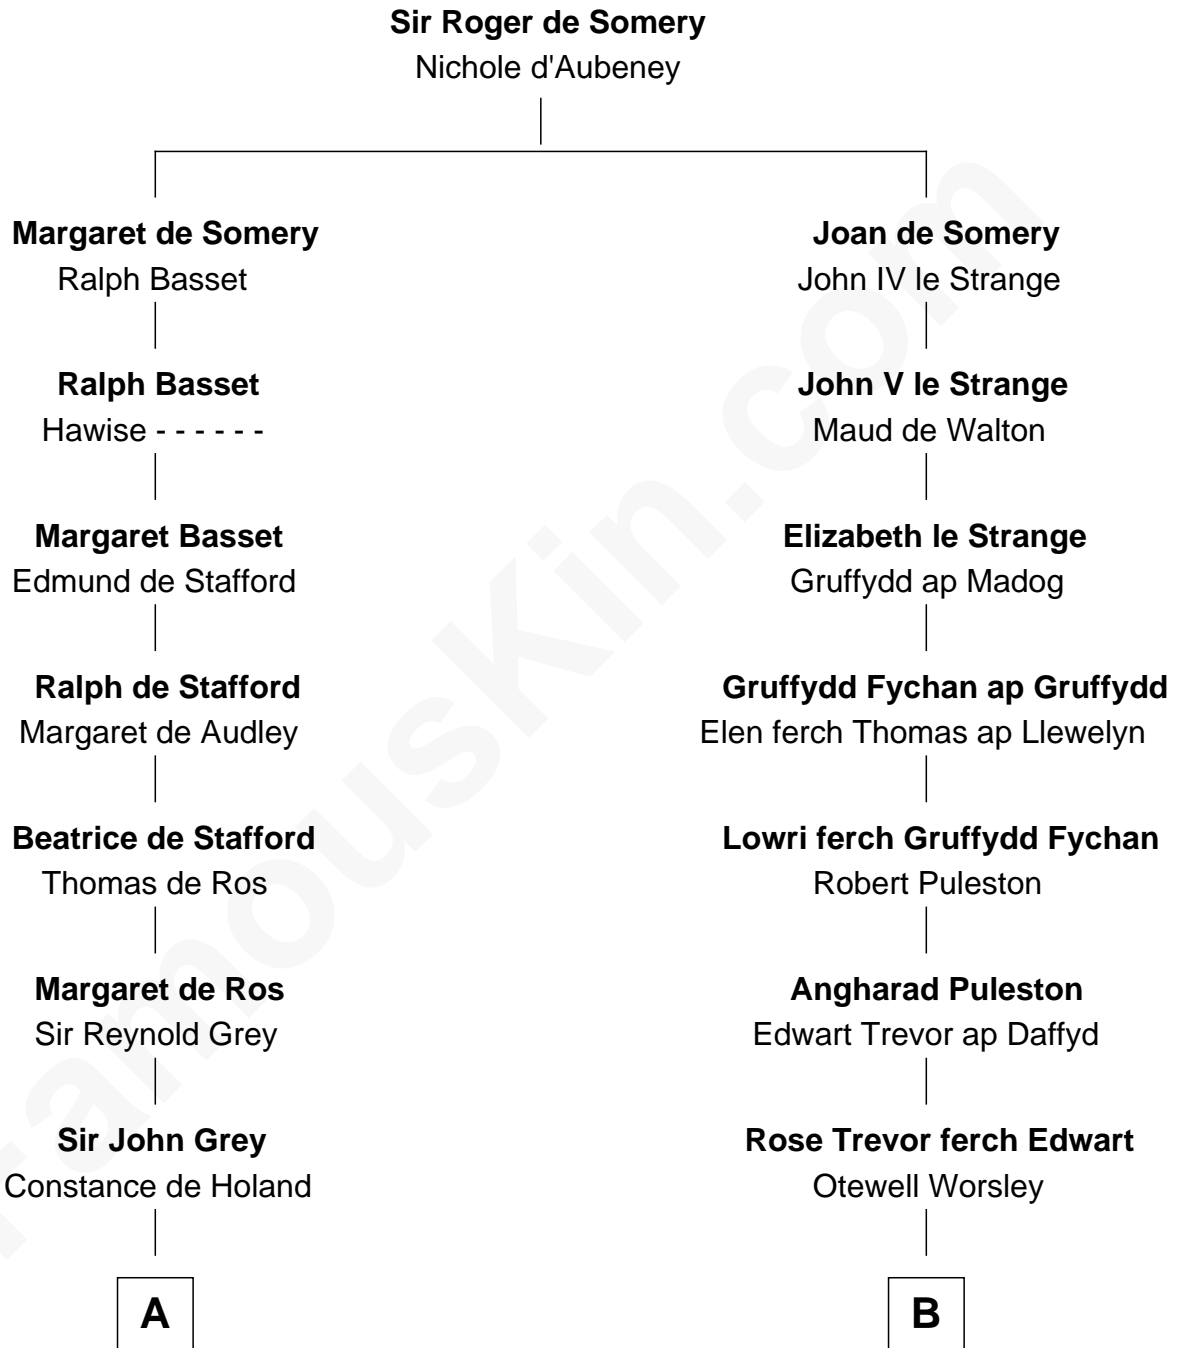

FamousKin.com

Relationship Chart of

Horace Gray

U.S. Supreme Court Justice

18th cousin 2 times removed of

Eliphalet Remington

Founder of Remington Arms Company

A

Alice Grey
Sir William Knyvet

Sir Edmund Knyvet
Eleanor Tyrrel

Edmund Knyvet
Jane Bouchier

John Knyvet
Agnes Harcourt

Abigail Knyvet
Martin Sedley

Muriel Sedley
Brampton Gurdon

Muriel Gurdon
Richard Saltonstall