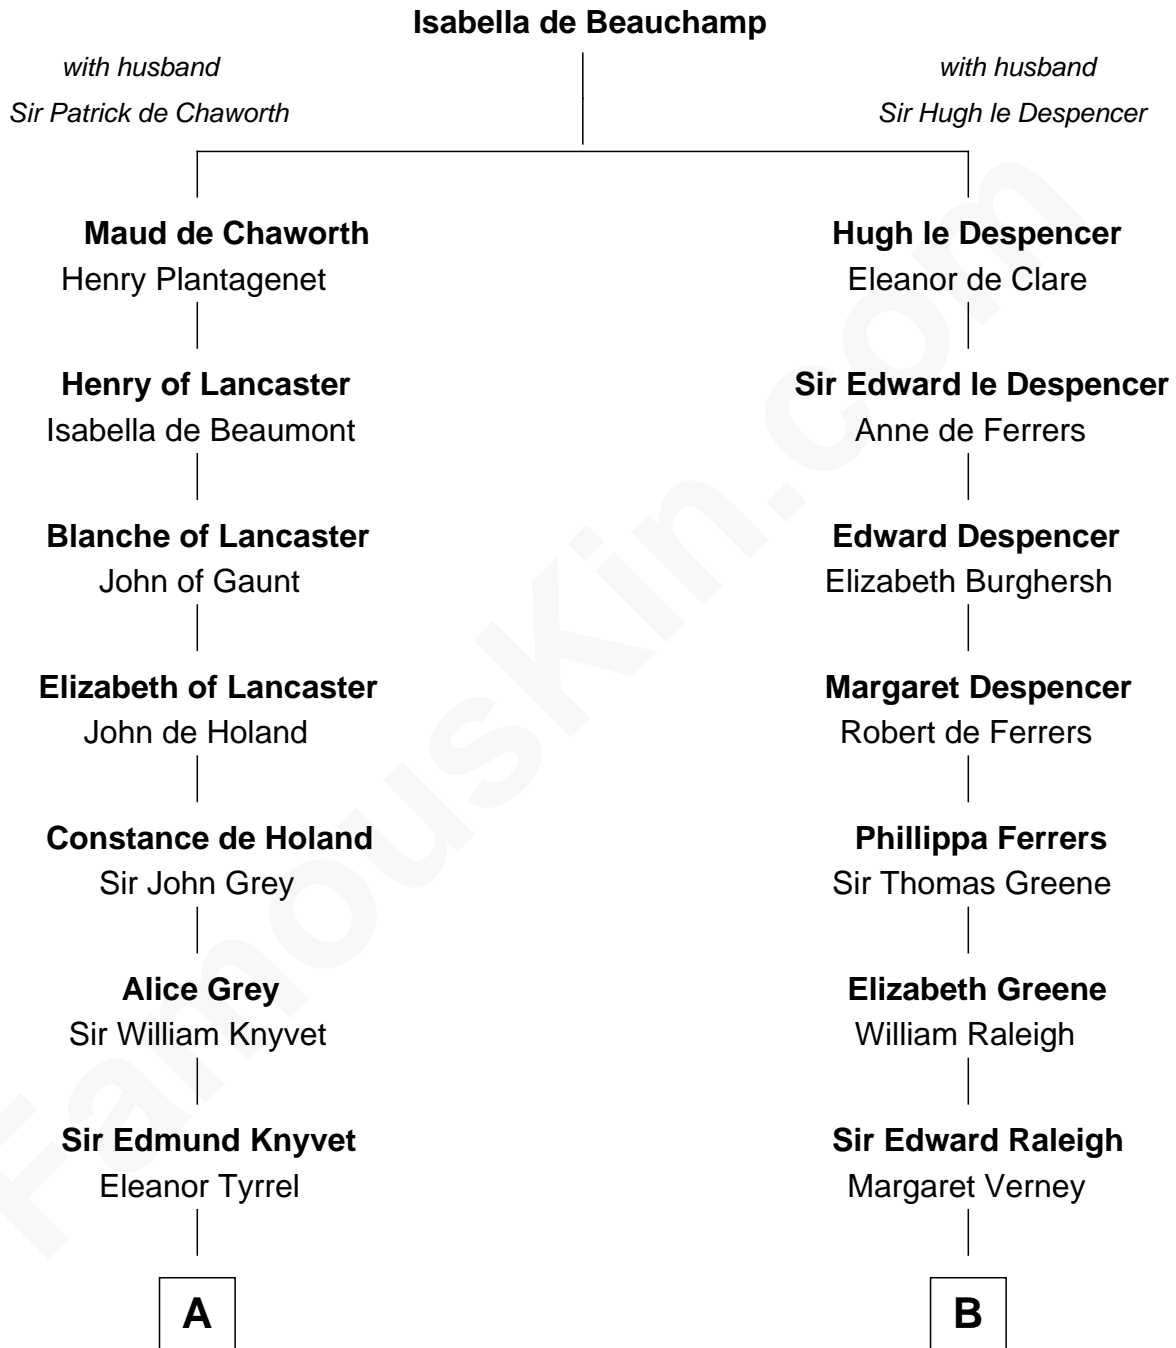

FamousKin.com

Relationship Chart of

Horace Gray

U.S. Supreme Court Justice

18th cousin of

Lucretia (Rudolph) Garfield

First Lady of President James Garfield

C

Horace Gray
Harriet Upham

Horace Gray
U.S. Supreme Court Justice

D

Arabella Greene Mason
Zebulon Rudolph

Lucretia (Rudolph) Garfield
First Lady of James Garfield

FamousKin.com