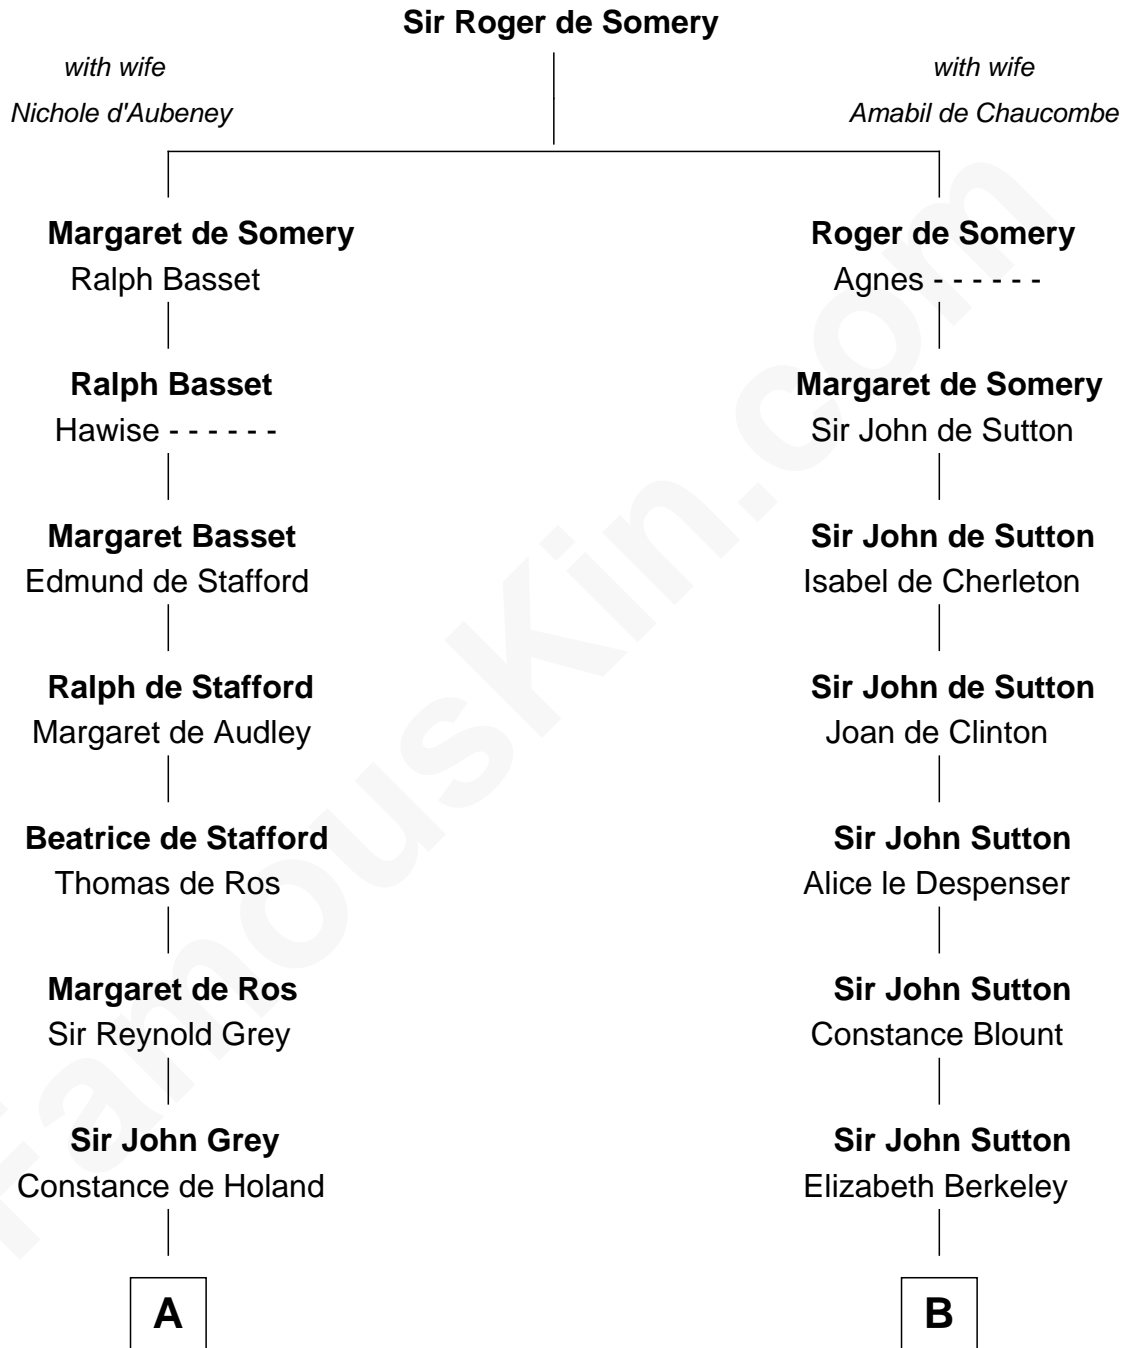

## Relationship Chart of

### Horace Gray

*U.S. Supreme Court Justice*

17th cousin 3 times removed of

### George Mason

*Father of the U.S. Bill of Rights*

**A**

**Alice Grey**  
Sir William Knyvet

**Sir Edmund Knyvet**  
Eleanor Tyrrel

**Edmund Knyvet**  
Jane Bouchier

**John Knyvet**  
Agnes Harcourt

**Abigail Knyvet**  
Martin Sedley