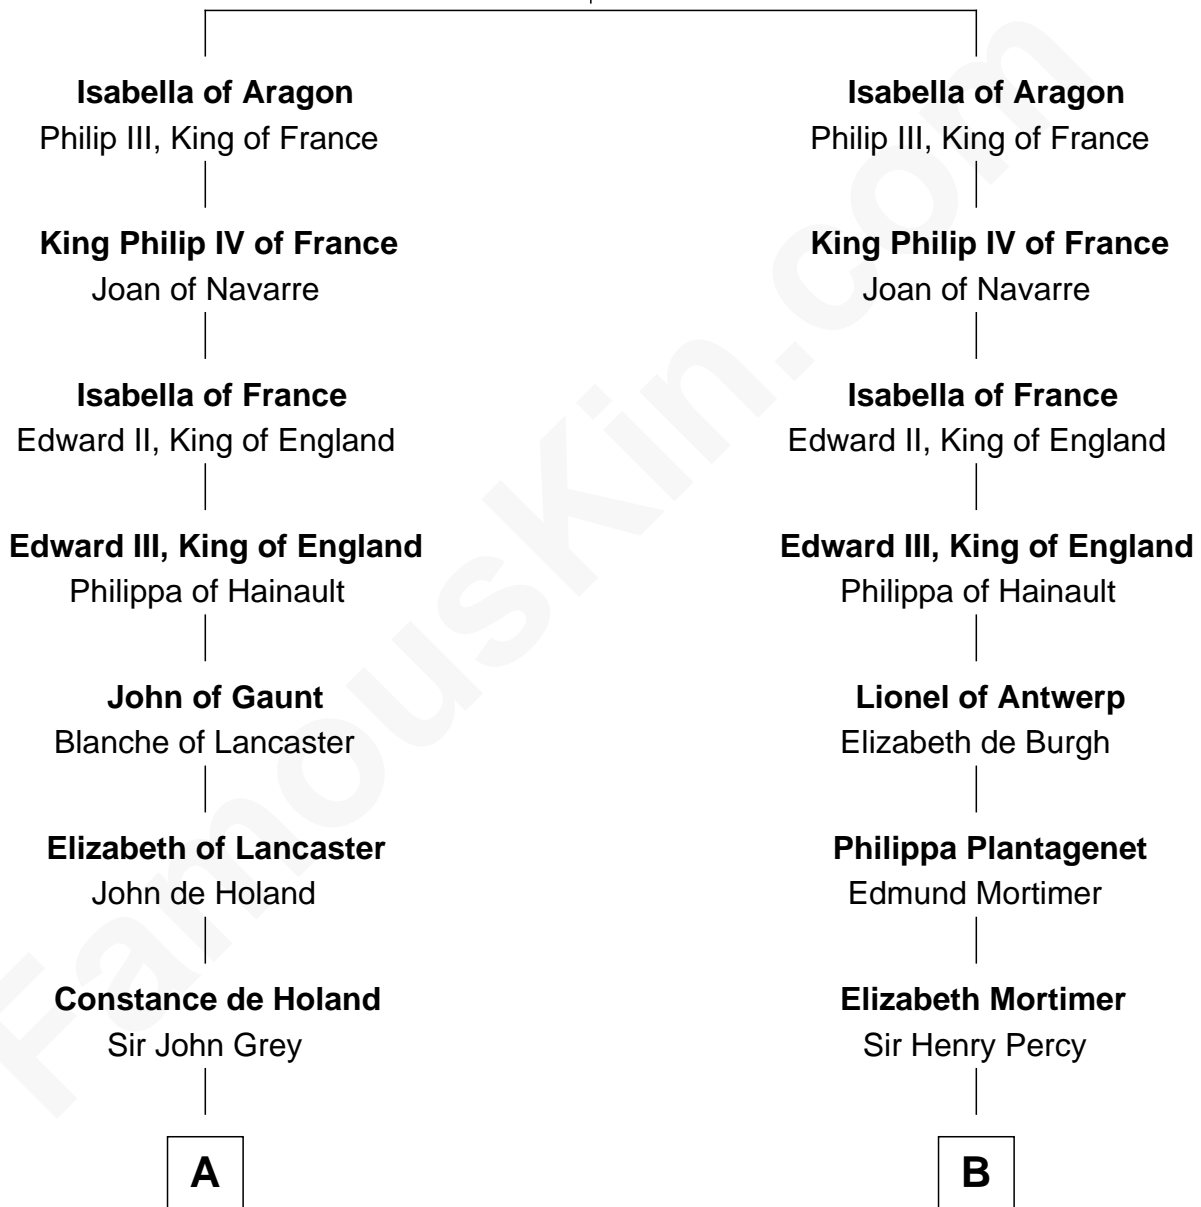

FamousKin.com

Relationship Chart of

Horace Gray

U.S. Supreme Court Justice

19th cousin 1 time removed of

George Mason

Father of the U.S. Bill of Rights

James I, King of Aragon

Yolanda of Hungary

A

Alice Grey
Sir William Knyvet

Sir Edmund Knyvet
Eleanor Tyrrel

Edmund Knyvet
Jane Bouchier

John Knyvet
Agnes Harcourt

Abigail Knyvet
Martin Sedley

Muriel Sedley
Brampton Gurdon