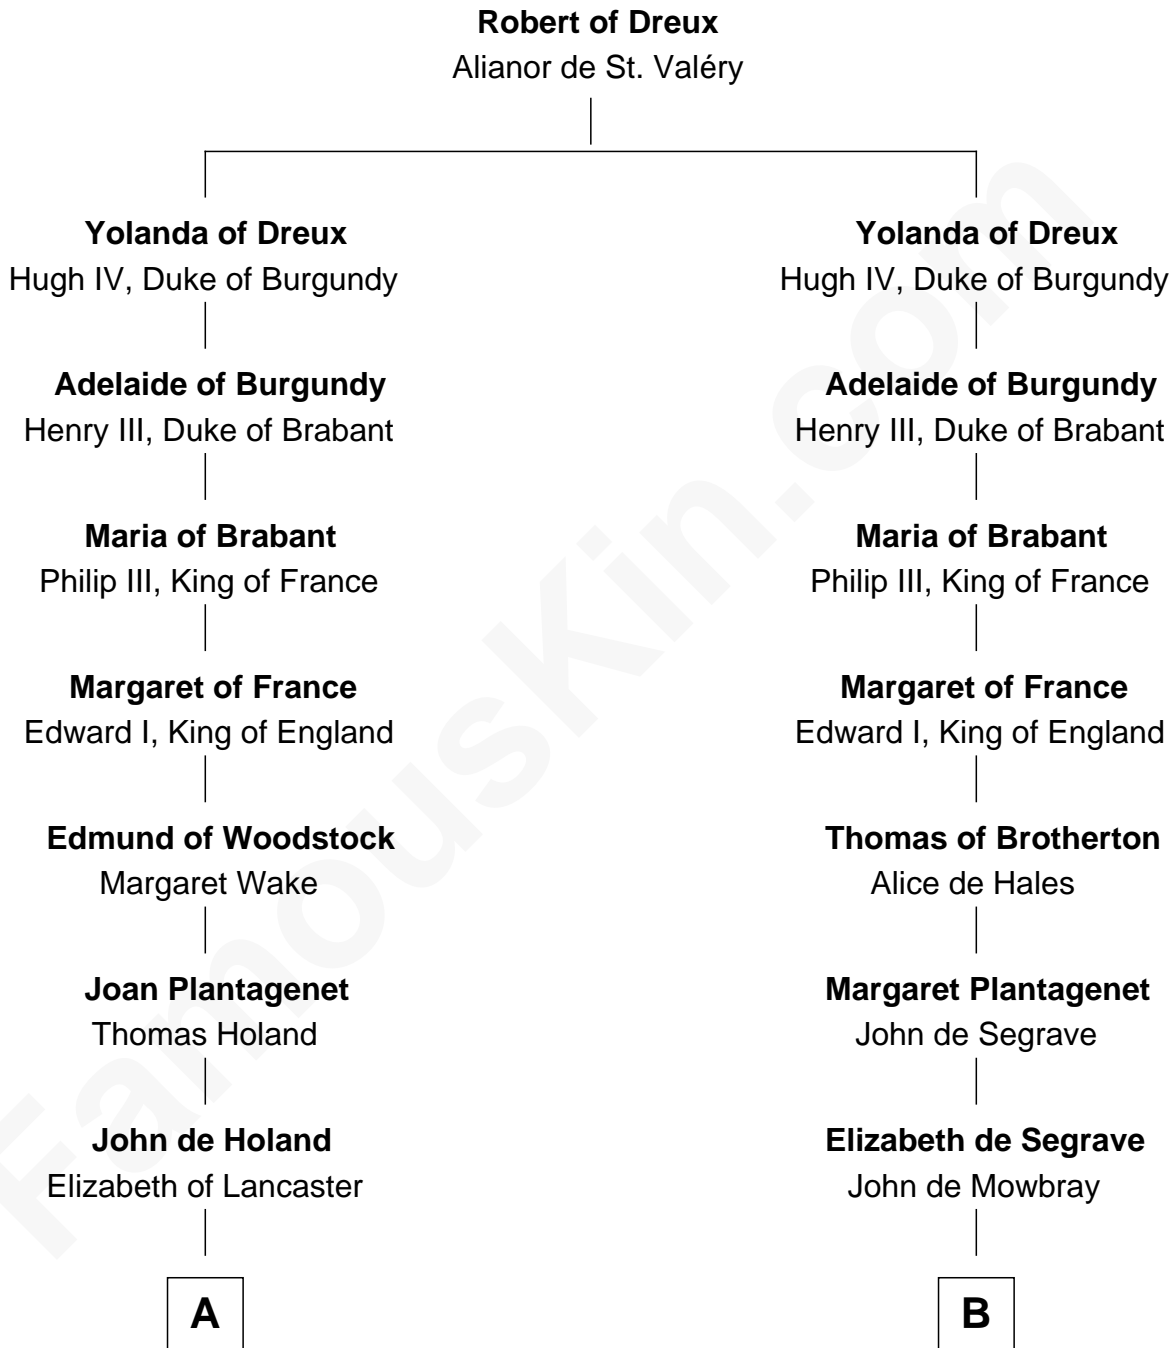

FamousKin.com

Relationship Chart of

Horace Gray

U.S. Supreme Court Justice

16th cousin 5 times removed of

Richard More

(c1614 - c1696) Mayflower passenger 1620

MAYFLOWER

C

—
Joanna Cotton
Rev. John Brown

—
Elizabeth Brown
John Chipman

—
Elizabeth Chipman
William Gray

—
Horace Gray
Harriet Upham

—
Horace Gray
U.S. Supreme Court Justice