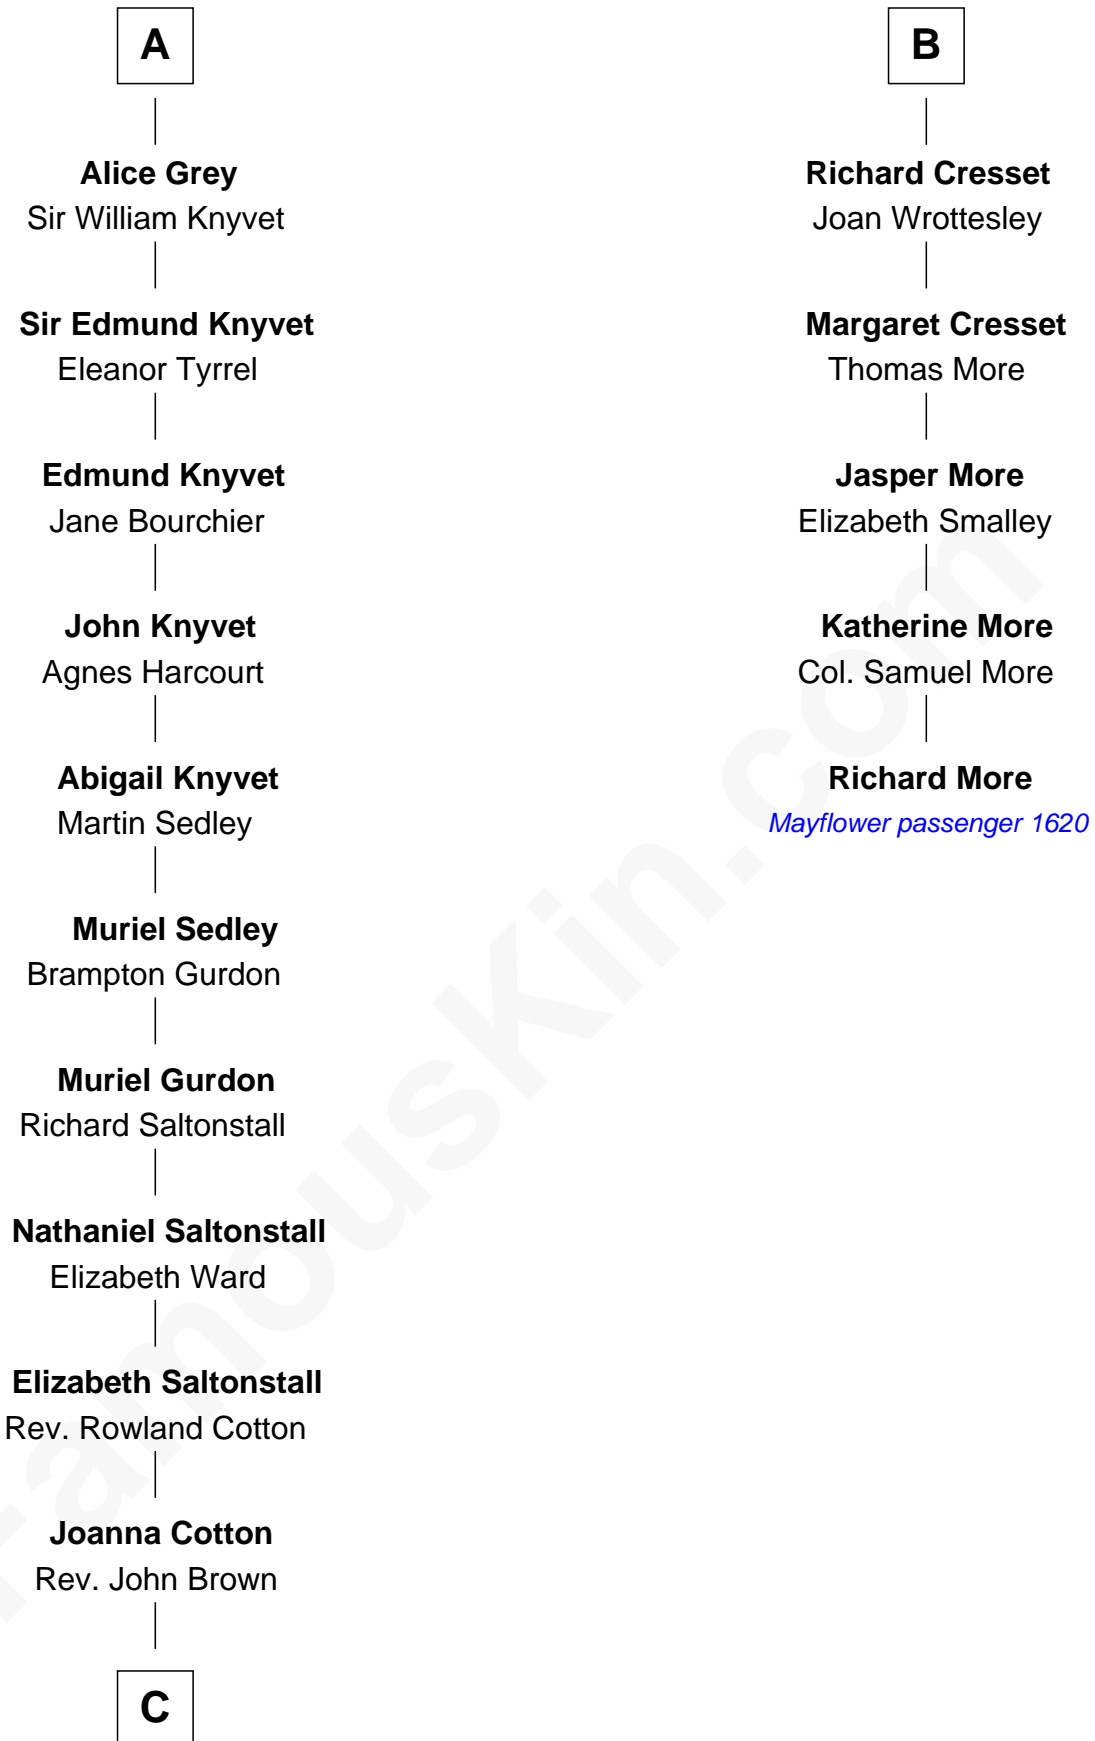

## Relationship Chart of

### Horace Gray

*U.S. Supreme Court Justice*

11th cousin 9 times removed of

### Richard More

*(c1614 - c1696) Mayflower passenger 1620*

**MAYFLOWER**

**C**

—  
**Elizabeth Brown**

John Chipman

—  
**Elizabeth Chipman**

William Gray