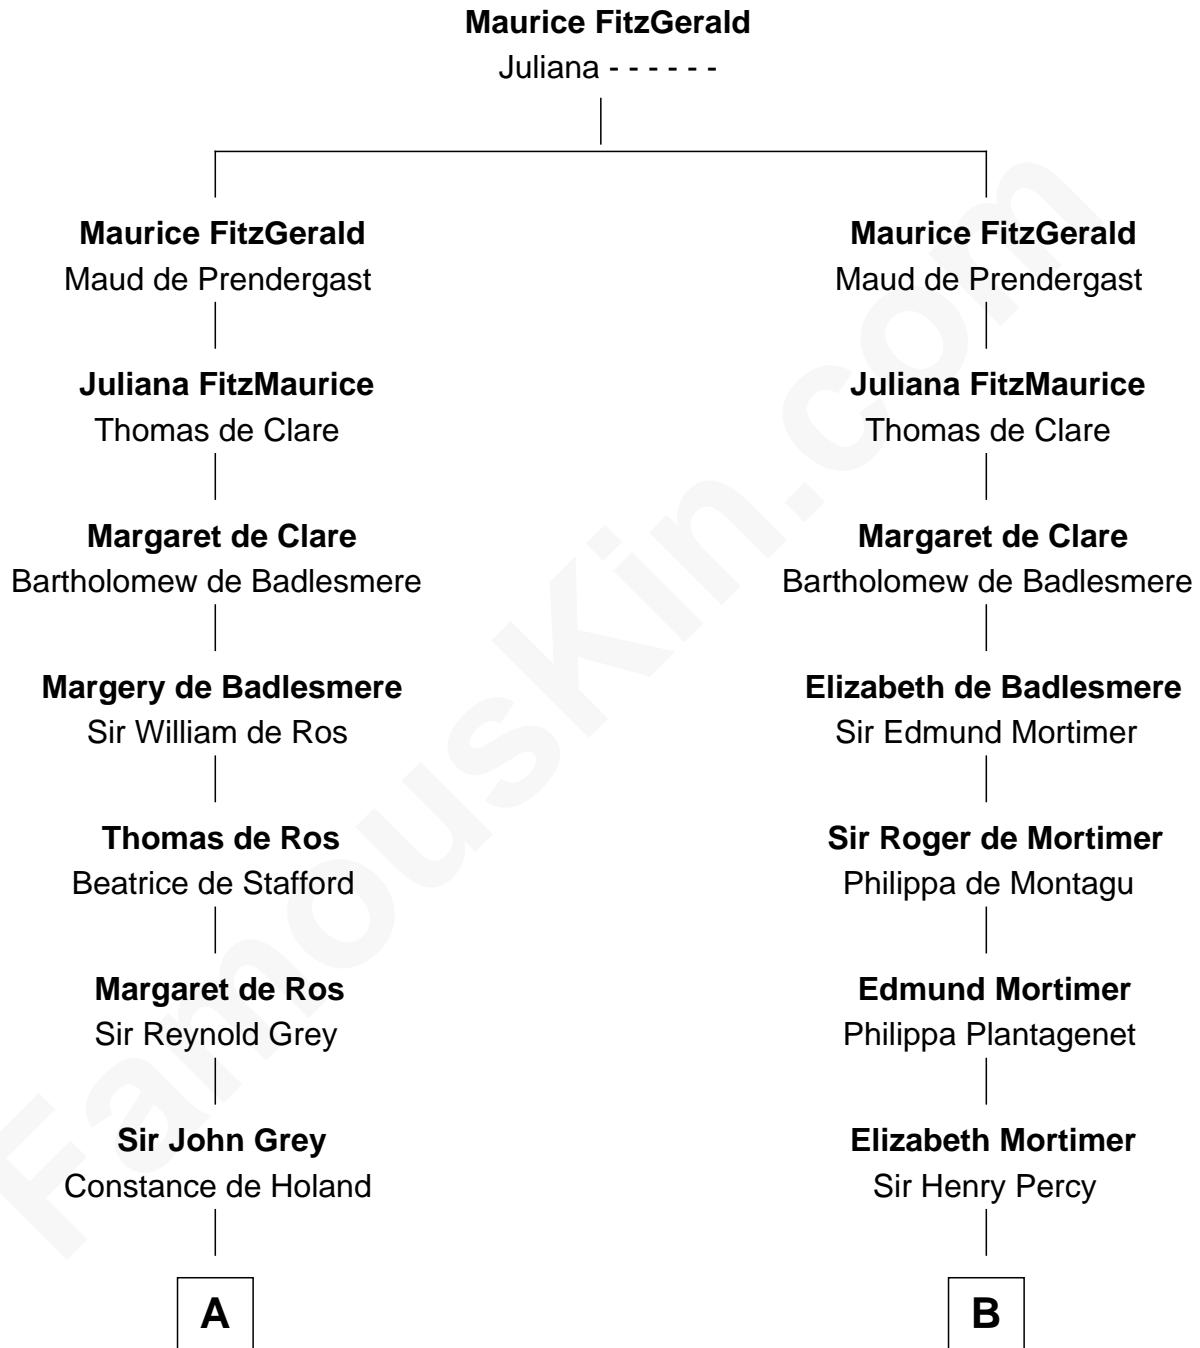

FamousKin.com

Relationship Chart of

Horace Gray

U.S. Supreme Court Justice

15th cousin 5 times removed of

Richard More

(c1614 - c1696) Mayflower passenger 1620

MAYFLOWER

A

Alice Grey
Sir William Knyvet

Sir Edmund Knyvet
Eleanor Tyrrel

Edmund Knyvet
Jane Bouchier

John Knyvet
Agnes Harcourt

Abigail Knyvet
Martin Sedley

Muriel Sedley
Brampton Gurdon

Muriel Gurdon
Richard Saltonstall