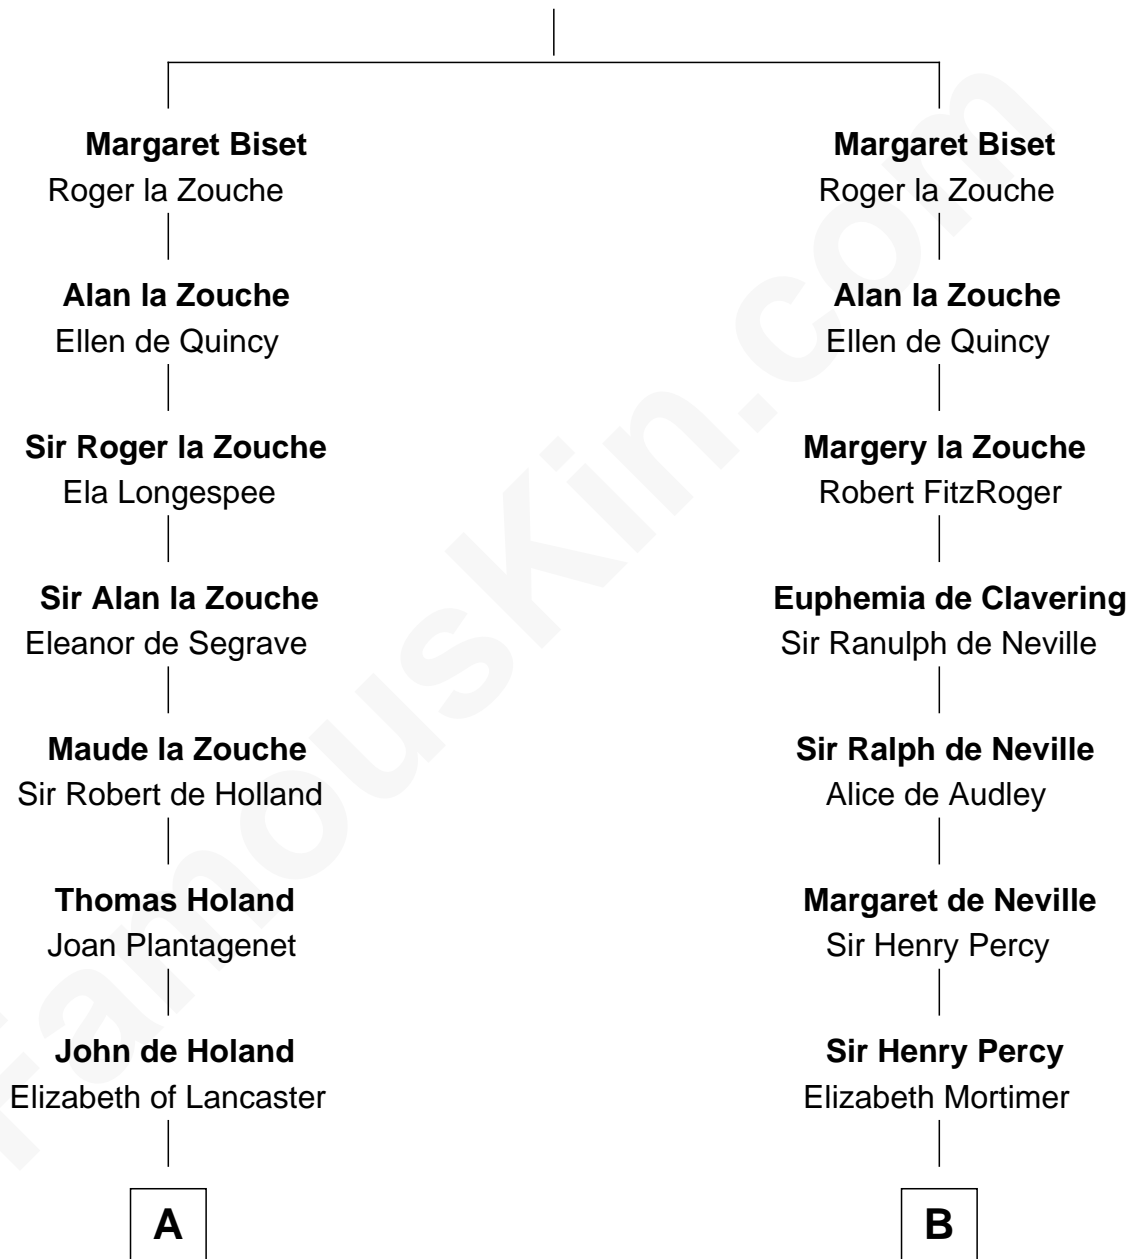

FamousKin.com

Relationship Chart of

Horace Gray

U.S. Supreme Court Justice

15th cousin 6 times removed of

Richard More

(c1614 - c1696) Mayflower passenger 1620

MAYFLOWER

Henry Biset

C

—
Joanna Cotton
Rev. John Brown

—
Elizabeth Brown
John Chipman

—
Elizabeth Chipman
William Gray

—
Horace Gray
Harriet Upham

—
Horace Gray
U.S. Supreme Court Justice

FamousKin.com