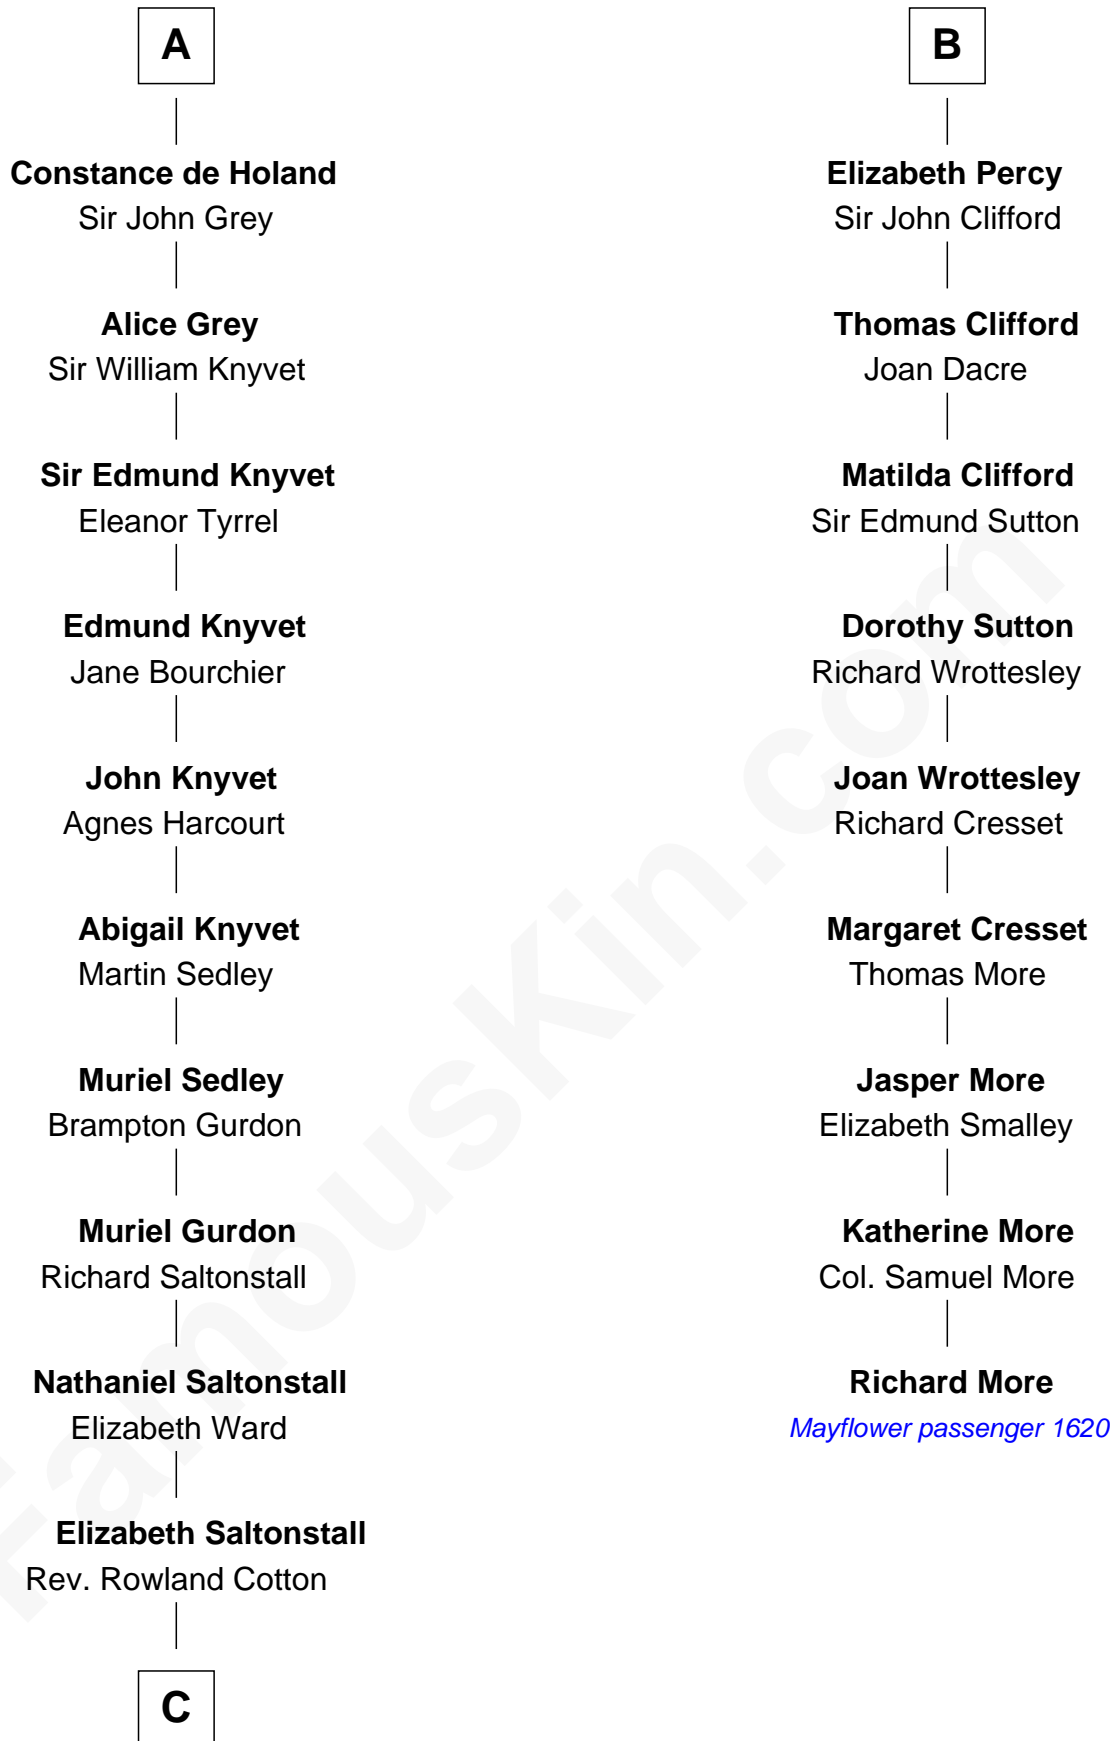

FamousKin.com

Relationship Chart of

Horace Gray

U.S. Supreme Court Justice

15th cousin 6 times removed of

Richard More

(c1614 - c1696) Mayflower passenger 1620

MAYFLOWER

Henry Biset

C

—
Joanna Cotton
Rev. John Brown

—
Elizabeth Brown
John Chipman

—
Elizabeth Chipman
William Gray

—
Horace Gray
Harriet Upham

—
Horace Gray
U.S. Supreme Court Justice

FamousKin.com