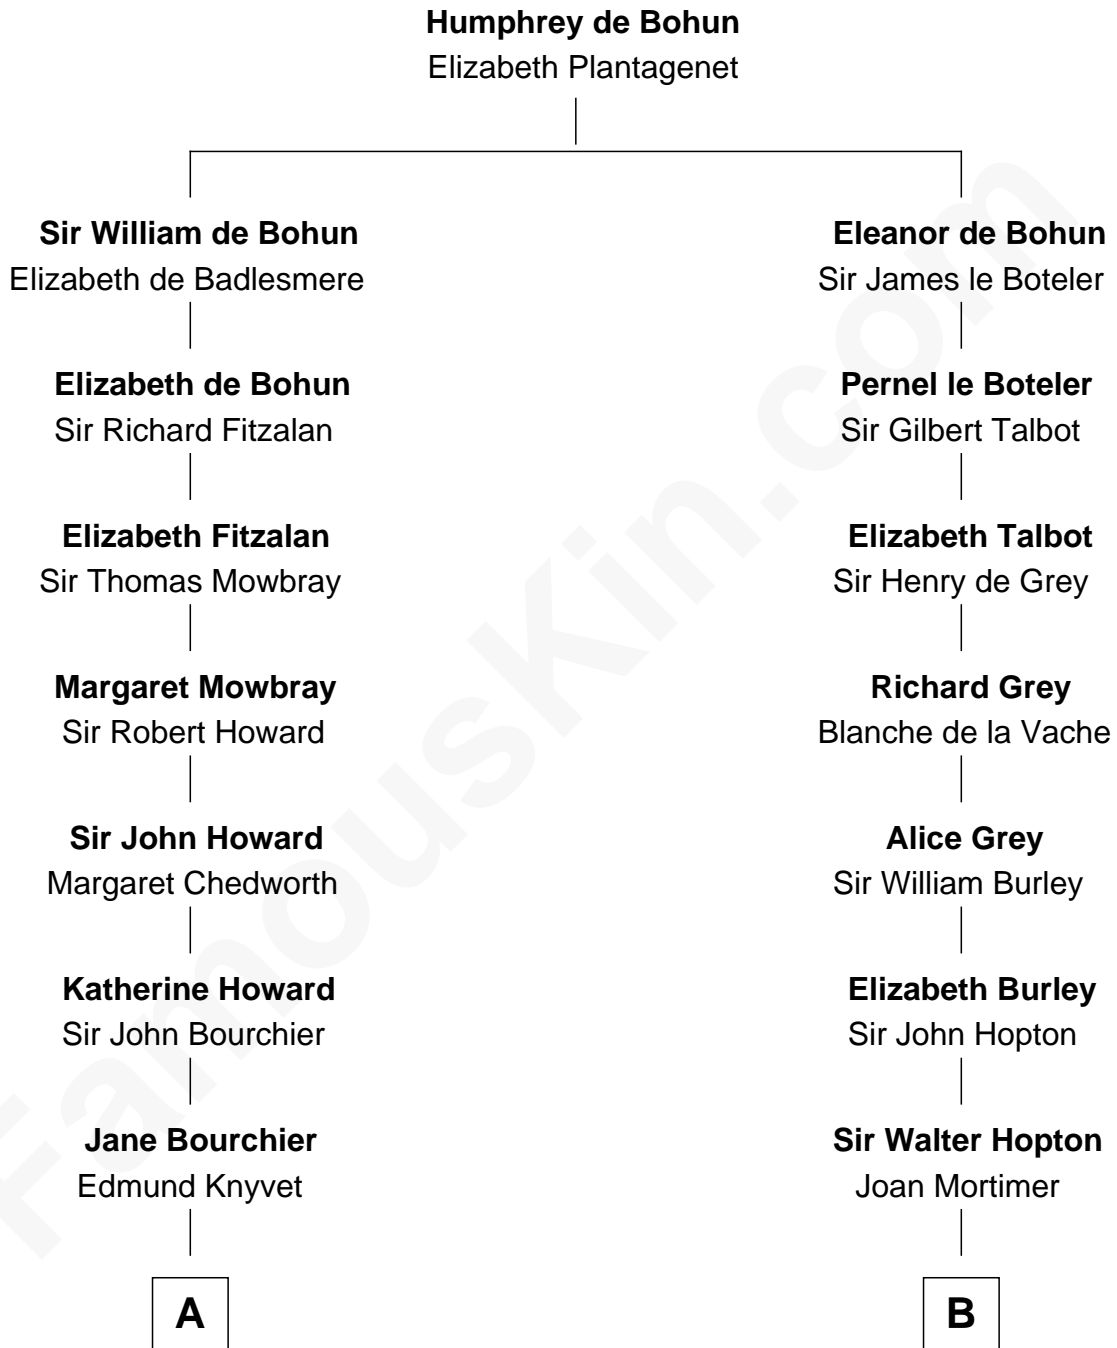

FamousKin.com

Relationship Chart of

Horace Gray

U.S. Supreme Court Justice

14th cousin 3 times removed of

Richard More

(c1614 - c1696) Mayflower passenger 1620

MAYFLOWER