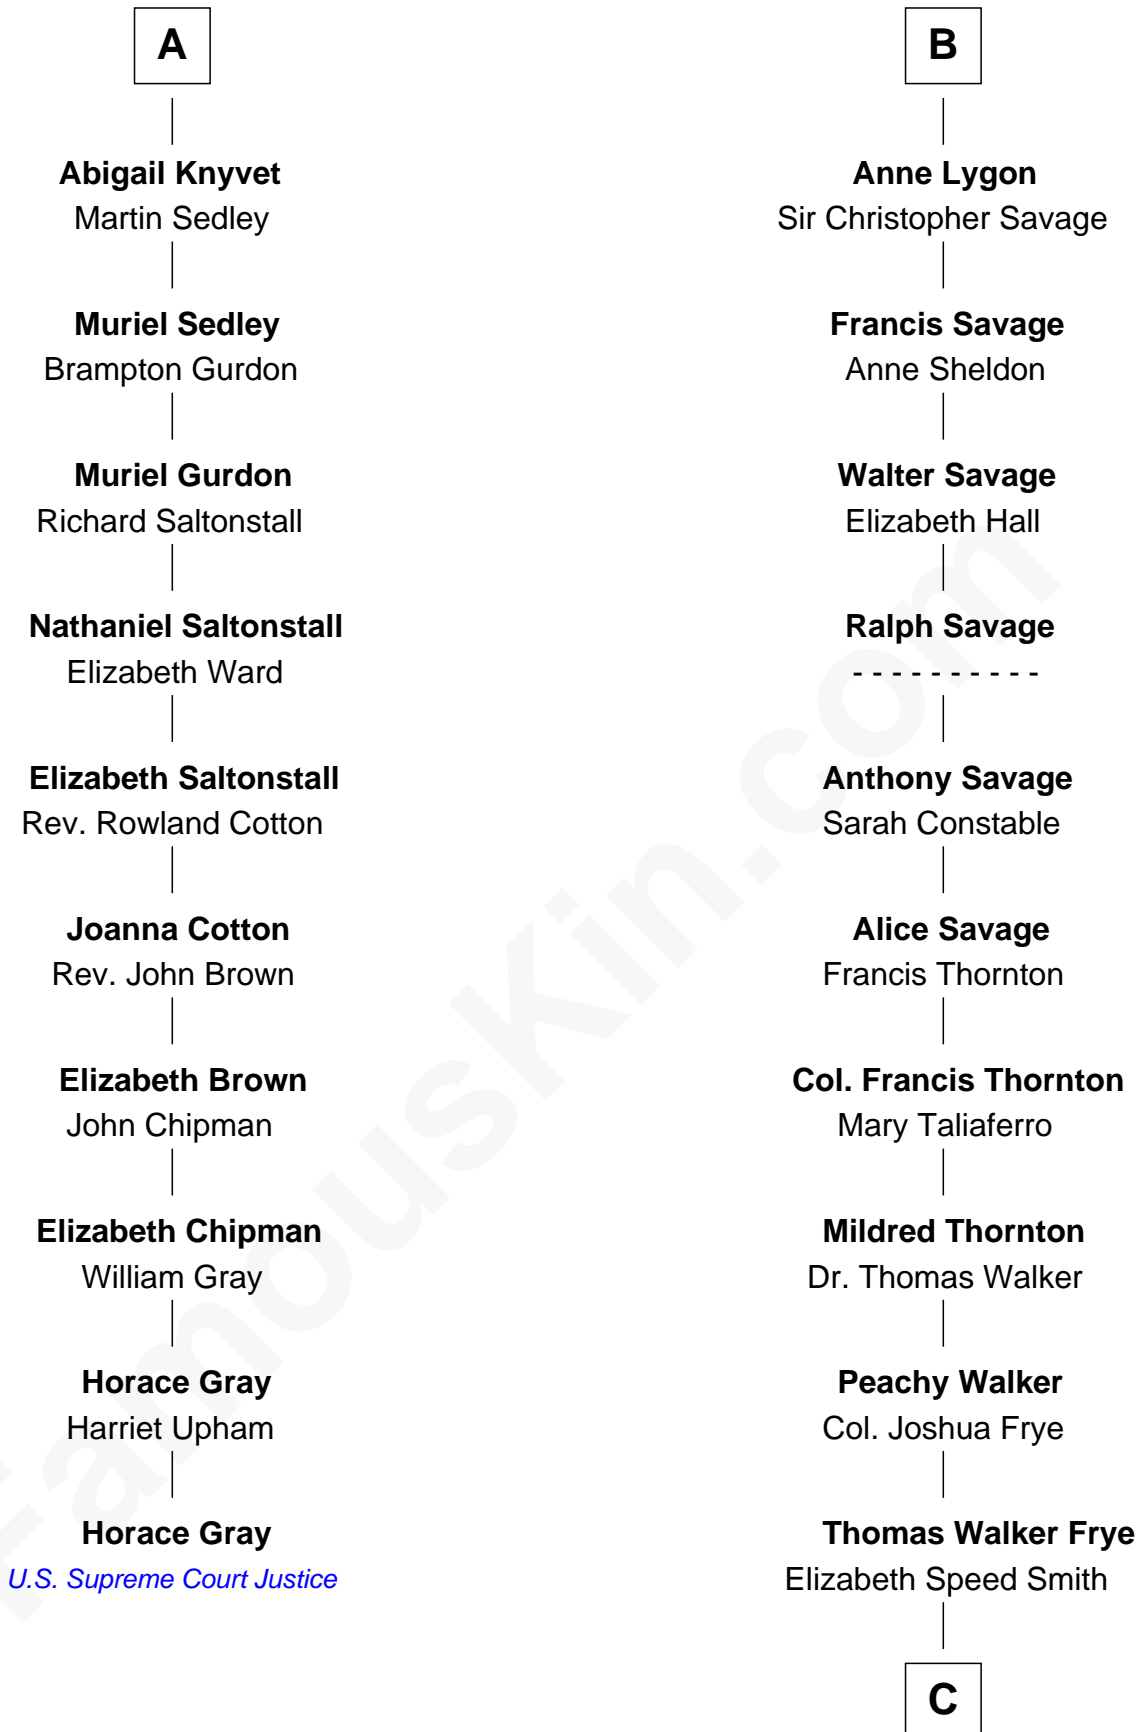

FamousKin.com

Relationship Chart of

Horace Gray

U.S. Supreme Court Justice

16th cousin 4 times removed of

Adlai Stevenson II

31st Governor of Illinois

C

Mary Peachy Frye
Rev. Lewis Warner Green

Letitia Green
Adlai Ewing Stevenson

Lewis Green Stevenson
Helen Louise Davis

Adlai Stevenson II
31st Governor of Illinois

FamousKin.com