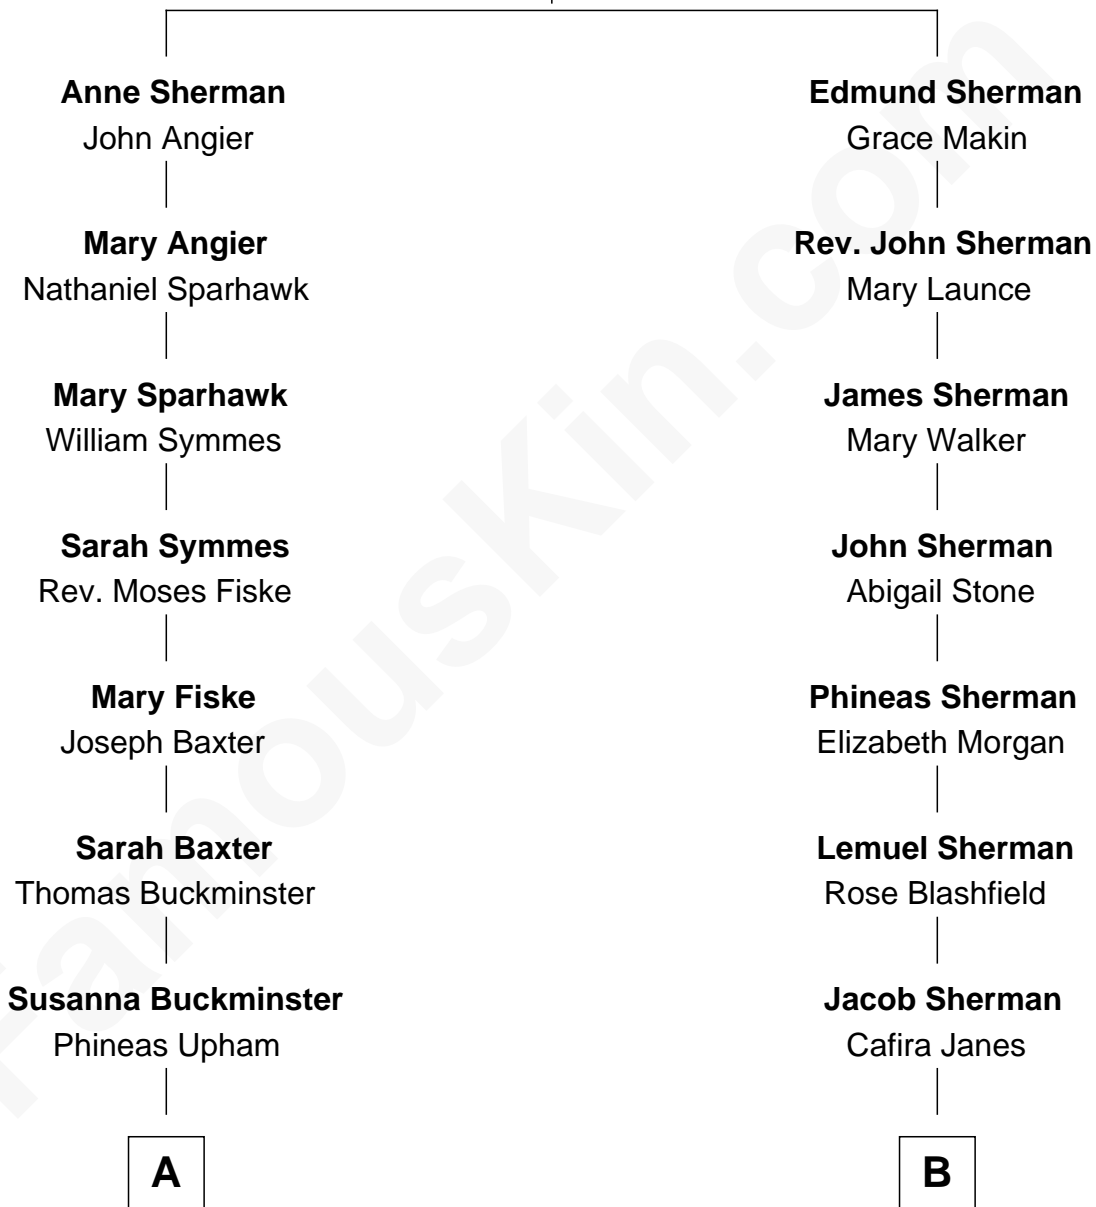

FamousKin.com

Relationship Chart of Horace Gray

U.S. Supreme Court Justice

9th cousin 1 time removed of

Norman Rockwell
American Artist

Edmund Sherman
Anne Pellett

A

Jabez Upham

Lucy Faulkner

Harriet Upham

Horace Gray

Horace Gray

U.S. Supreme Court Justice

B

Orilla Janes Sherman

Samuel Darling Rockwell