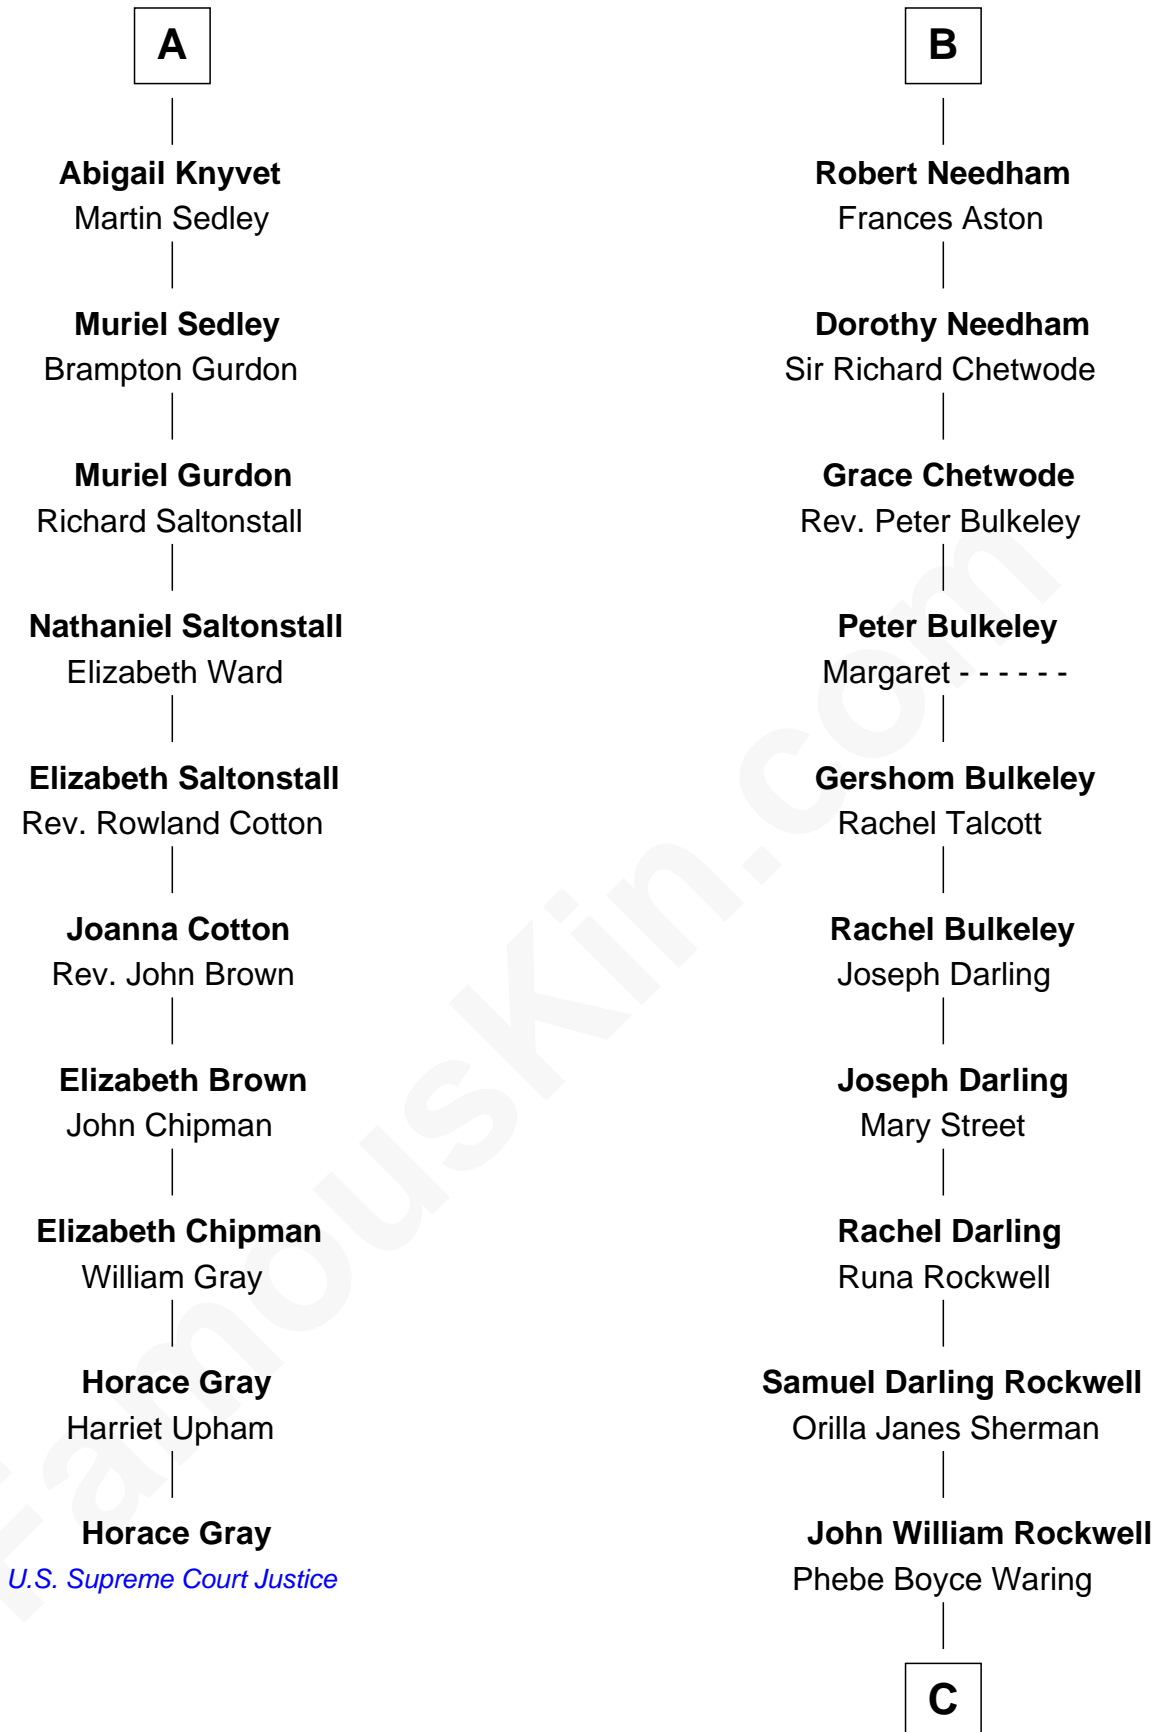

FamousKin.com

Relationship Chart of

Horace Gray

U.S. Supreme Court Justice

16th cousin 2 times removed of

Norman Rockwell

American Artist

C

—
Jarvis Waring Rockwell

Anne Mary Hill

—
Norman Rockwell

American Artist

FamousKin.com