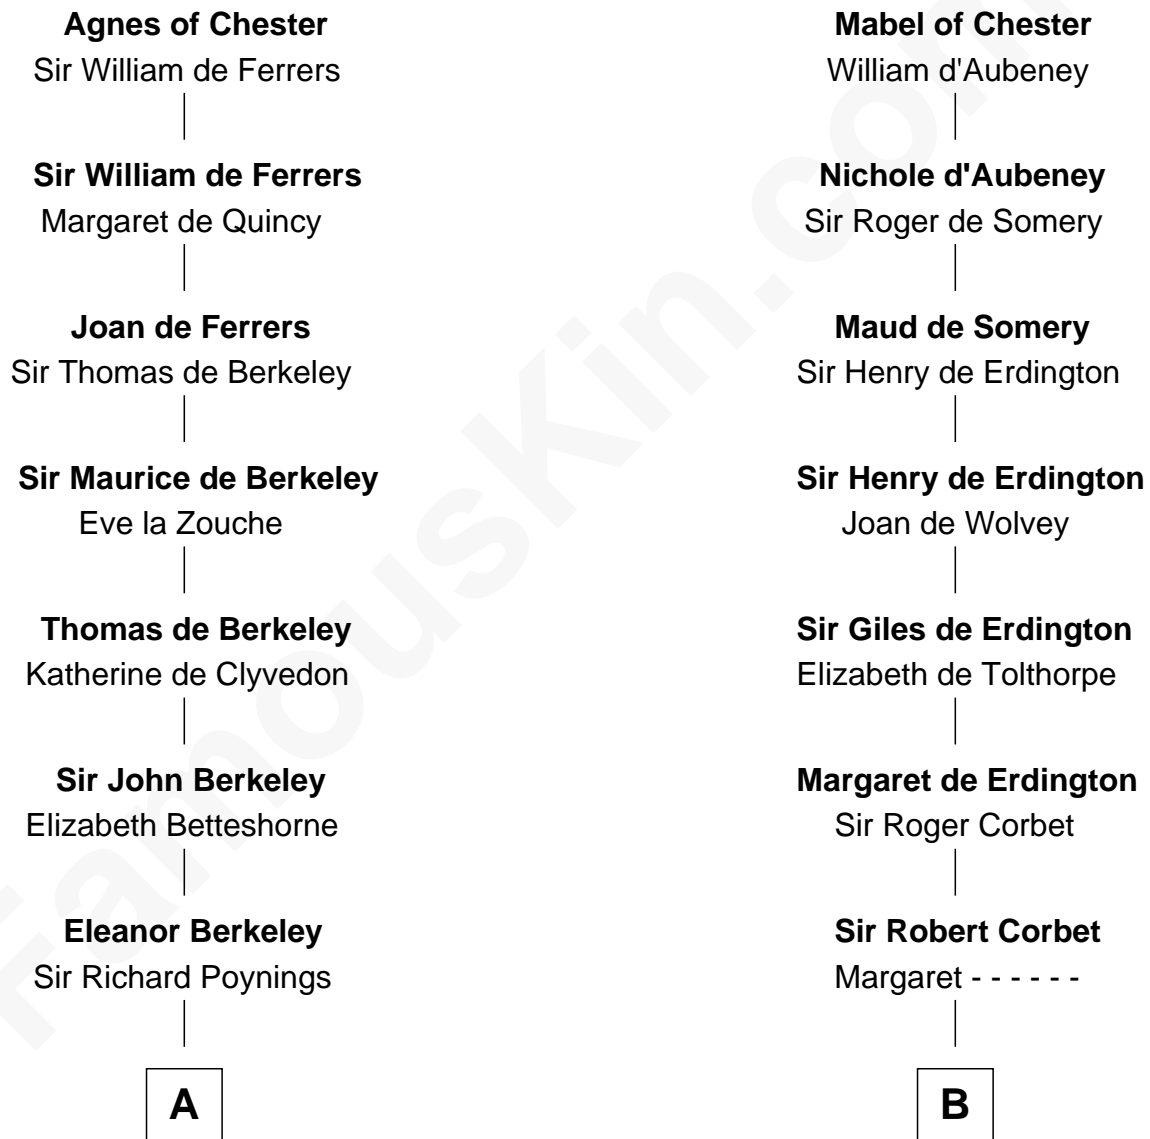

# FamousKin.com Relationship Chart of

**Horace Gray**

*U.S. Supreme Court Justice*

21st cousin of

**Norman Rockwell**

*American Artist*

**Hugh de Kevelioc**  
Bertrade de Montfort

**C**

**Joanna Cotton**  
Rev. John Brown

**Elizabeth Brown**  
John Chipman

**Elizabeth Chipman**  
William Gray

**Horace Gray**  
Harriet Upham

**Horace Gray**  
*U.S. Supreme Court Justice*

**D**

**Rachel Darling**  
Runa Rockwell