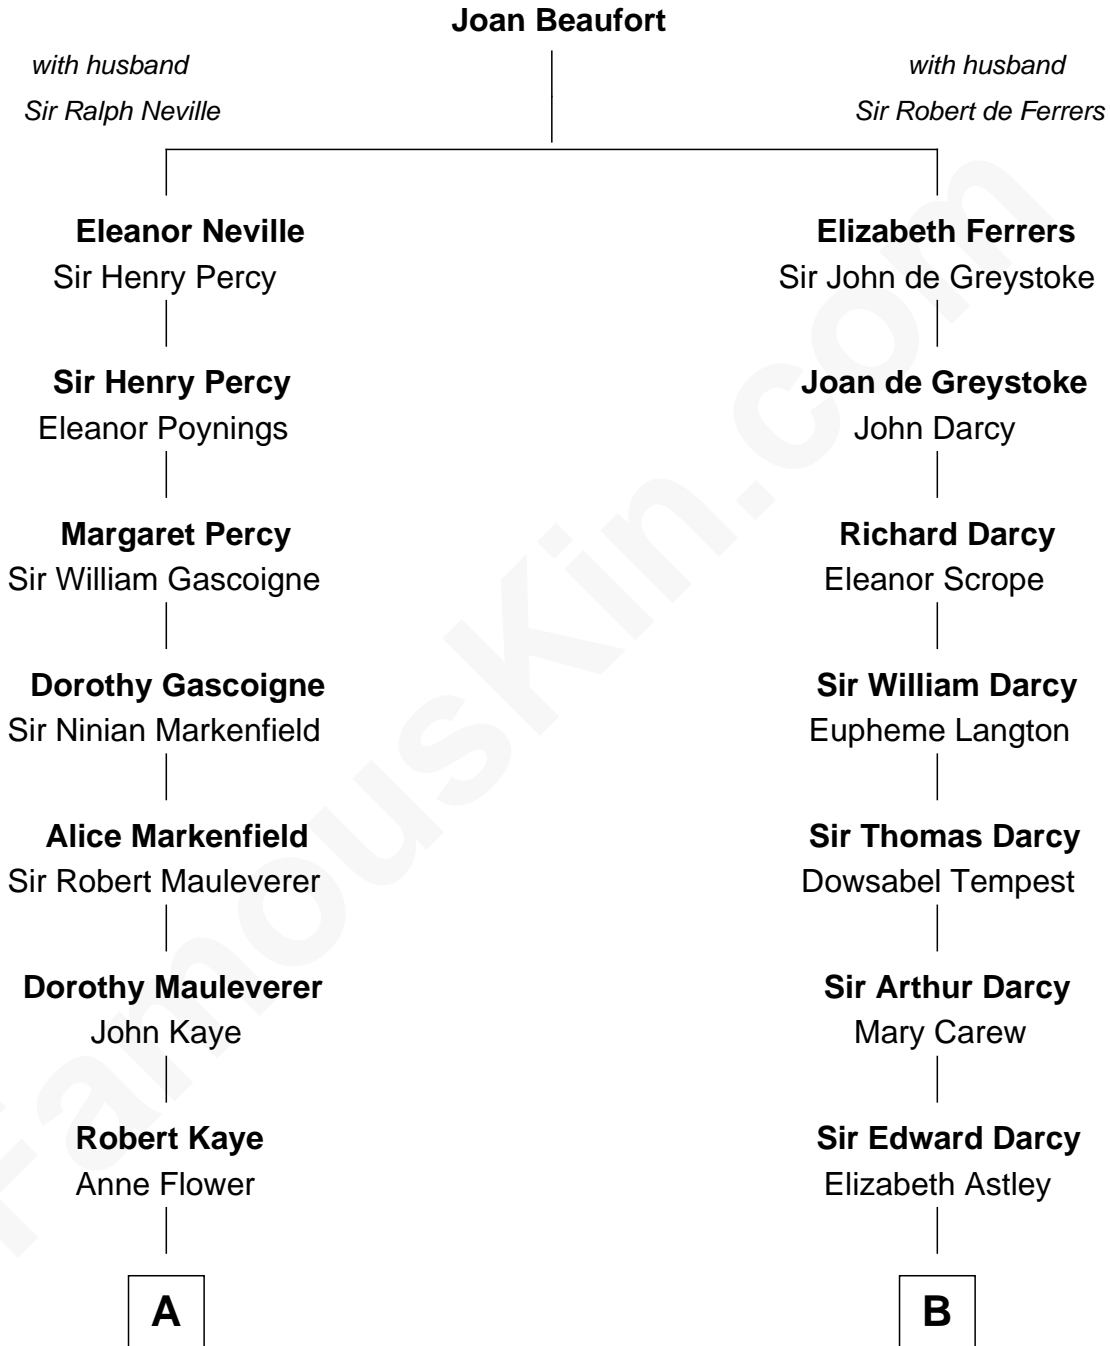

## Relationship Chart of

### Horace Gray

*U.S. Supreme Court Justice*

15th cousin 2 times removed of

### Norman Rockwell

*American Artist*

**A**

**Grace Kaye**  
Richard Saltonstall

**Richard Saltonstall**  
Muriel Gurdon

**Nathaniel Saltonstall**  
Elizabeth Ward

**Elizabeth Saltonstall**  
Rev. Rowland Cotton