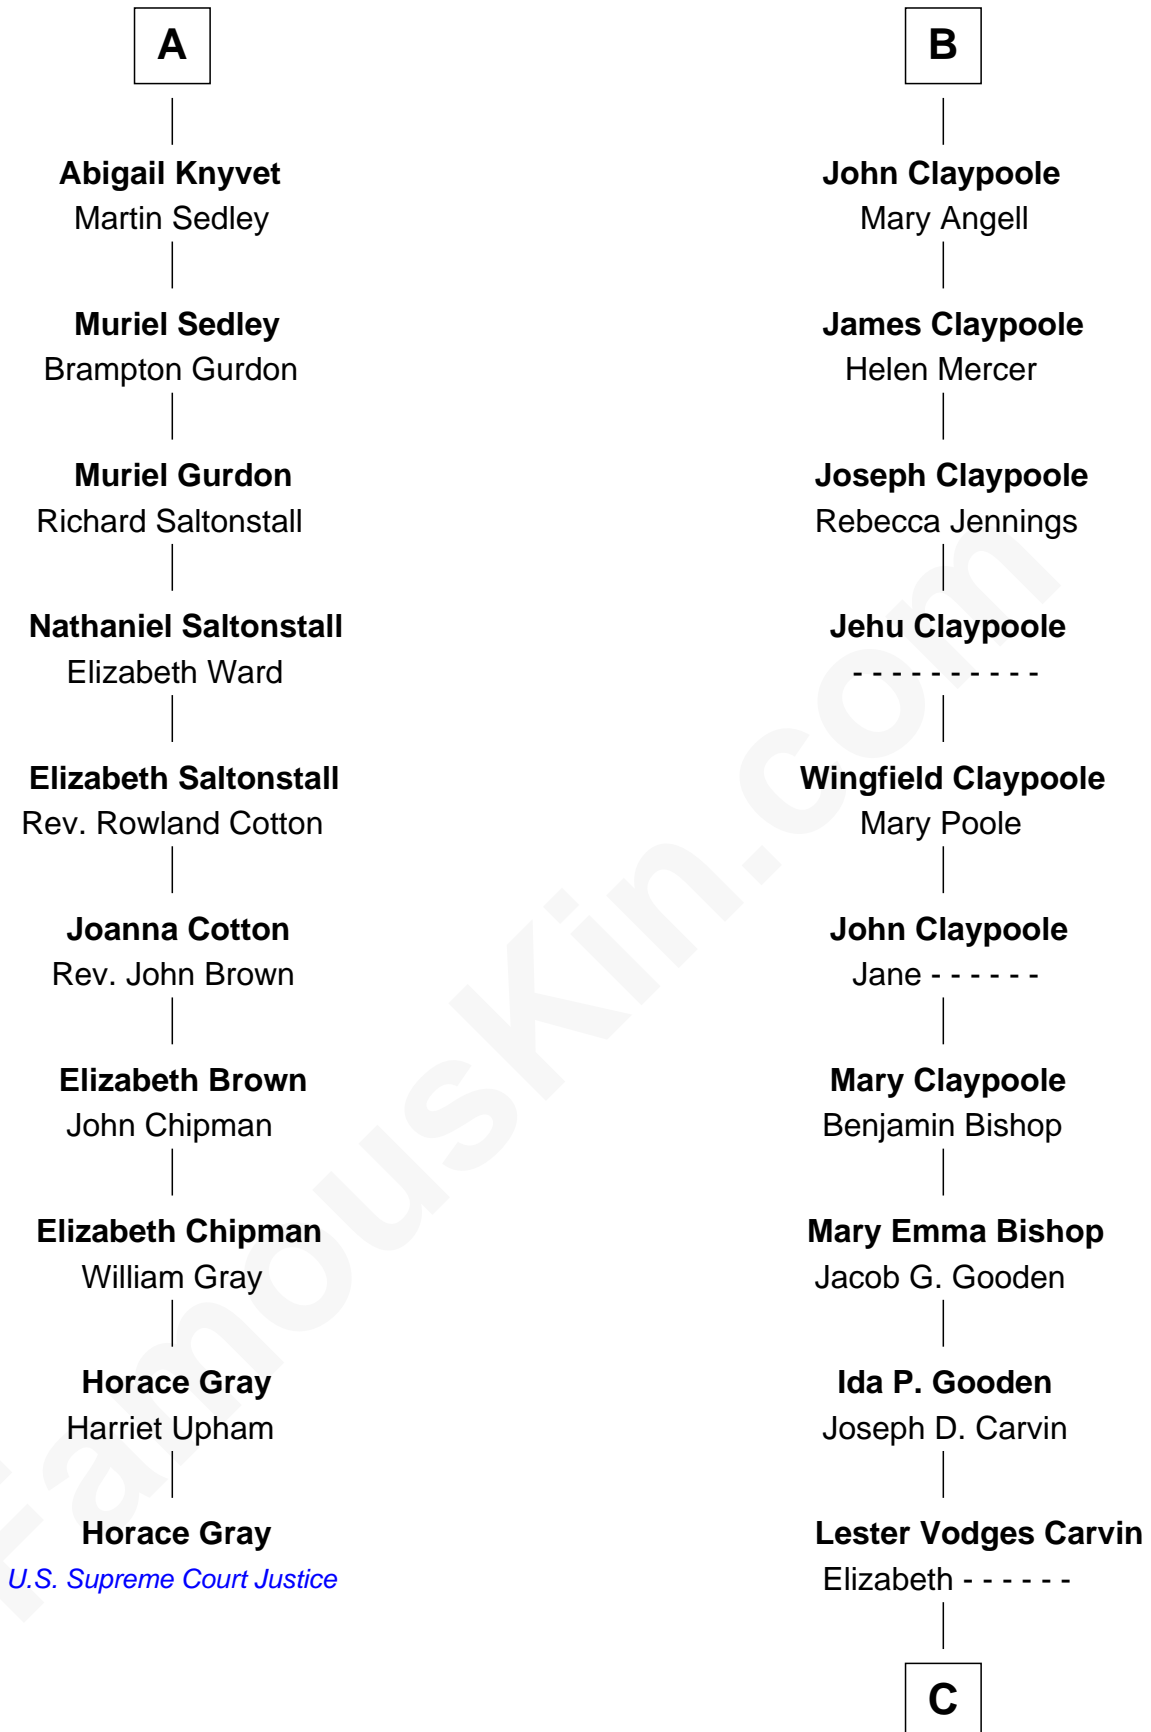

FamousKin.com

Relationship Chart of

Horace Gray

U.S. Supreme Court Justice

16th cousin 2 times removed of

Valerie Bertinelli

Television Actress

Richard Fitzalan
Eleanor Plantagenet

C

Nancy L. Carvin
Andrew Francis Bertinelli

Valerie Bertinelli
Television Actress

FamousKin.com