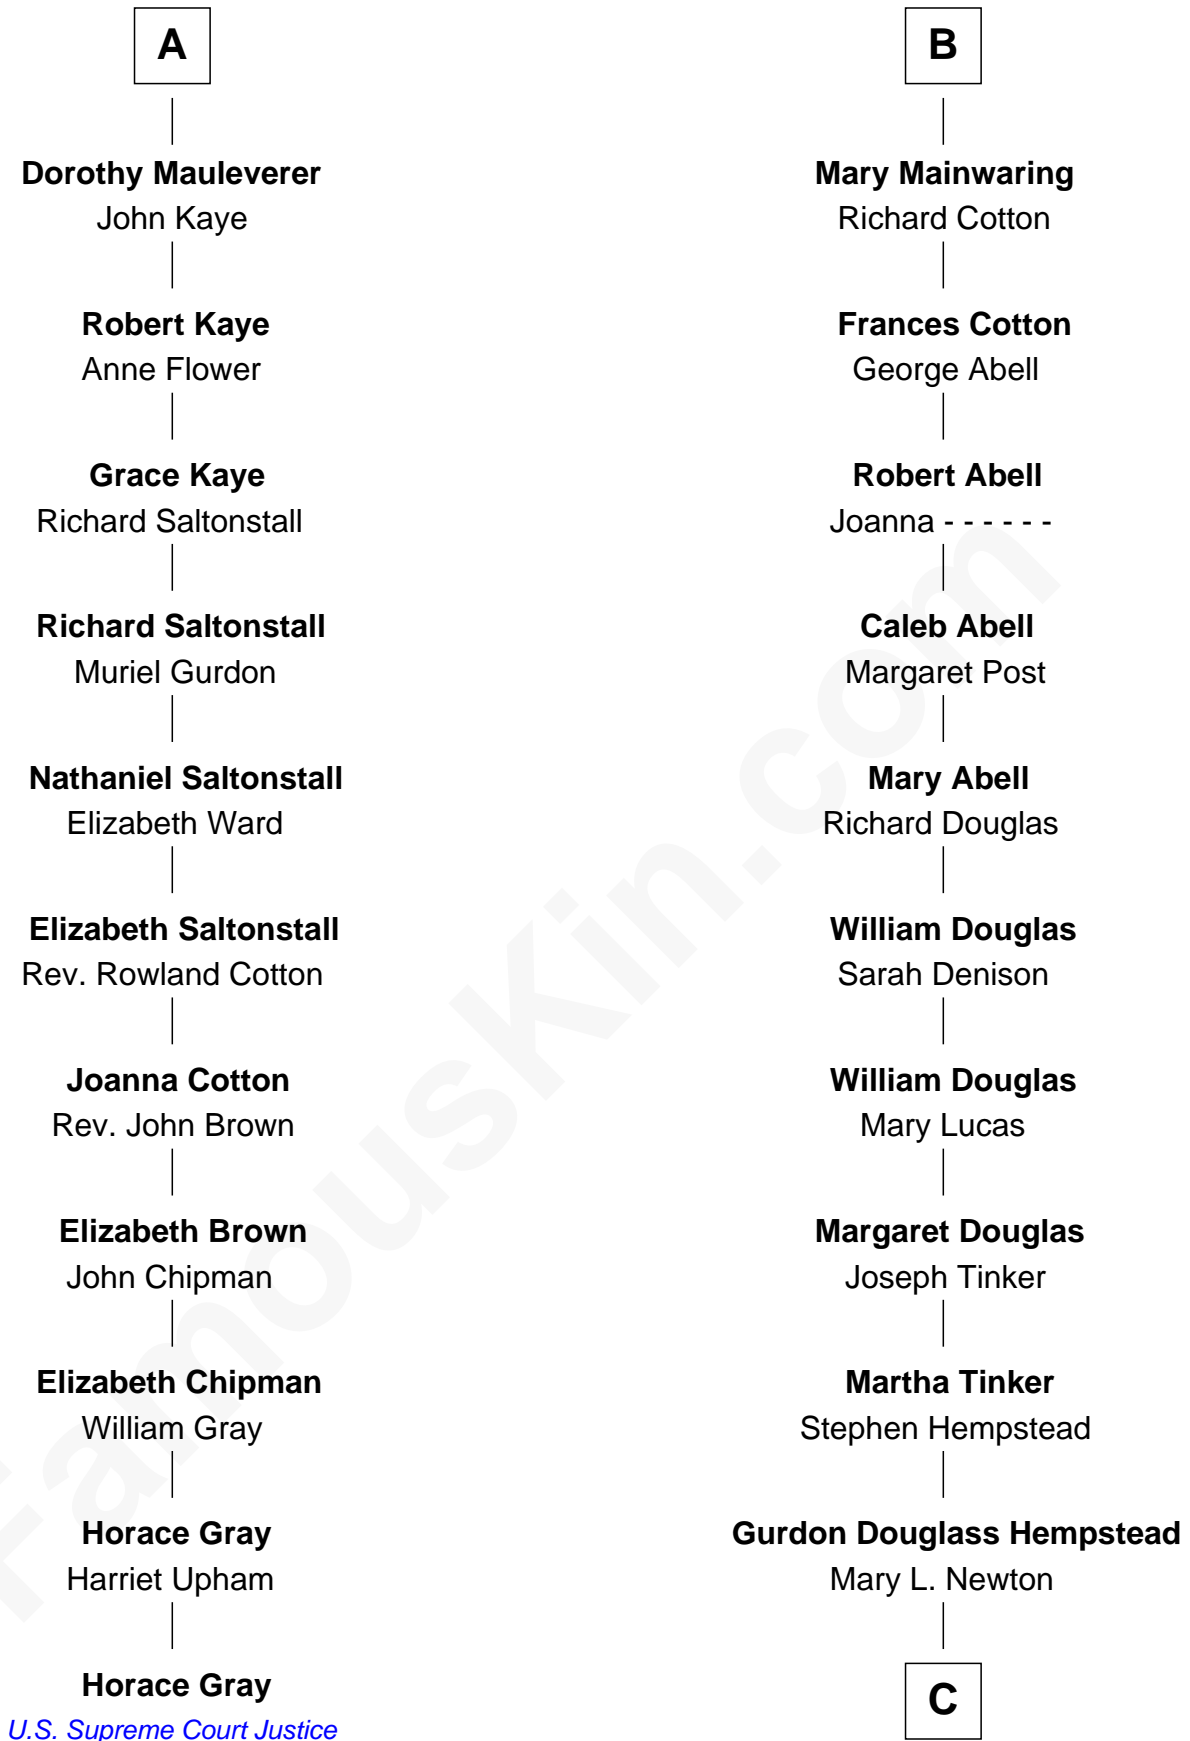

## Relationship Chart of

### Horace Gray

*U.S. Supreme Court Justice*

17th cousin 4 times removed of

### Richard Gere

*Movie Actor*

**Sir Thomas de Beauchamp**

Katherine de Mortimer

C

**Julia Anne Hempstead**

Elisha Thomas Tiffany

**Nelson Leroy Tiffany**