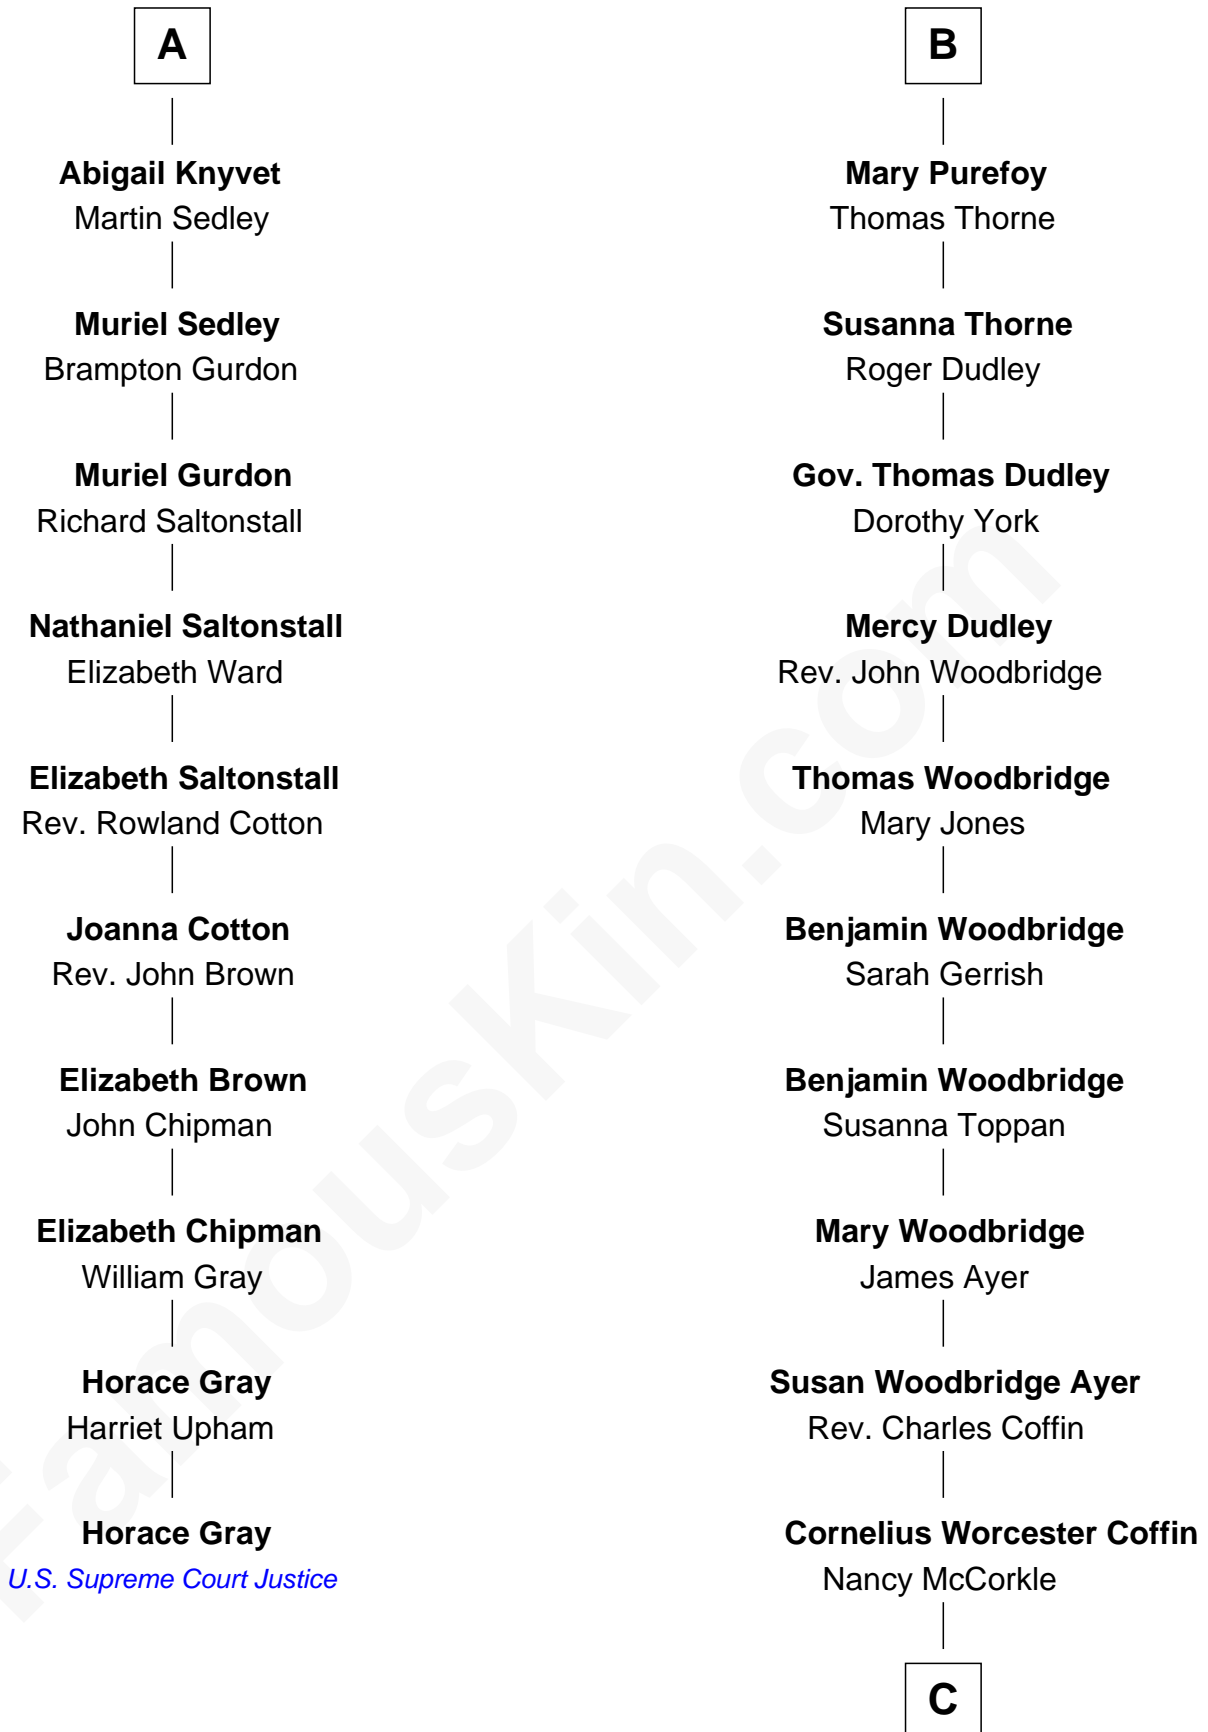

FamousKin.com

Relationship Chart of

Horace Gray

U.S. Supreme Court Justice

16th cousin 3 times removed of

Tennessee Williams

Author of A Streetcar Named Desire

Sir John Howard

Alice de Bois

Sir Robert Howard

Margaret de Scales

Sir John Howard

Alice Tendring

Sir Robert Howard

Margaret Mowbray

Sir John Howard

Margaret Chedworth

Katherine Howard

Sir John Bouchier

Jane Bouchier

Edmund Knyvet

John Knyvet

Agnes Harcourt

A

Isabel Brome

John Denton

Alice Denton

Nicholas Purefoy

Edward Purefoy

Anne Fettiplace

B

C