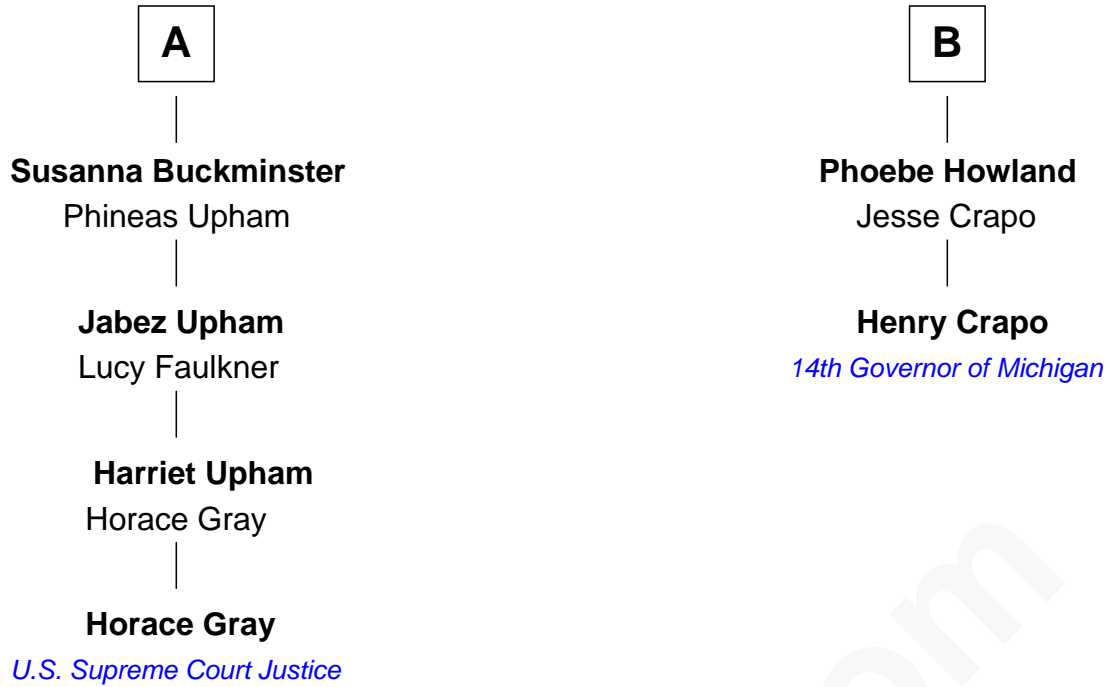

FamousKin.com

Relationship Chart of

Horace Gray

U.S. Supreme Court Justice

8th cousin 2 times removed of

Henry Crapo

14th Governor of Michigan

Henry Sherman

Agnes - - - - -

FamousKin.com