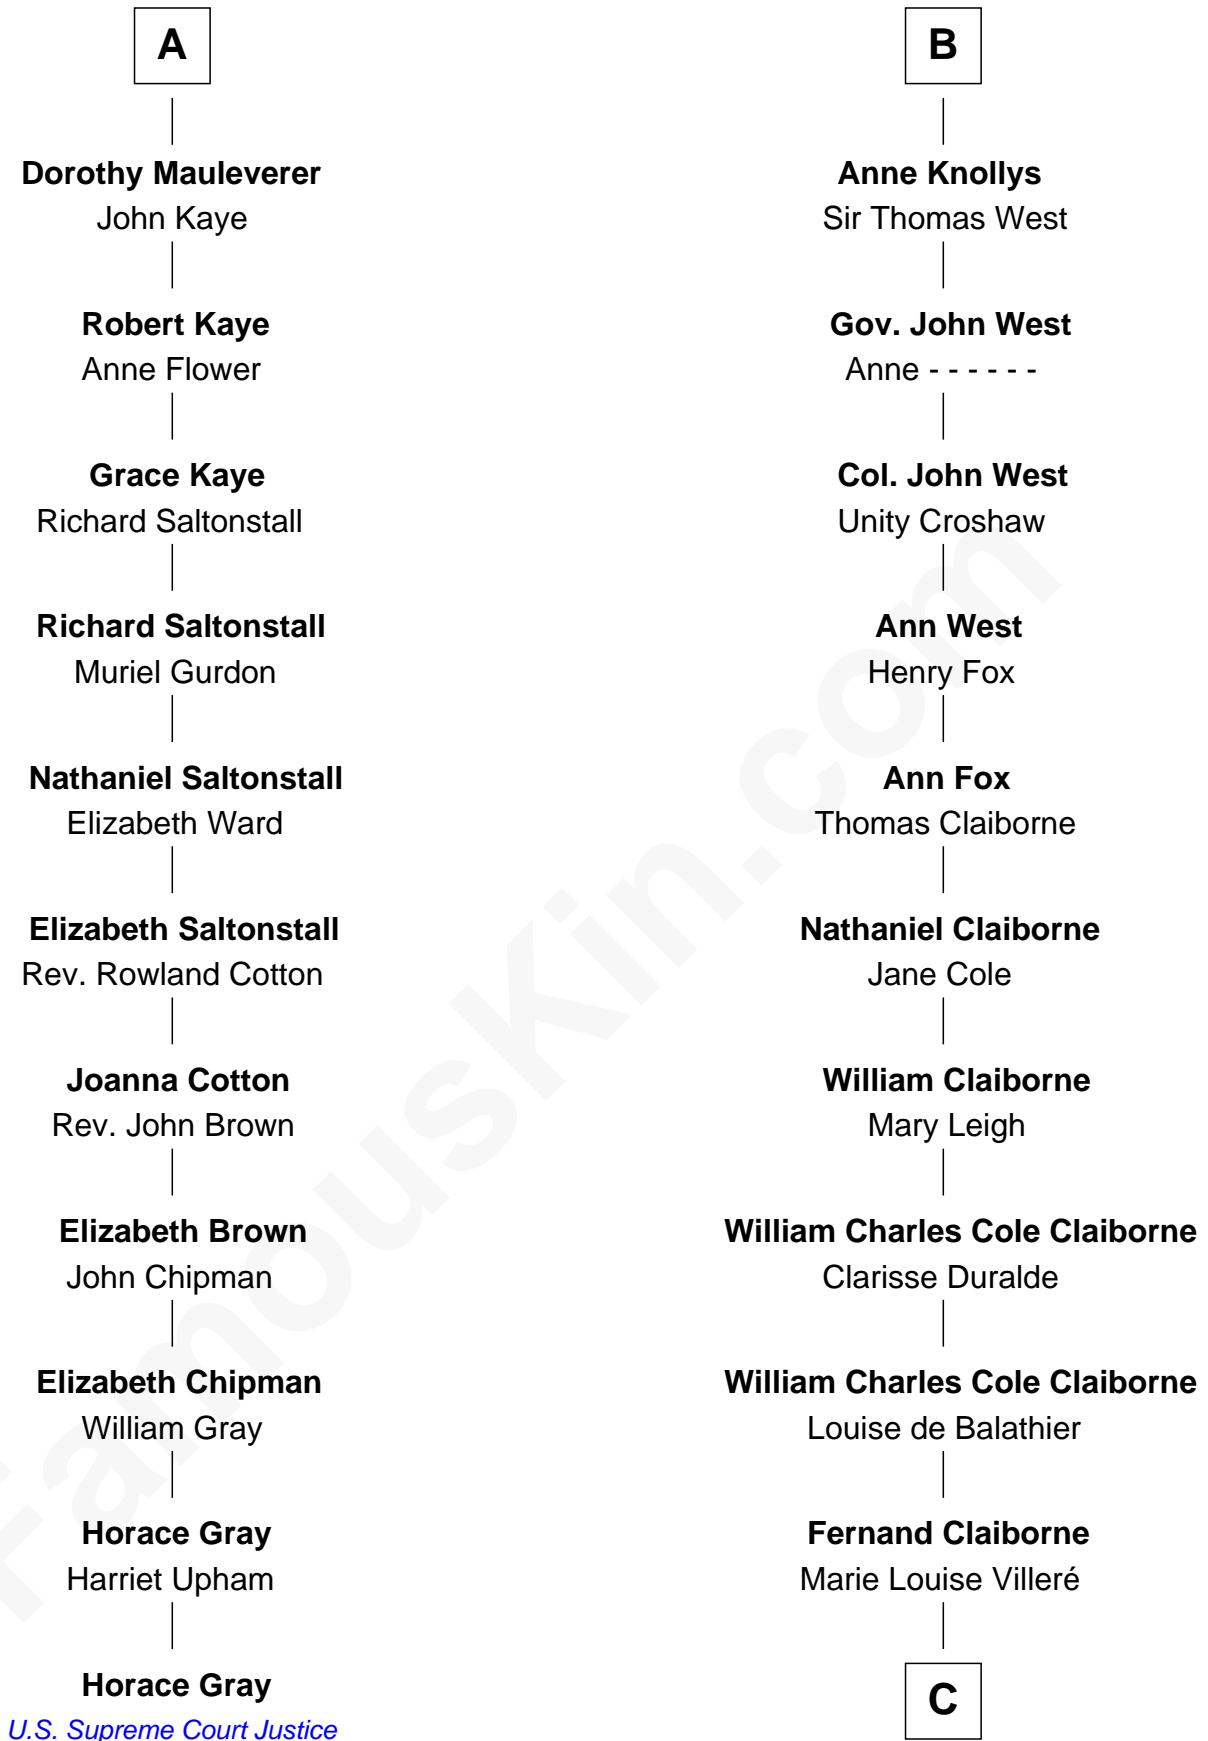

FamousKin.com

Relationship Chart of

Horace Gray

U.S. Supreme Court Justice

17th cousin 1 time removed of

Liz Claiborne

Fashion Designer and Founder of Liz Claiborne Inc.

Sir Thomas de Beauchamp
Katherine de Mortimer