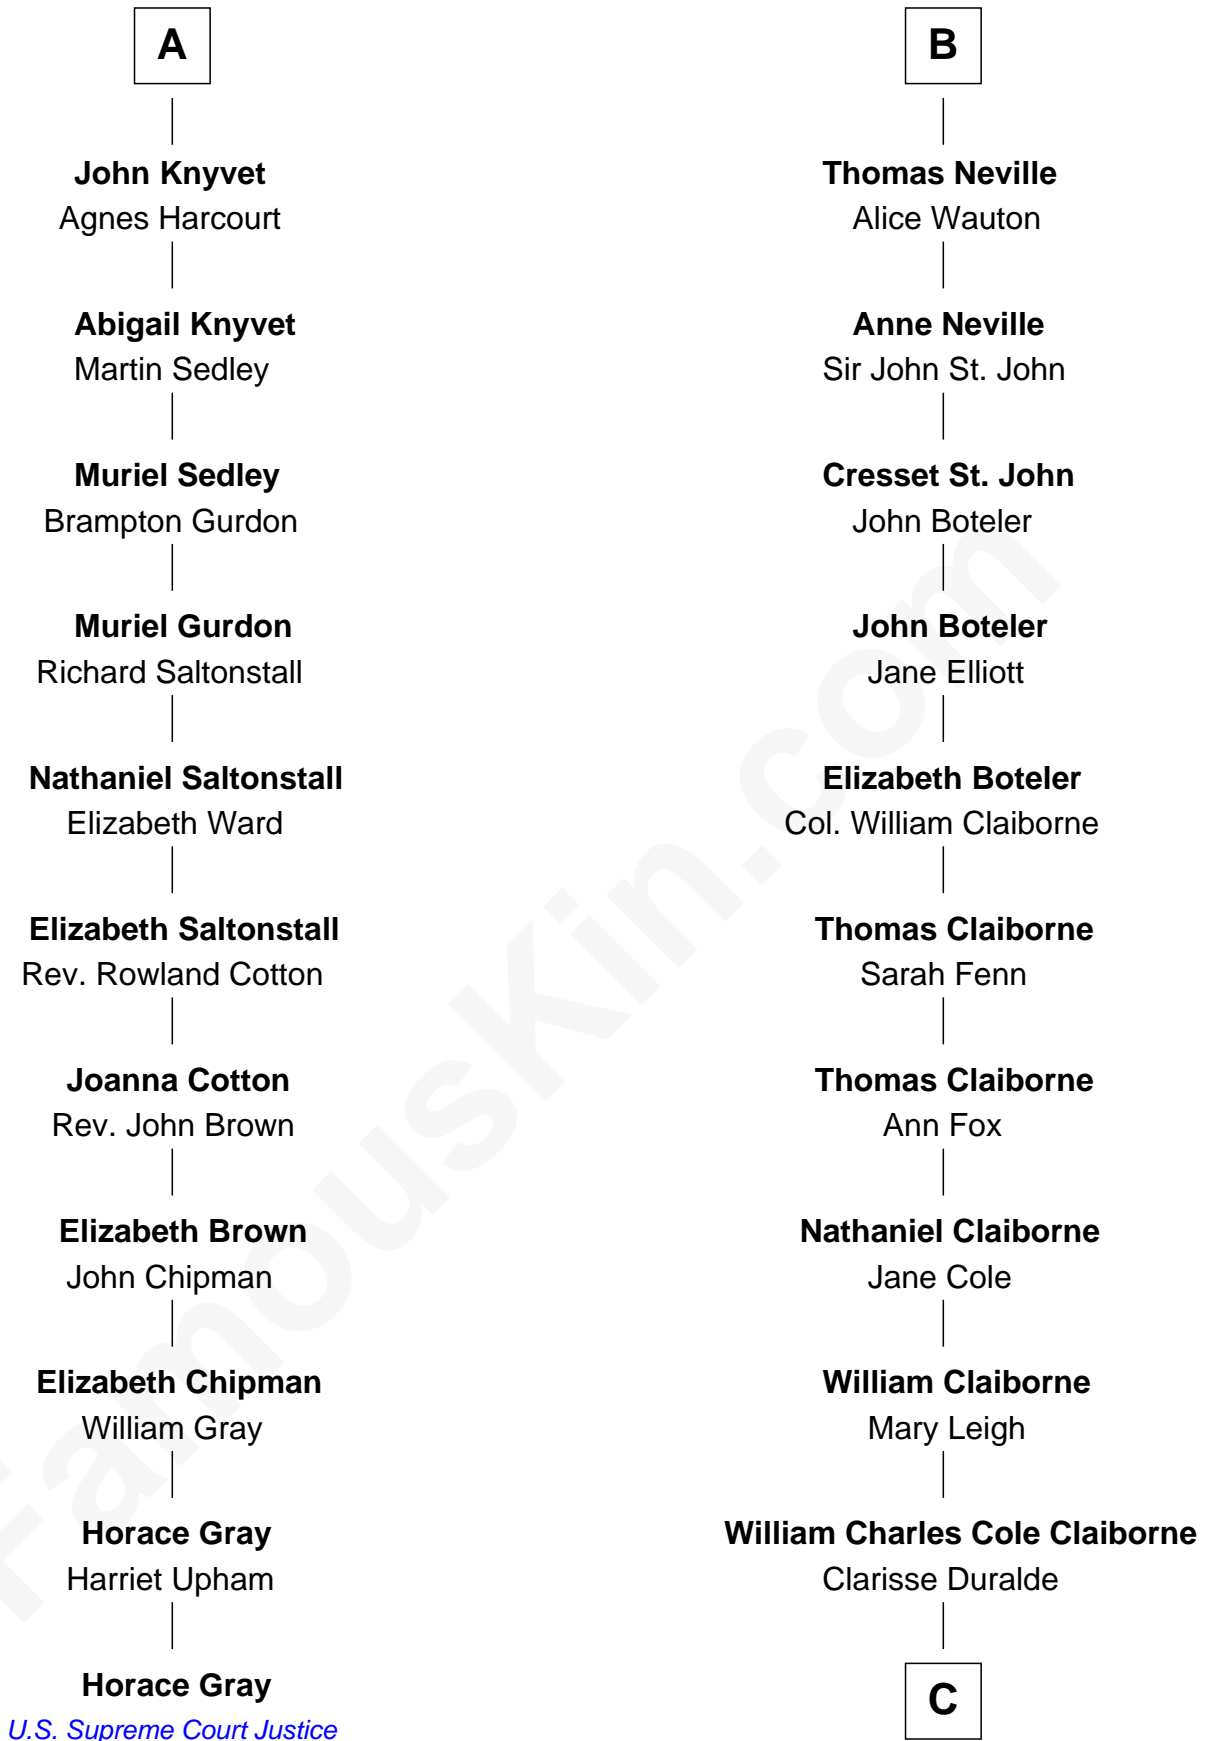

# FamousKin.com Relationship Chart of

**Horace Gray**

*U.S. Supreme Court Justice*

17th cousin 3 times removed of

**Liz Claiborne**

*Fashion Designer and Founder of Liz Claiborne Inc.*

**Sir William de Boteler**

Ela Herdeburgh

**C**

William Charles Cole Claiborne

Louise de Balathier

Fernand Claiborne

Marie Louise Villeré

Omer Villere Claiborne

Carolyn Louise Fenner