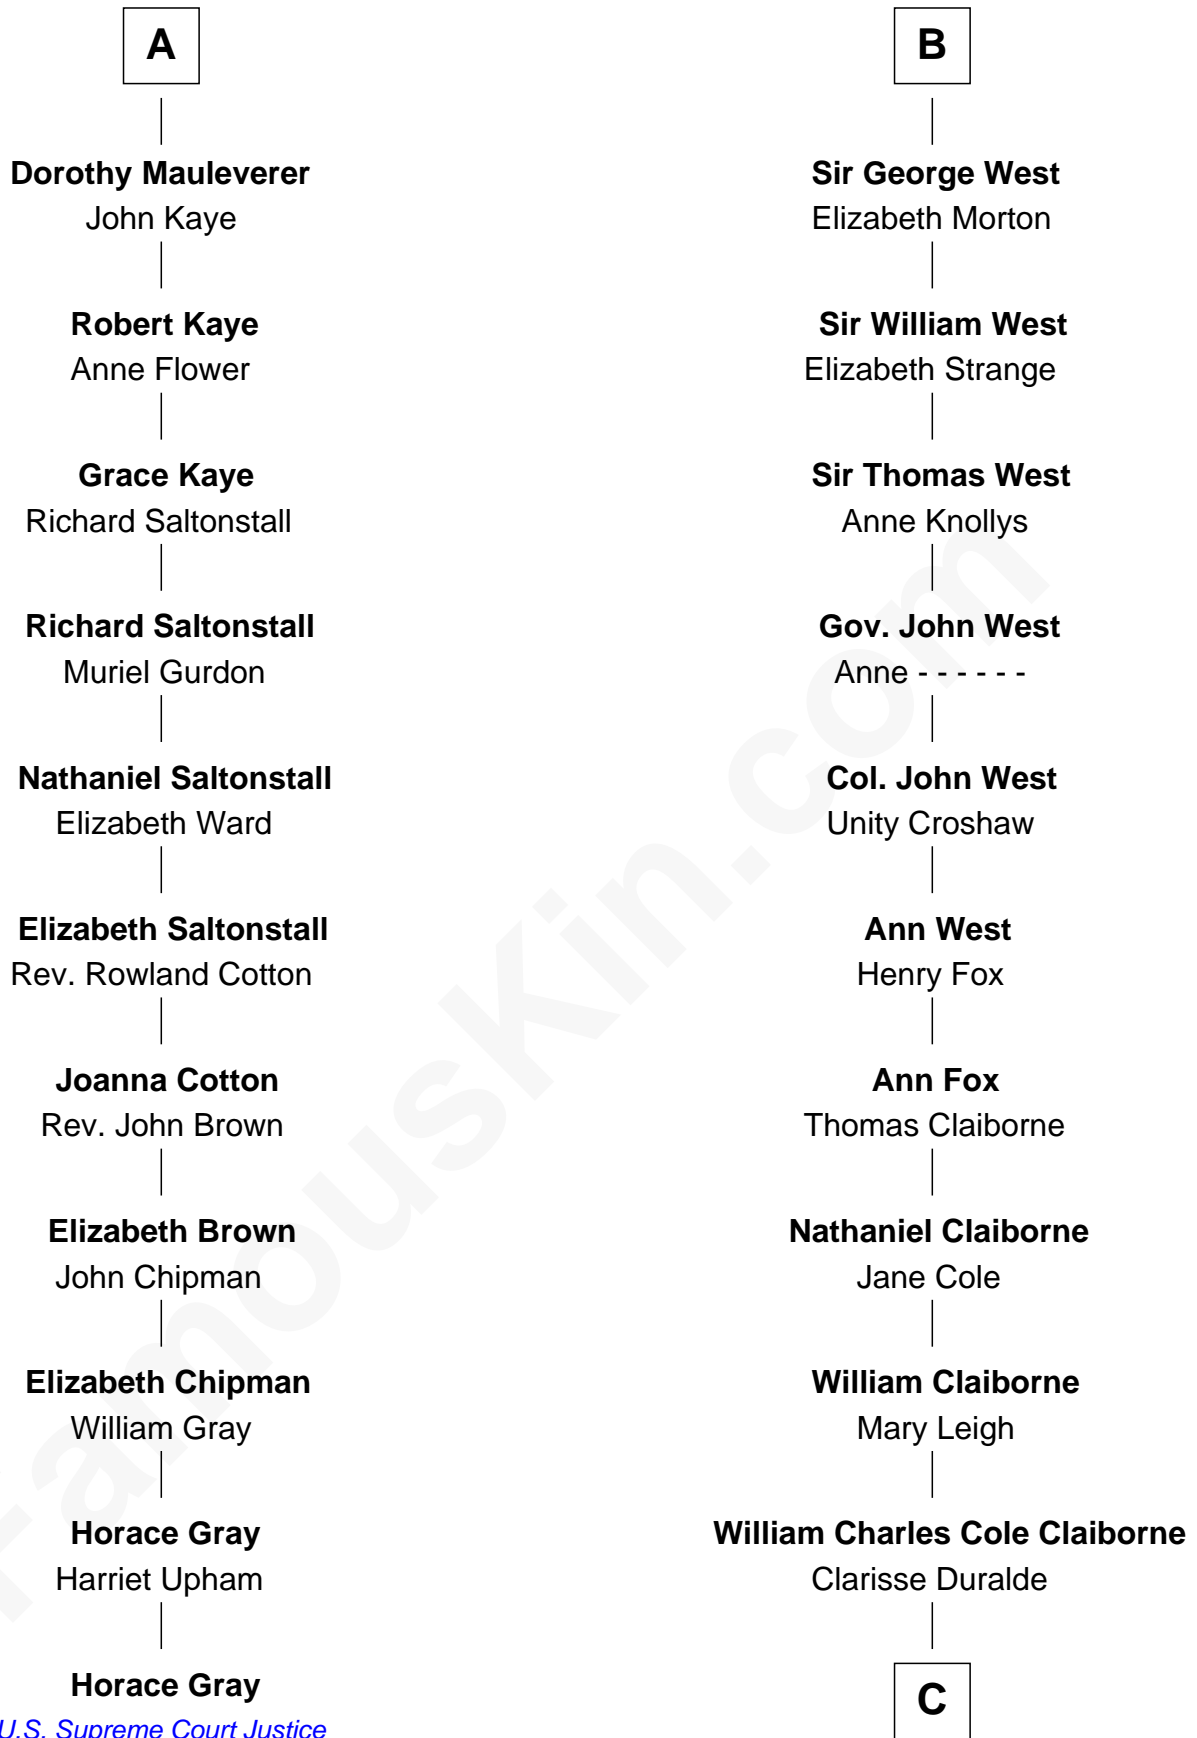

FamousKin.com Relationship Chart of

Horace Gray

U.S. Supreme Court Justice

17th cousin 3 times removed of

Liz Claiborne

Fashion Designer and Founder of Liz Claiborne Inc.

C

William Charles Cole Claiborne

Louise de Balathier

Fernand Claiborne

Marie Louise Villeré

Omer Villere Claiborne

Carolyn Louise Fenner

Liz Claiborne

Found of Liz Claiborne Inc.

FamousKin.com