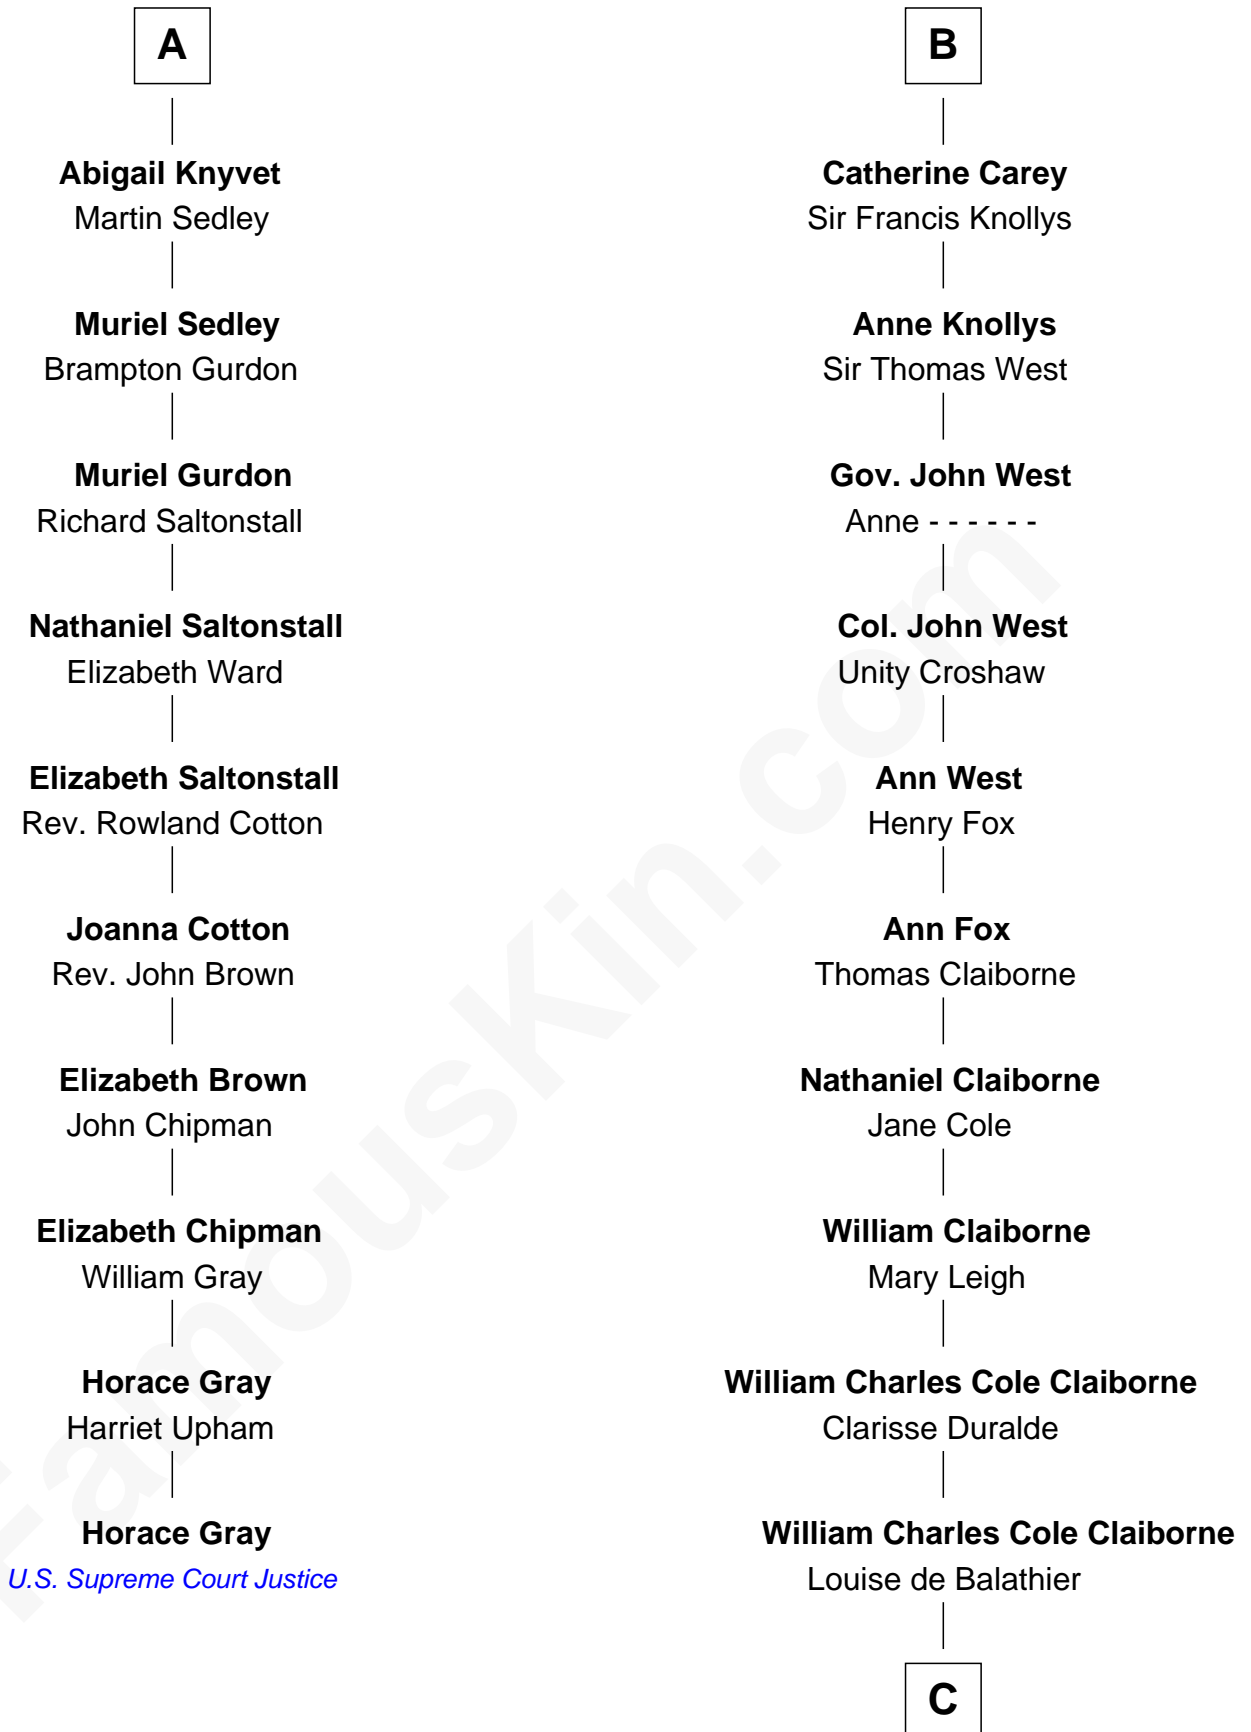

FamousKin.com

Relationship Chart of

Horace Gray

U.S. Supreme Court Justice

16th cousin 3 times removed of

Liz Claiborne

Fashion Designer and Founder of Liz Claiborne Inc.

C

—
Fernand Claiborne
Marie Louise Villeré

—
Omer Villere Claiborne
Carolyn Louise Fenner

—
Liz Claiborne
Found of Liz Claiborne Inc.

FamousKin.com