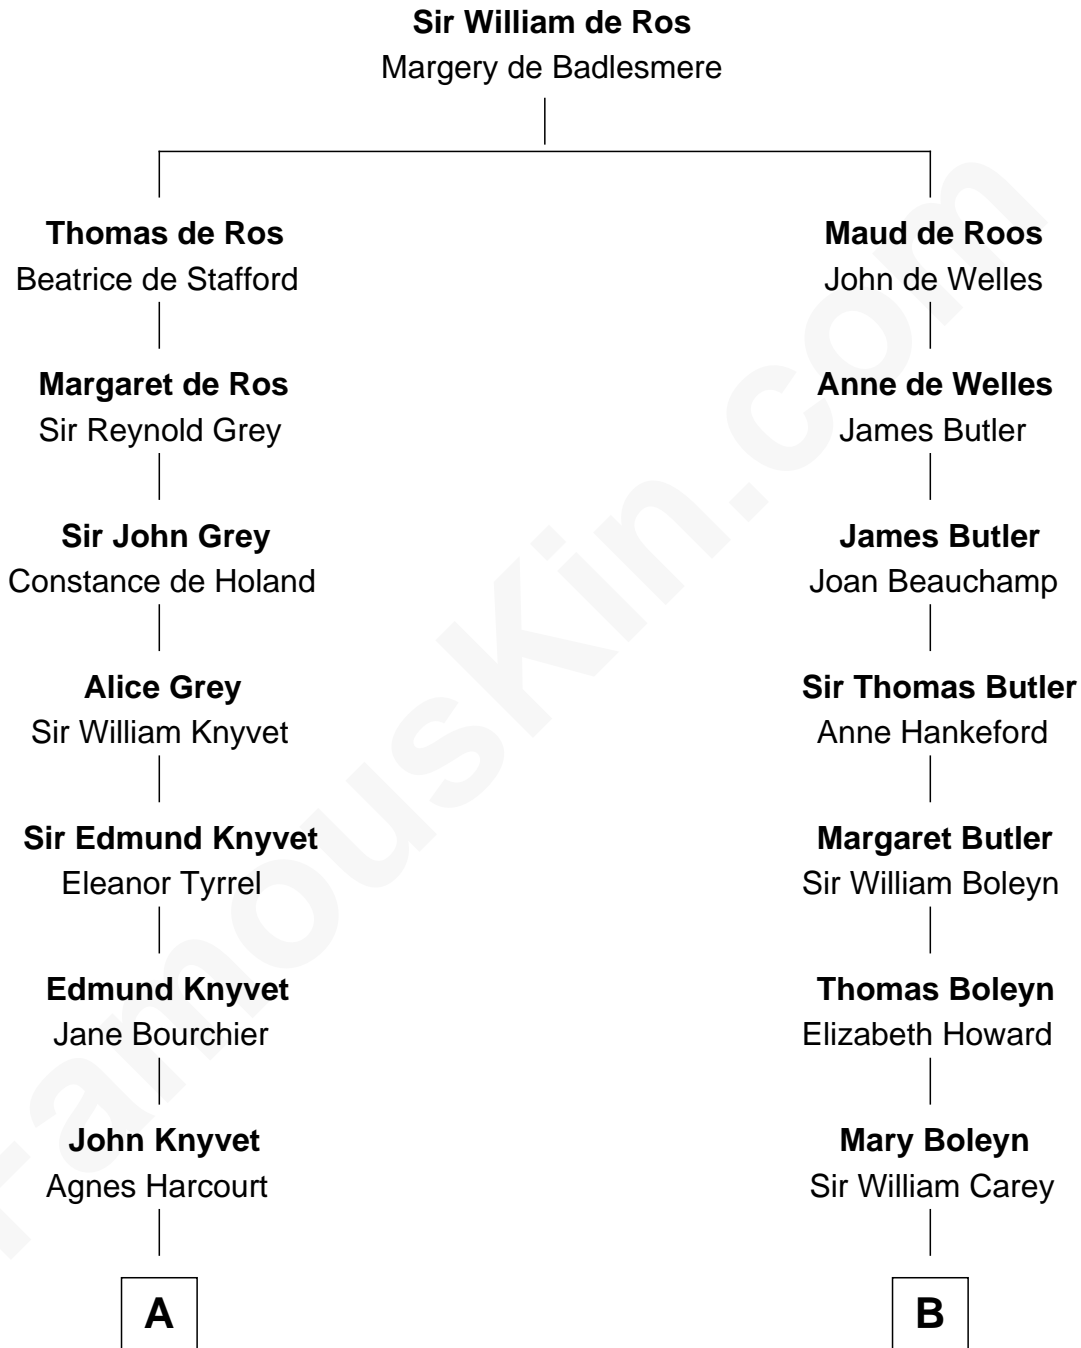

FamousKin.com

Relationship Chart of

Horace Gray

U.S. Supreme Court Justice

16th cousin 3 times removed of

Liz Claiborne

Fashion Designer and Founder of Liz Claiborne Inc.

C

—
Fernand Claiborne
Marie Louise Villeré

—
Omer Villere Claiborne
Carolyn Louise Fenner

—
Liz Claiborne
Found of Liz Claiborne Inc.

FamousKin.com