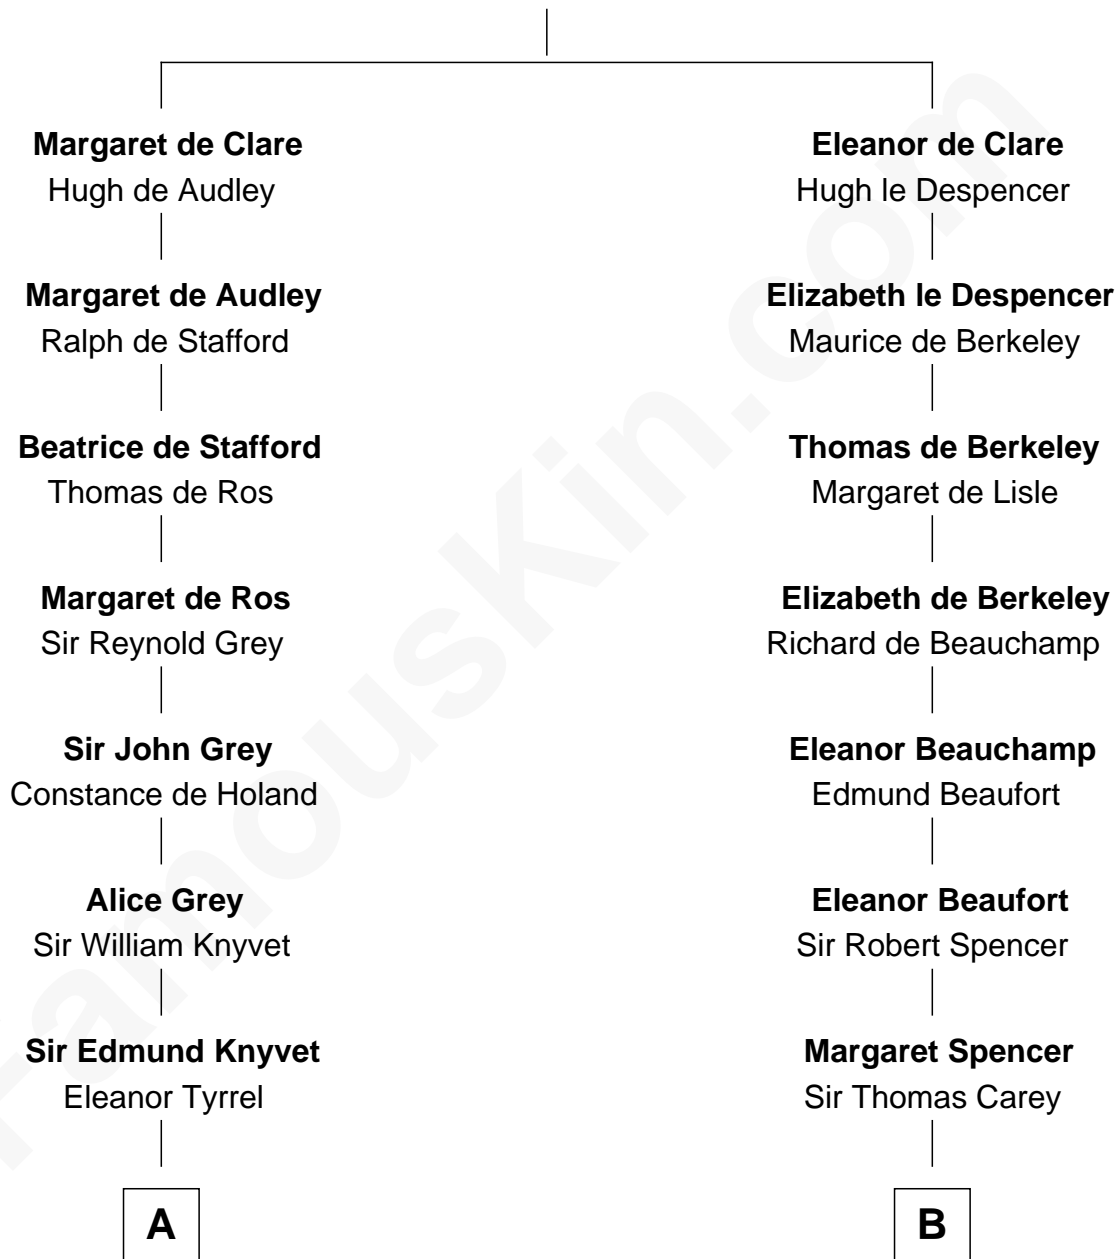

FamousKin.com Relationship Chart of

Horace Gray

U.S. Supreme Court Justice

18th cousin 2 times removed of

Liz Claiborne

Fashion Designer and Founder of Liz Claiborne Inc.

Sir Gilbert de Clare

Joan of Acre

C

Horace Gray
Harriet Upham

Horace Gray
U.S. Supreme Court Justice

D

William Charles Cole Claiborne
Louise de Balathier

Fernand Claiborne
Marie Louise Villeré

Omer Villere Claiborne
Carolyn Louise Fenner

Liz Claiborne
Found of Liz Claiborne Inc.