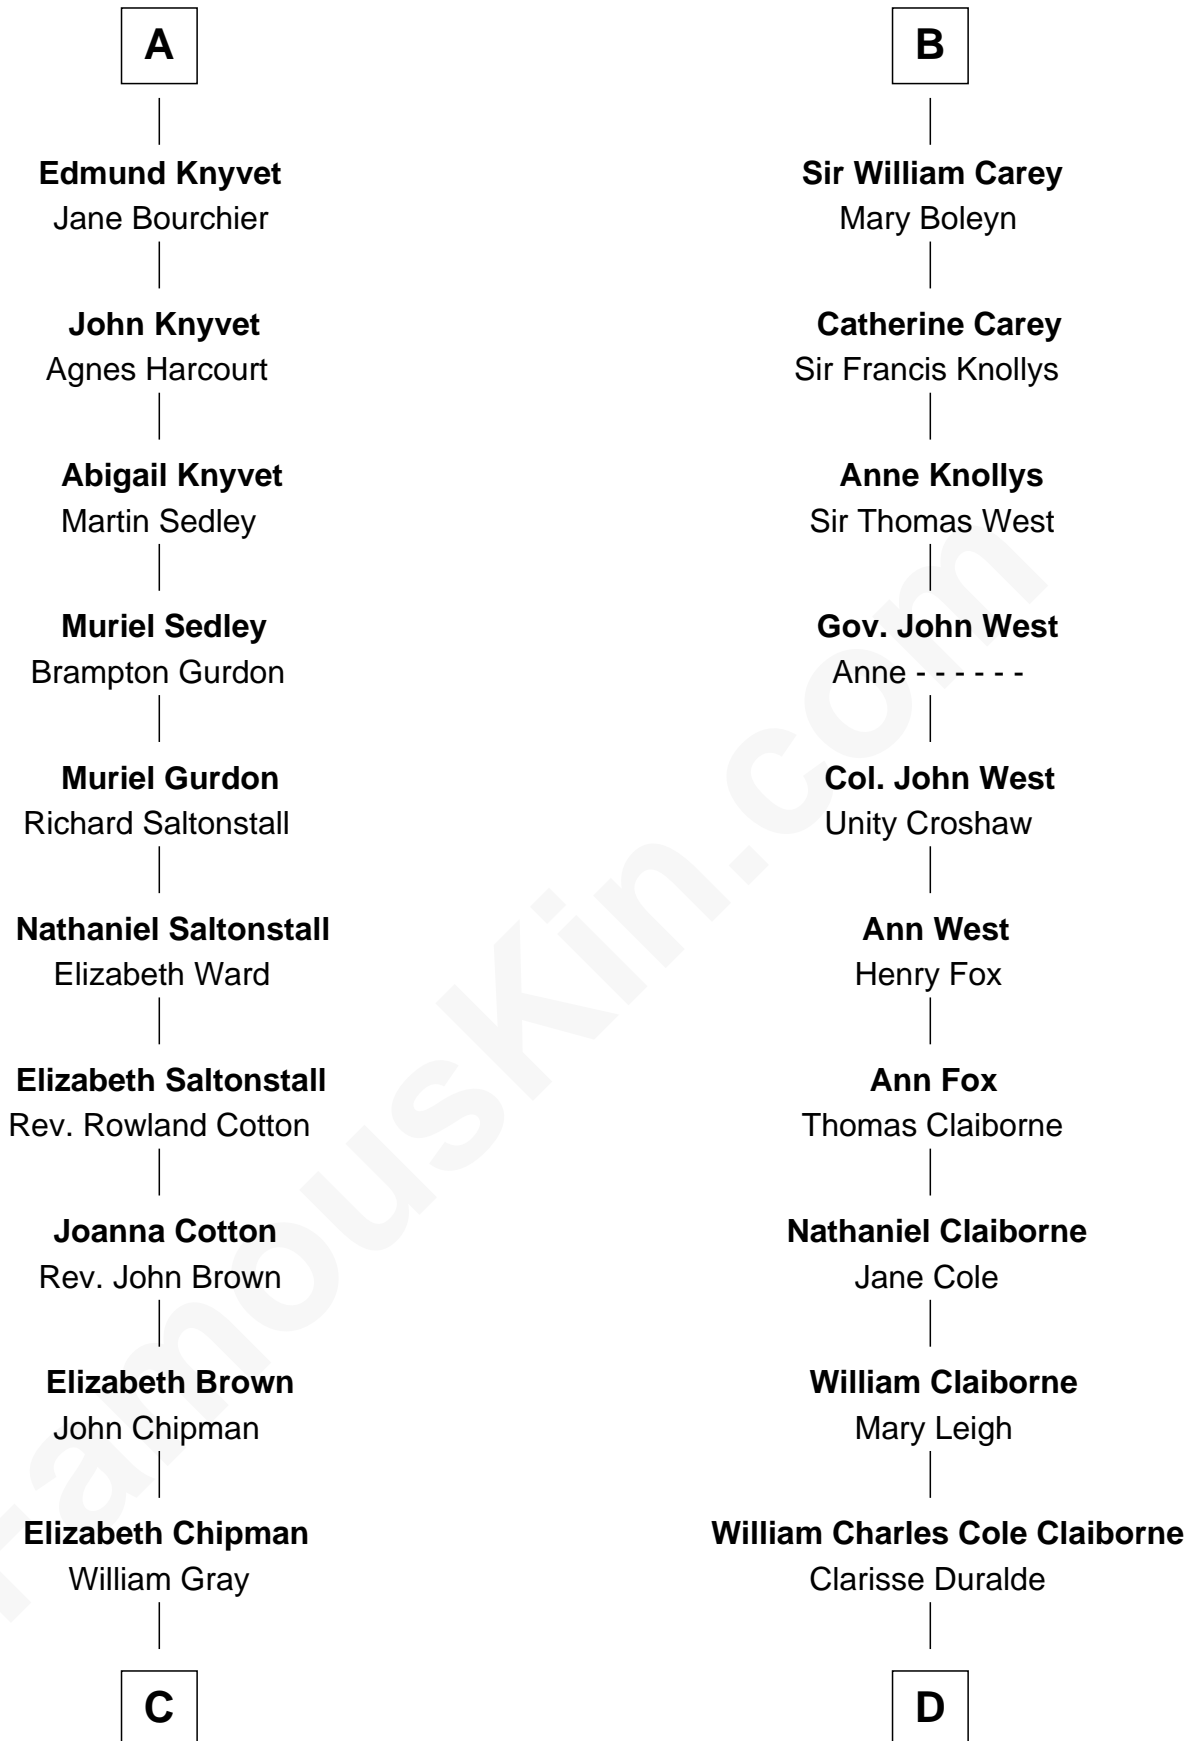

FamousKin.com Relationship Chart of

Horace Gray

U.S. Supreme Court Justice

18th cousin 2 times removed of

Liz Claiborne

Fashion Designer and Founder of Liz Claiborne Inc.

Sir Gilbert de Clare

Joan of Acre

C

Horace Gray
Harriet Upham

Horace Gray
U.S. Supreme Court Justice

D

William Charles Cole Claiborne
Louise de Balathier

Fernand Claiborne
Marie Louise Villeré

Omer Villere Claiborne
Carolyn Louise Fenner

Liz Claiborne
Found of Liz Claiborne Inc.