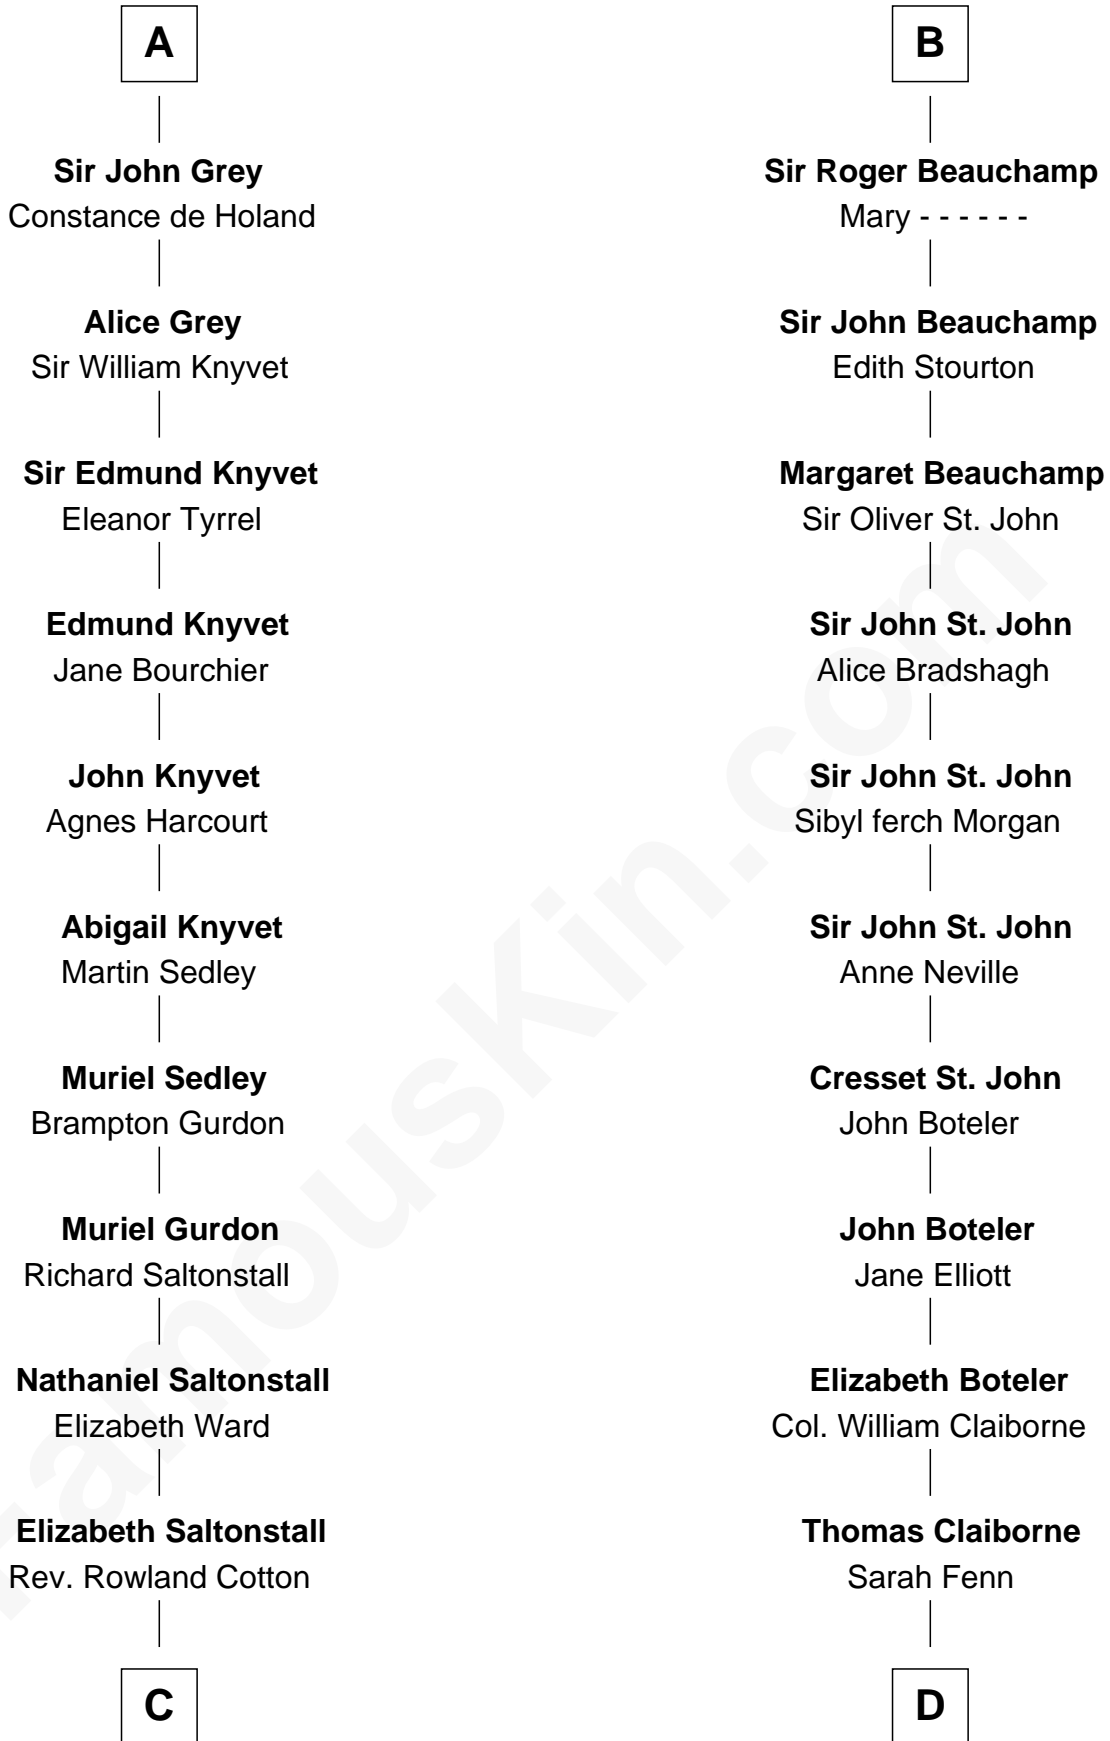

FamousKin.com

Relationship Chart of

Horace Gray

U.S. Supreme Court Justice

20th cousin 1 time removed of

William C. C. Claiborne

1st Governor of Louisiana

Henri de Eu
Maud de Warenne