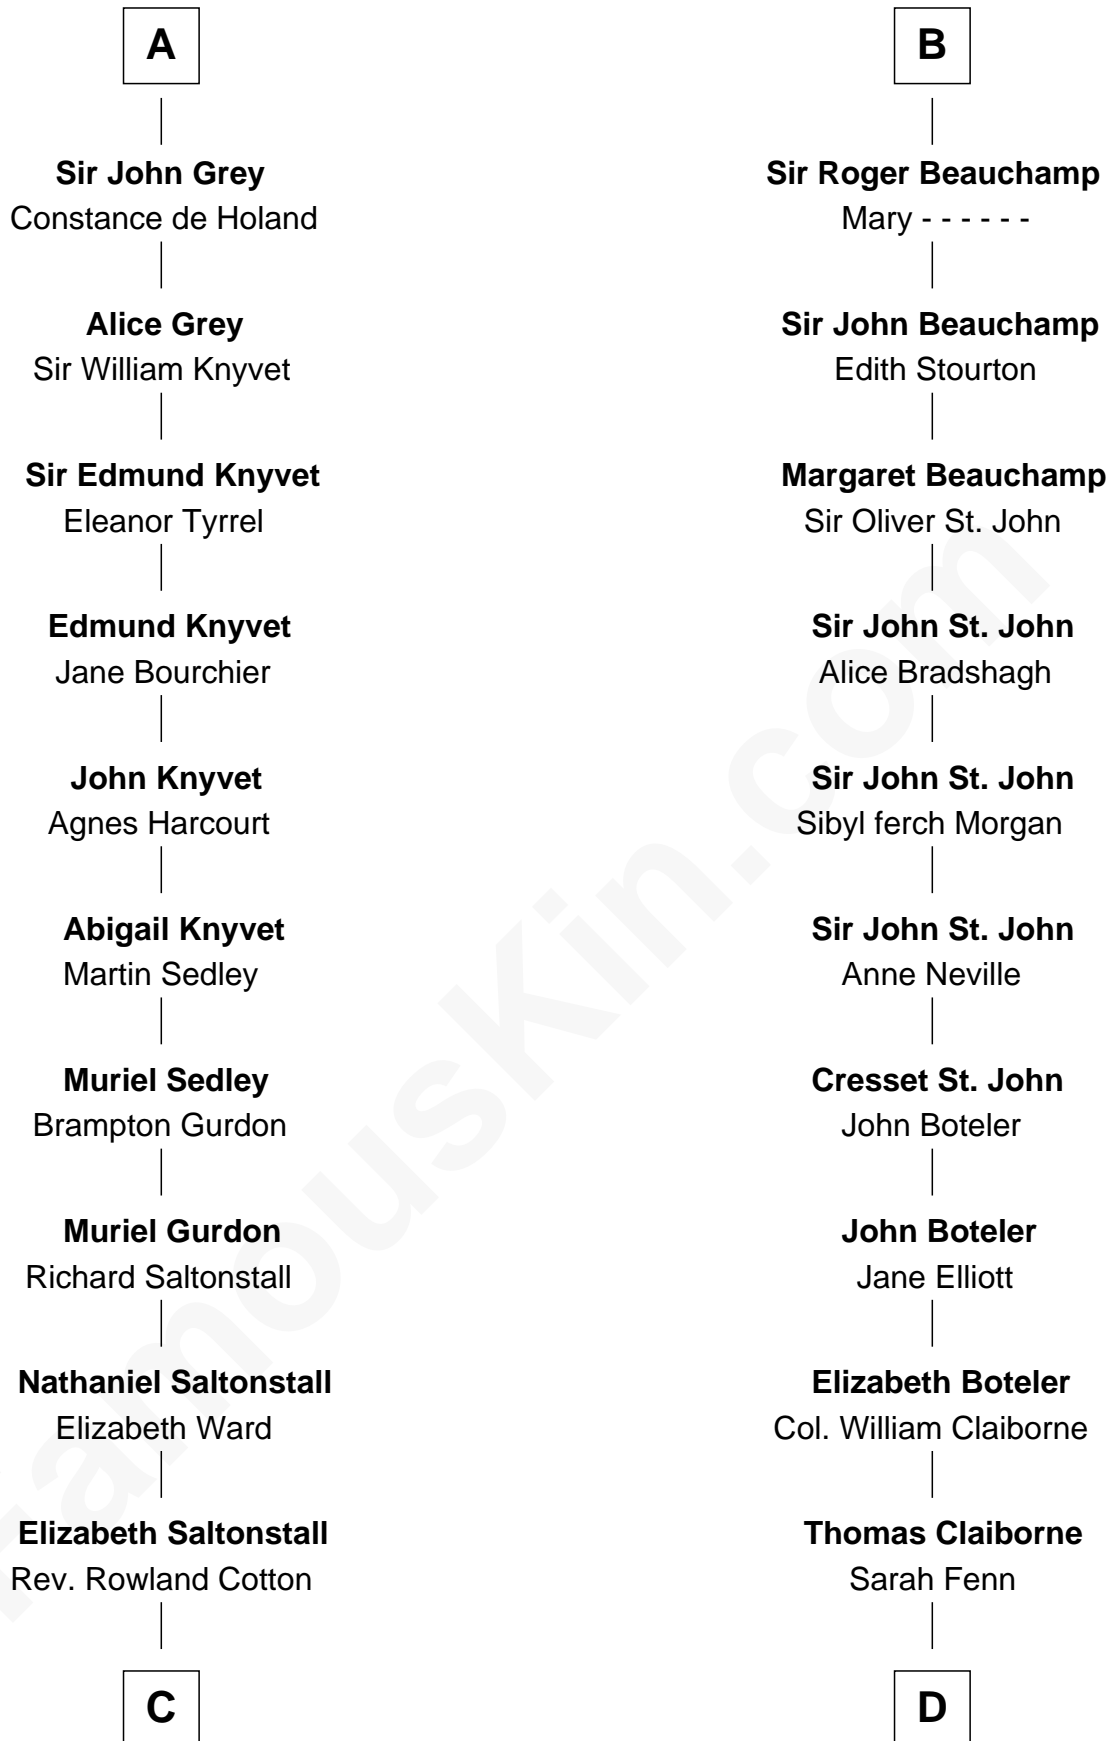

FamousKin.com

Relationship Chart of

Horace Gray

U.S. Supreme Court Justice

20th cousin 1 time removed of

William C. C. Claiborne

1st Governor of Louisiana

C