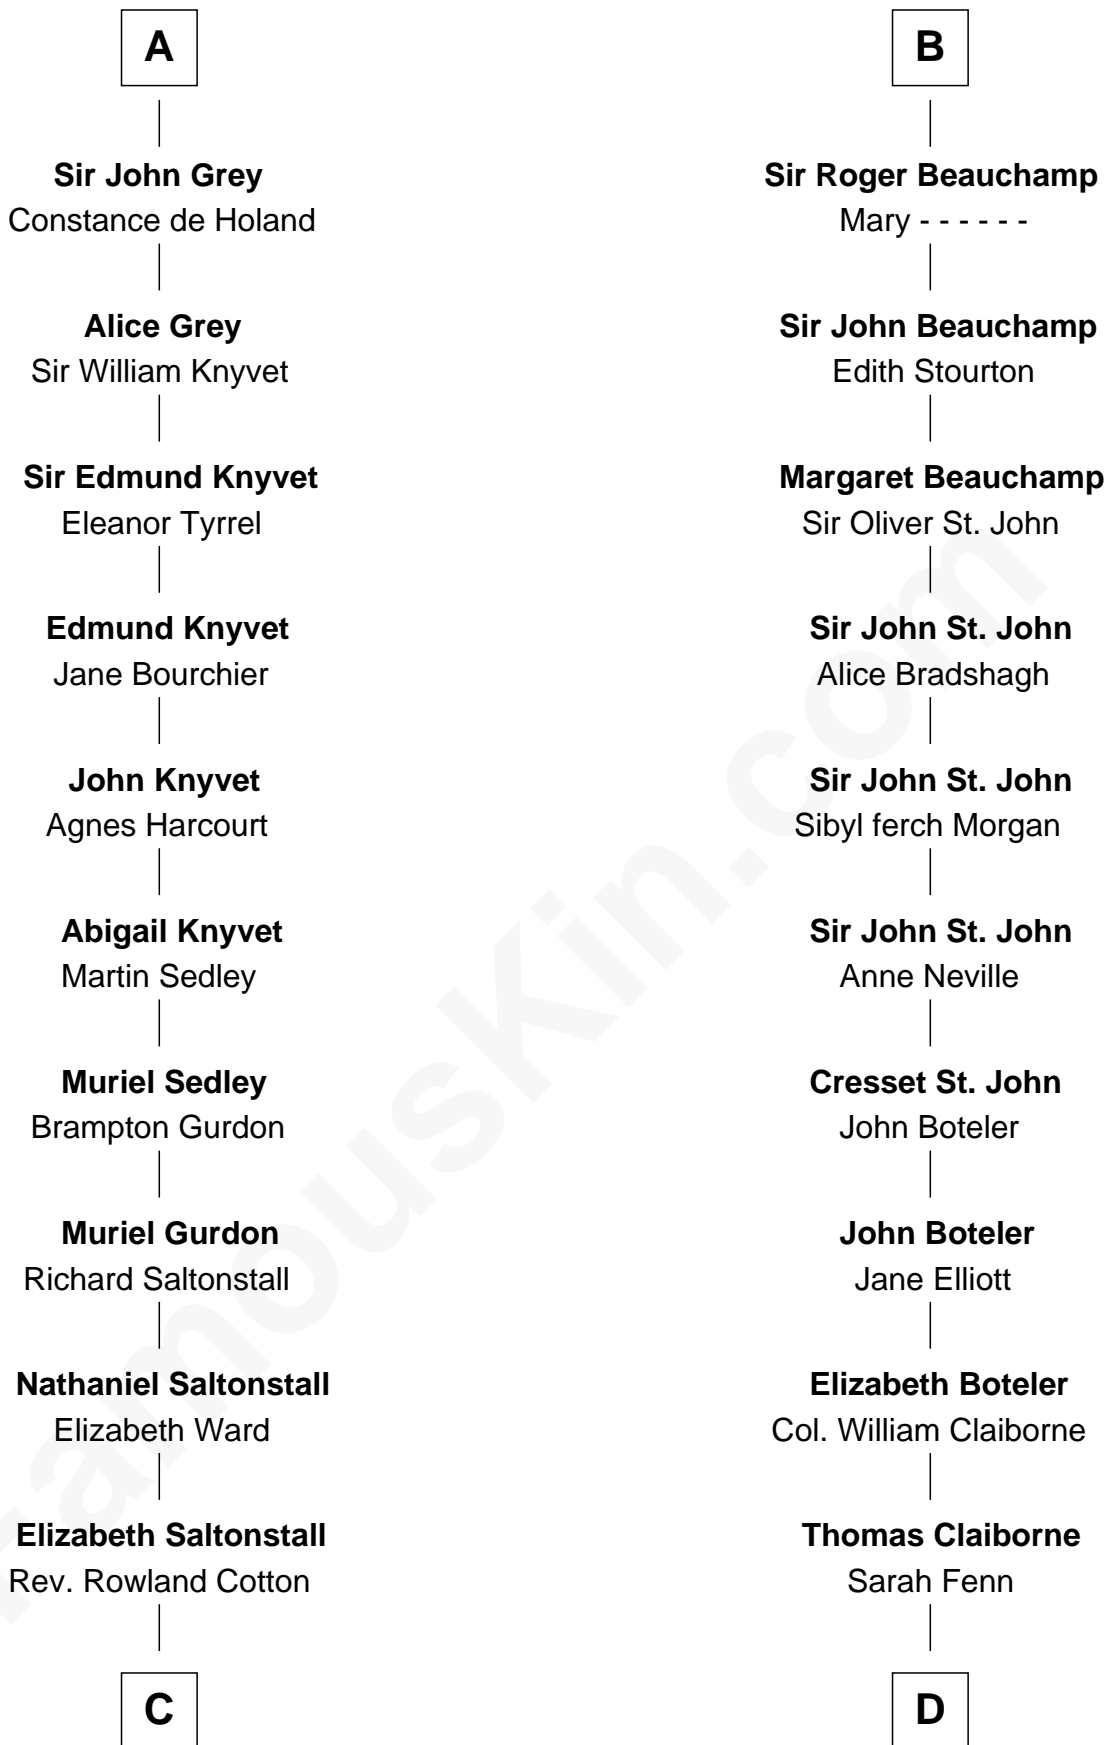

FamousKin.com

Relationship Chart of

Horace Gray

U.S. Supreme Court Justice

20th cousin 1 time removed of

William C. C. Claiborne

1st Governor of Louisiana

Beatrix de Say
Sir Geoffrey FitzPiers