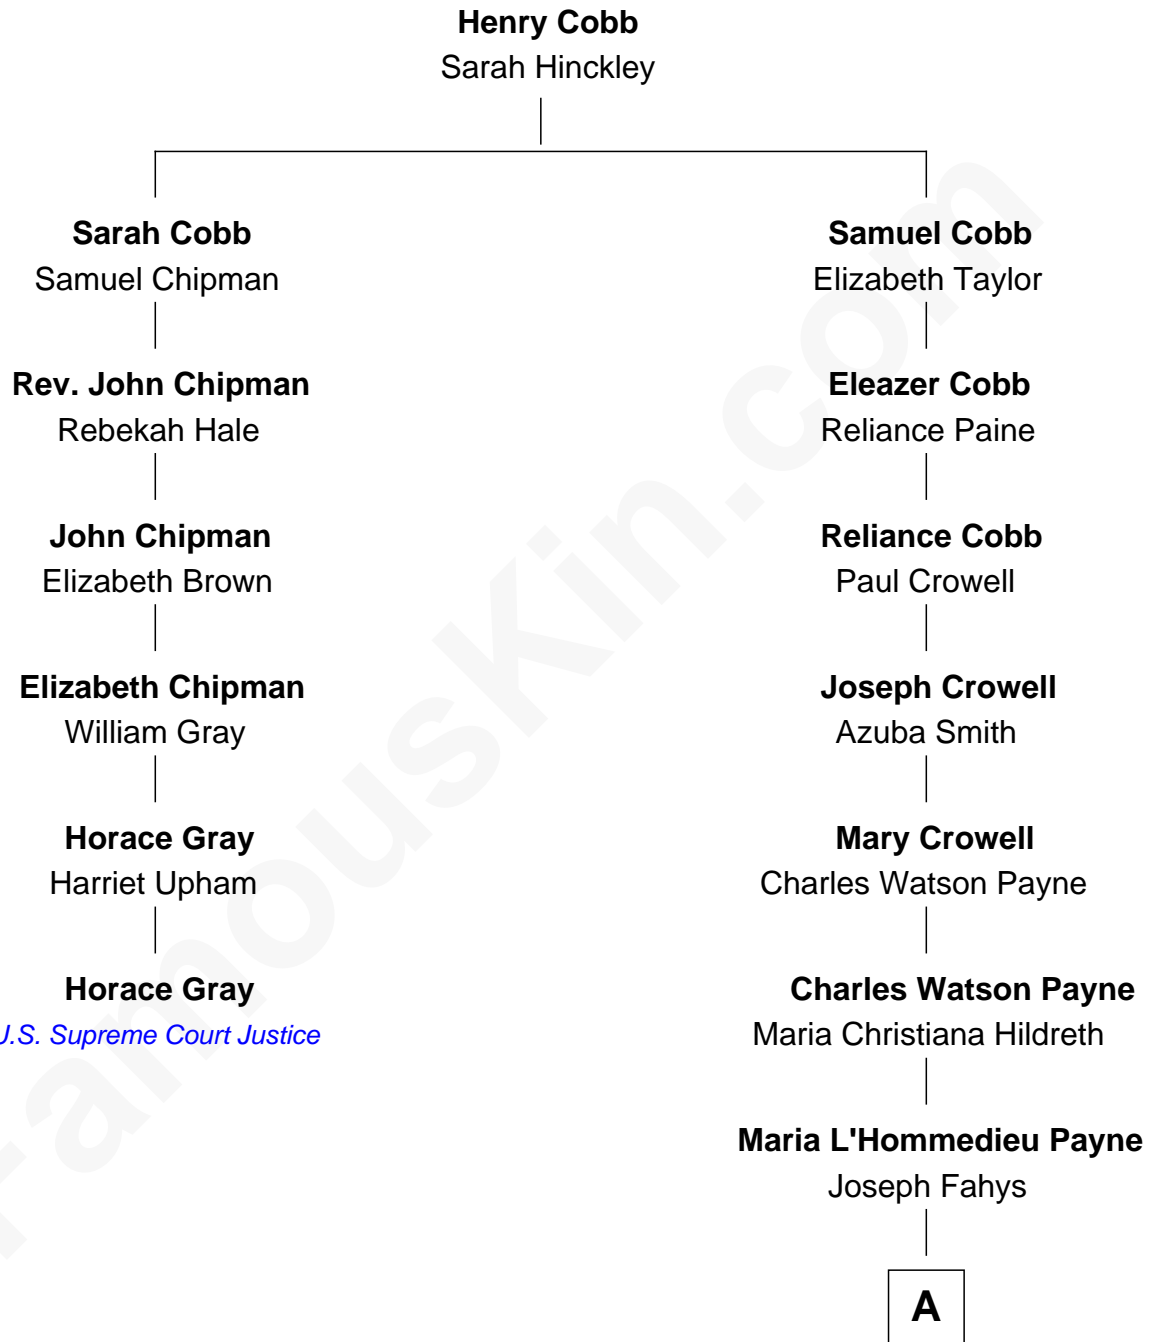

## Relationship Chart of

### Horace Gray

*U.S. Supreme Court Justice*

5th cousin 5 times removed of

### Howard Dean

*79th Governor of Vermont*

A

—  
**Lena Marianne Fahys**

Henry Francis Cook

—  
**Maria Fahys Cook**

Howard Brush Dean

—  
**Howard Brush Dean**