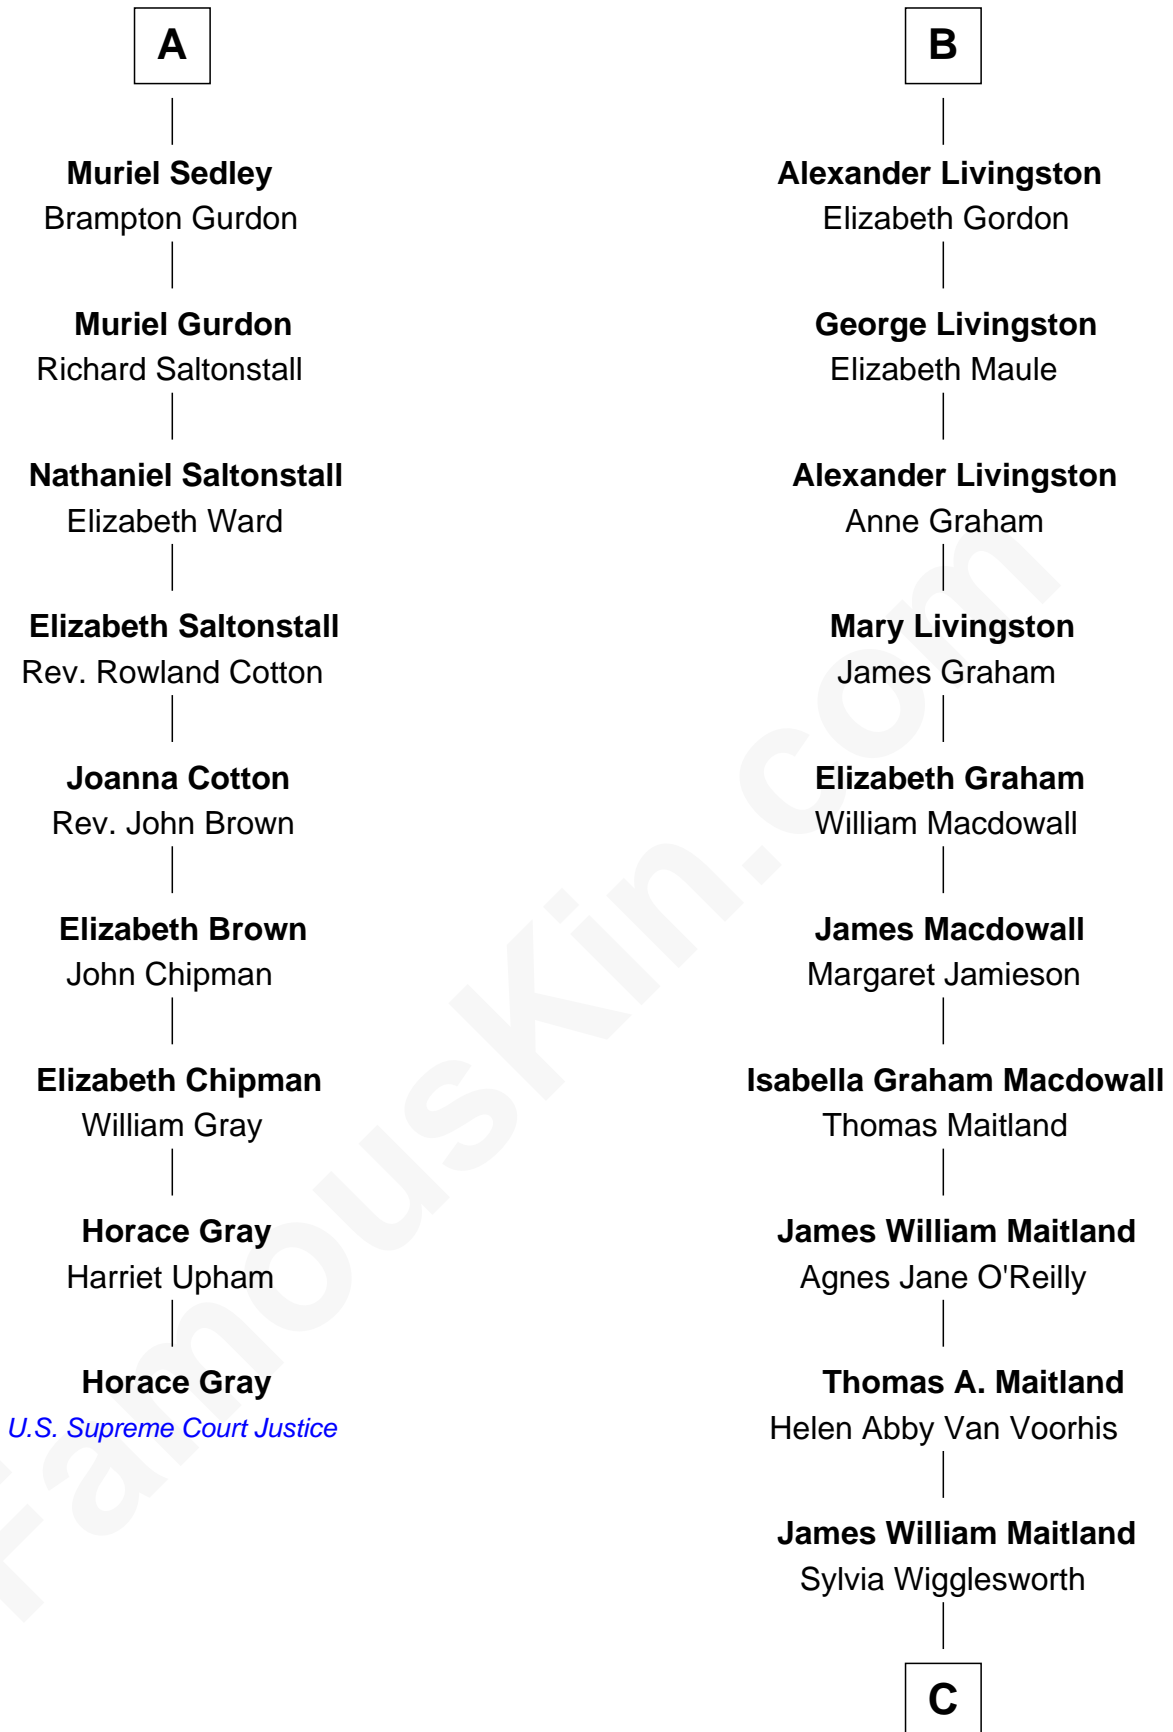

FamousKin.com

Relationship Chart of

Horace Gray

U.S. Supreme Court Justice

15th cousin 3 times removed of

Howard Dean

79th Governor of Vermont

C

Andrea Belden Maitland

Howard Brush Dean

Howard Dean

79th Governor of Vermont

FamousKin.com