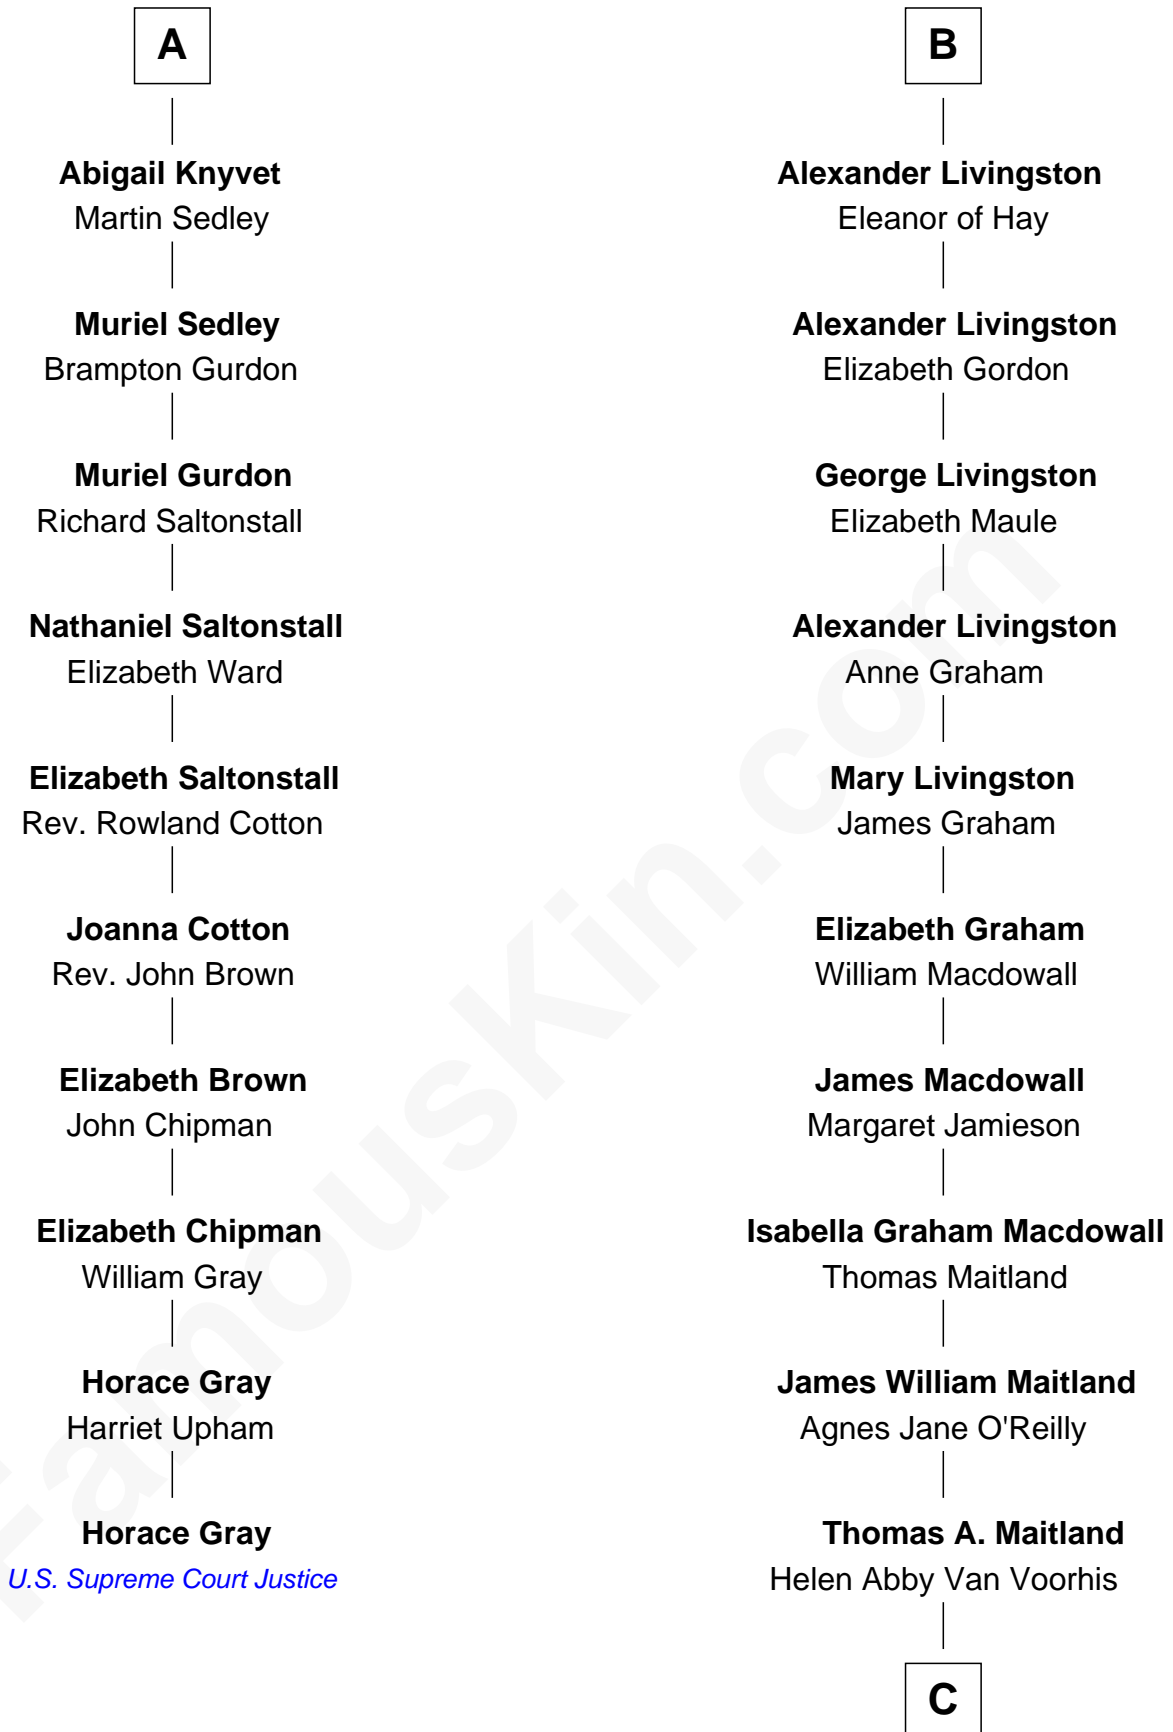

## Relationship Chart of

### Horace Gray

*U.S. Supreme Court Justice*

16th cousin 3 times removed of

### Howard Dean

*79th Governor of Vermont*

**Richard Fitzalan**  
Eleanor Plantagenet

C

James William Maitland

Sylvia Wigglesworth

Andrea Belden Maitland

Howard Brush Dean