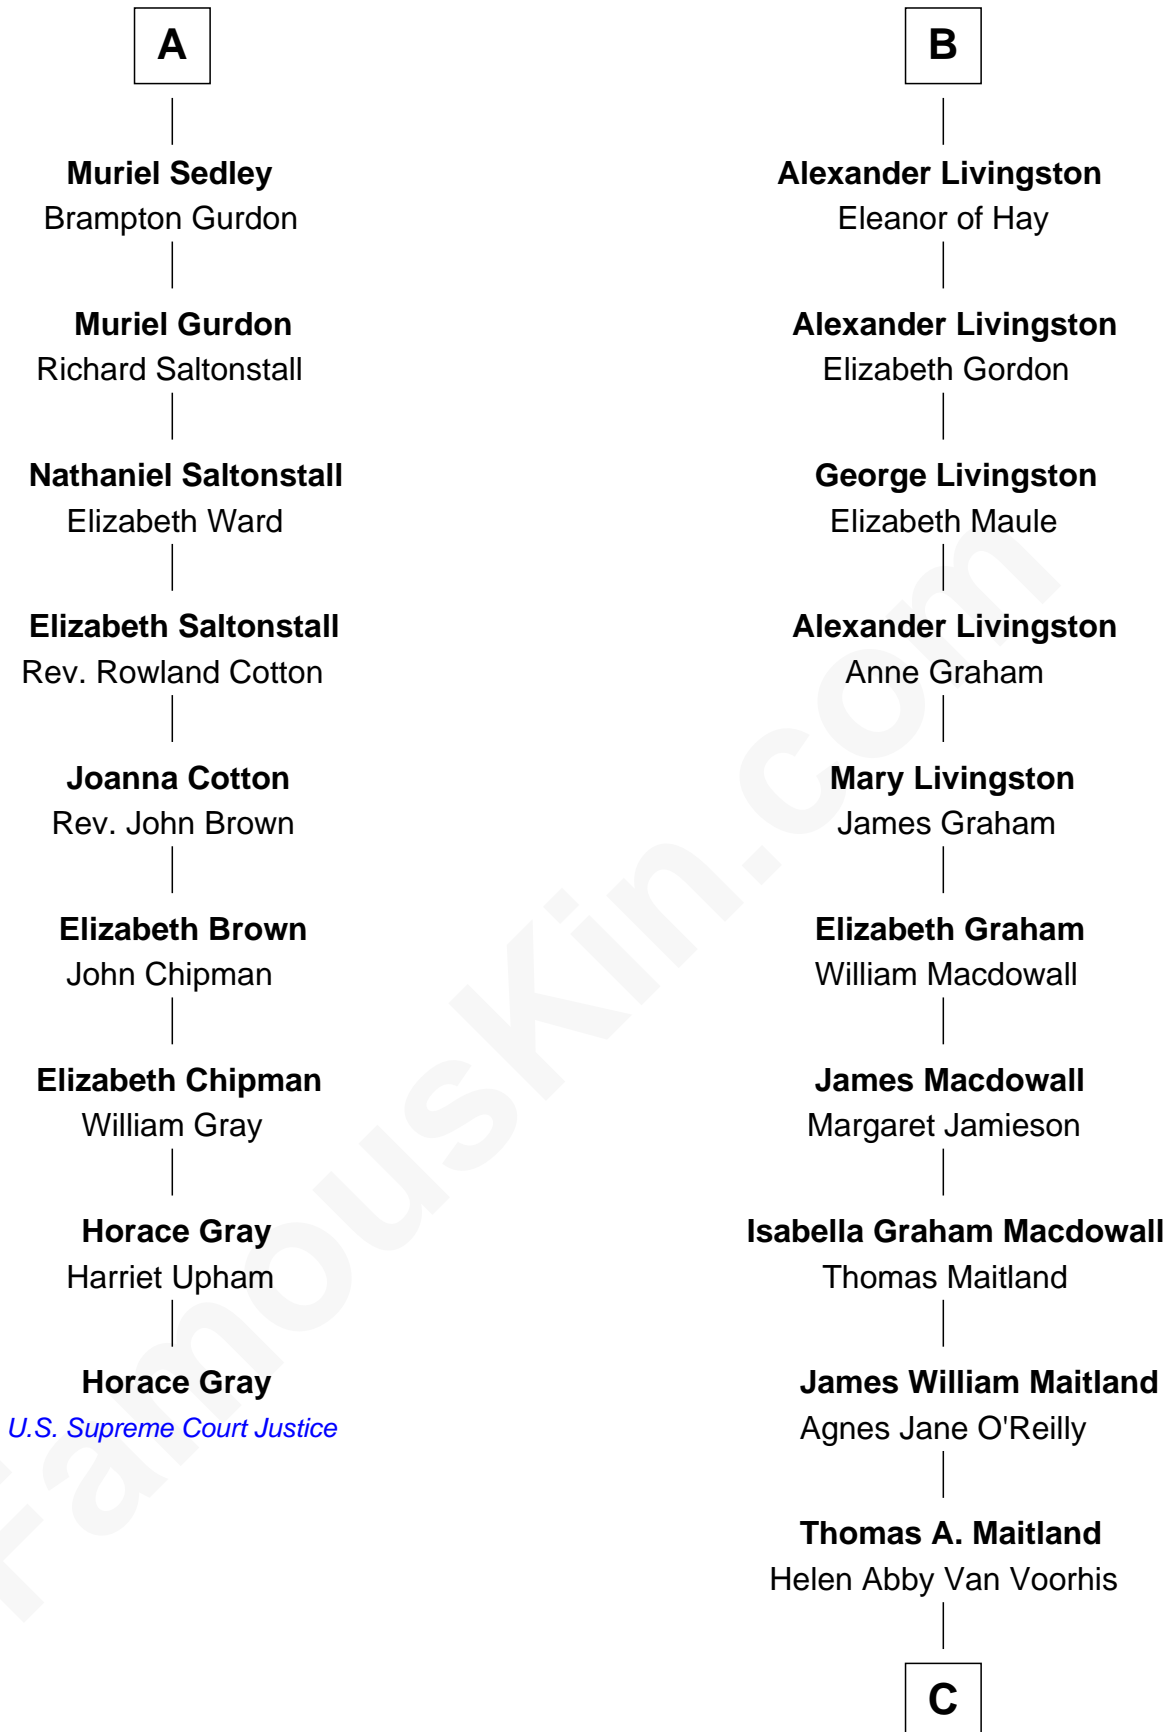

FamousKin.com

Relationship Chart of

Horace Gray

U.S. Supreme Court Justice

15th cousin 4 times removed of

Howard Dean

79th Governor of Vermont

C

James William Maitland

Sylvia Wigglesworth

Andrea Belden Maitland

Howard Brush Dean

Howard Dean

79th Governor of Vermont

FamousKin.com