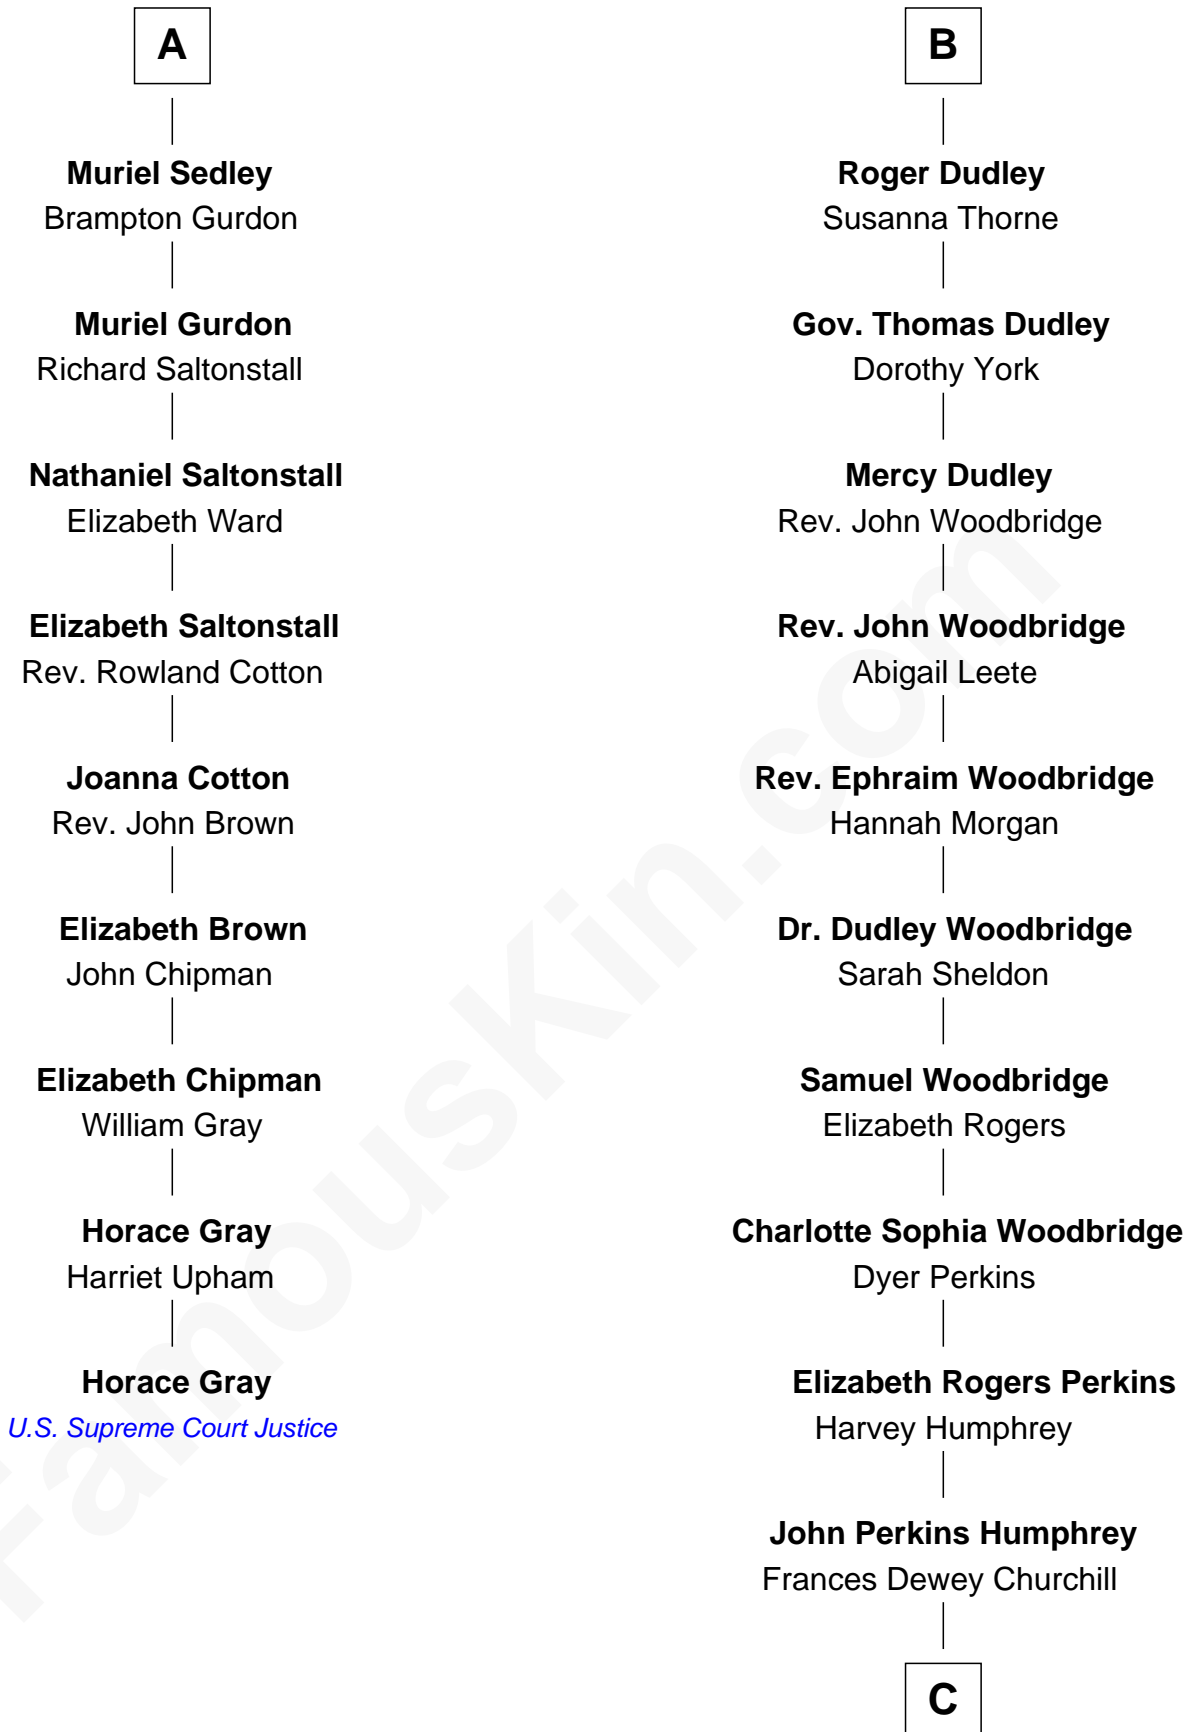

FamousKin.com

Relationship Chart of

Horace Gray

U.S. Supreme Court Justice

15th cousin 3 times removed of

Humphrey Bogart
Movie Actor

Thomas Holand
Joan Plantagenet

C

Maud Humphrey

Dr. Belmont Deforest Bogart

Humphrey Bogart

Movie Actor

FamousKin.com