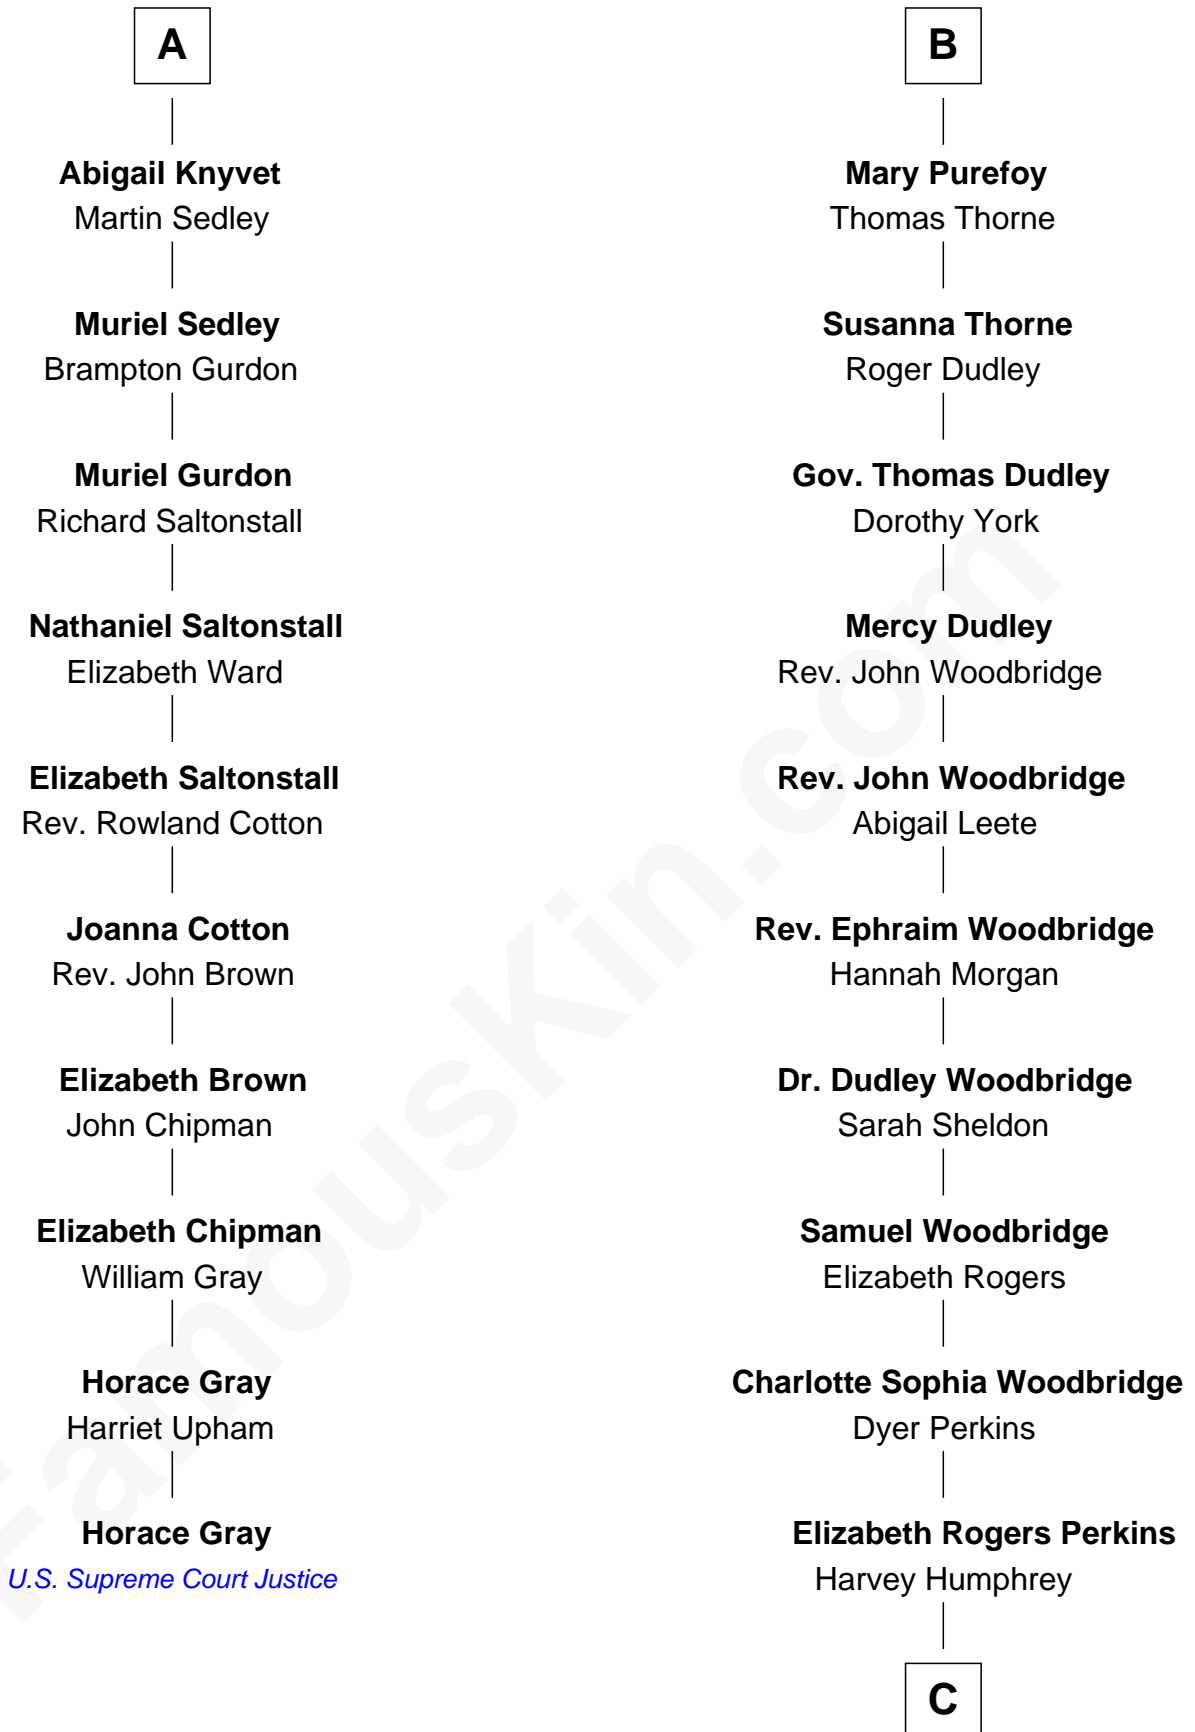

FamousKin.com

Relationship Chart of

Horace Gray

U.S. Supreme Court Justice

16th cousin 3 times removed of

Humphrey Bogart
Movie Actor

Sir John Howard
Alice de Bois

Sir Robert Howard
Margaret de Scales

Joan Howard
Sir Peter de Brewes

Sir John Howard
Alice Tendring

Beatrice Brewes
Sir Hugh Shirley

Sir Robert Howard
Margaret Mowbray

Sir Ralph Shirley
Joan Basset

Sir John Howard
Margaret Chedworth

Beatrice Shirley
John Brome

Katherine Howard
Sir John Bouchier

Isabel Brome
John Denton

Jane Bouchier
Edmund Knyvet

Alice Denton
Nicholas Purefoy

John Knyvet
Agnes Harcourt

Edward Purefoy
Anne Fettiplace

A

B