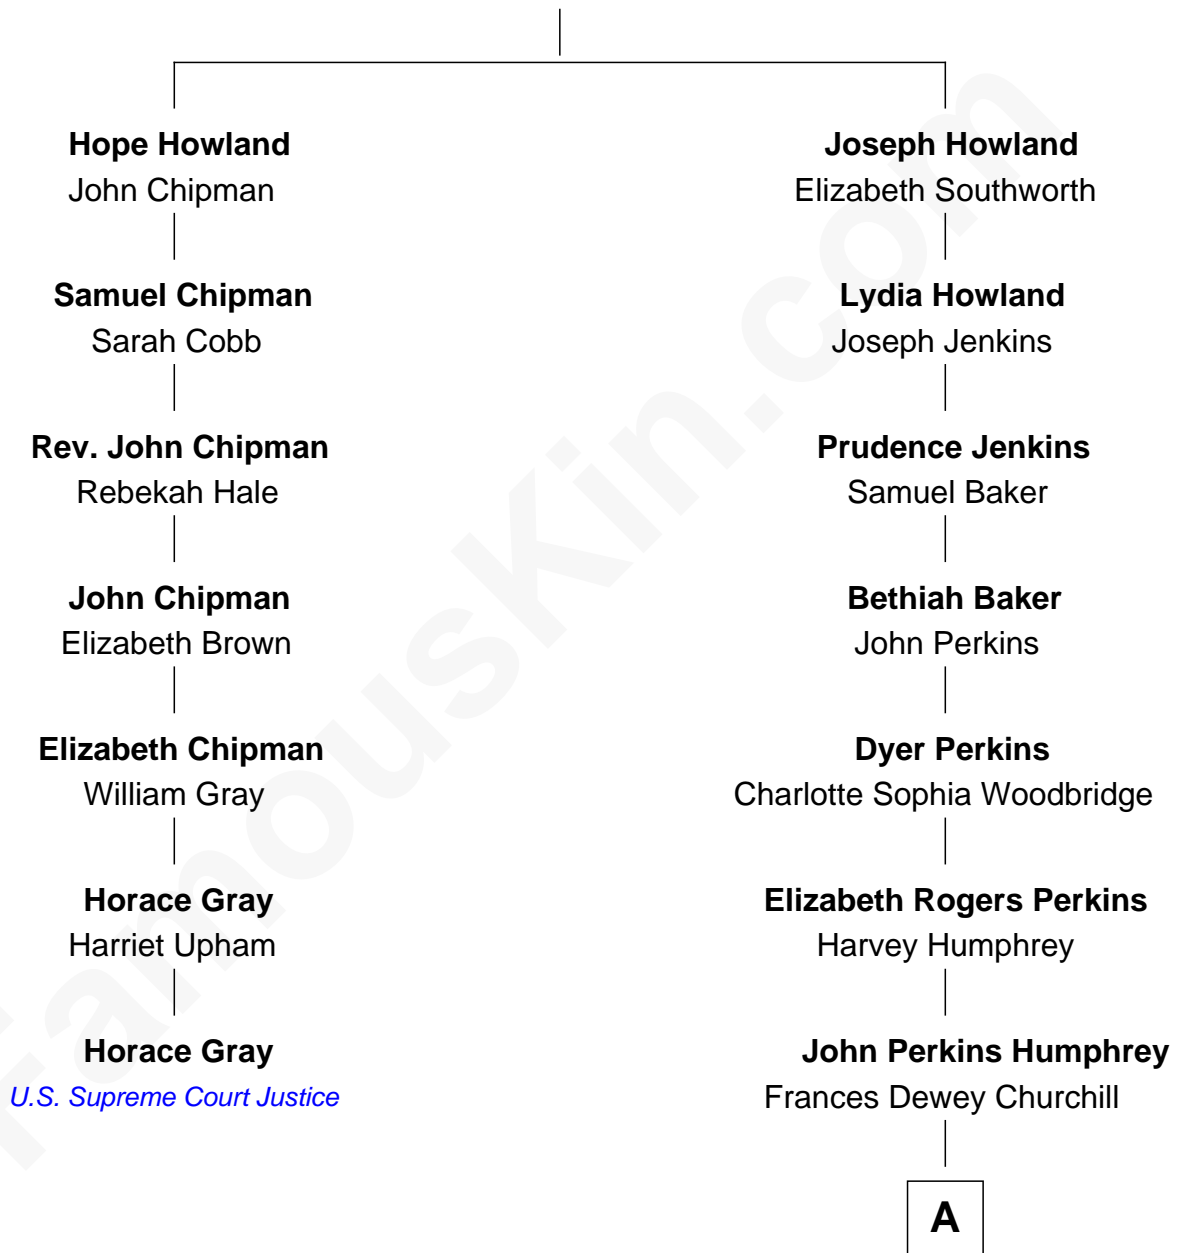

FamousKin.com Relationship Chart of

Horace Gray

U.S. Supreme Court Justice

6th cousin 2 times removed of

Humphrey Bogart

Movie Actor

John Howland

Elizabeth Tilley

A

Maud Humphrey
Dr. Belmont Deforest Bogart

Humphrey Bogart
Movie Actor

FamousKin.com