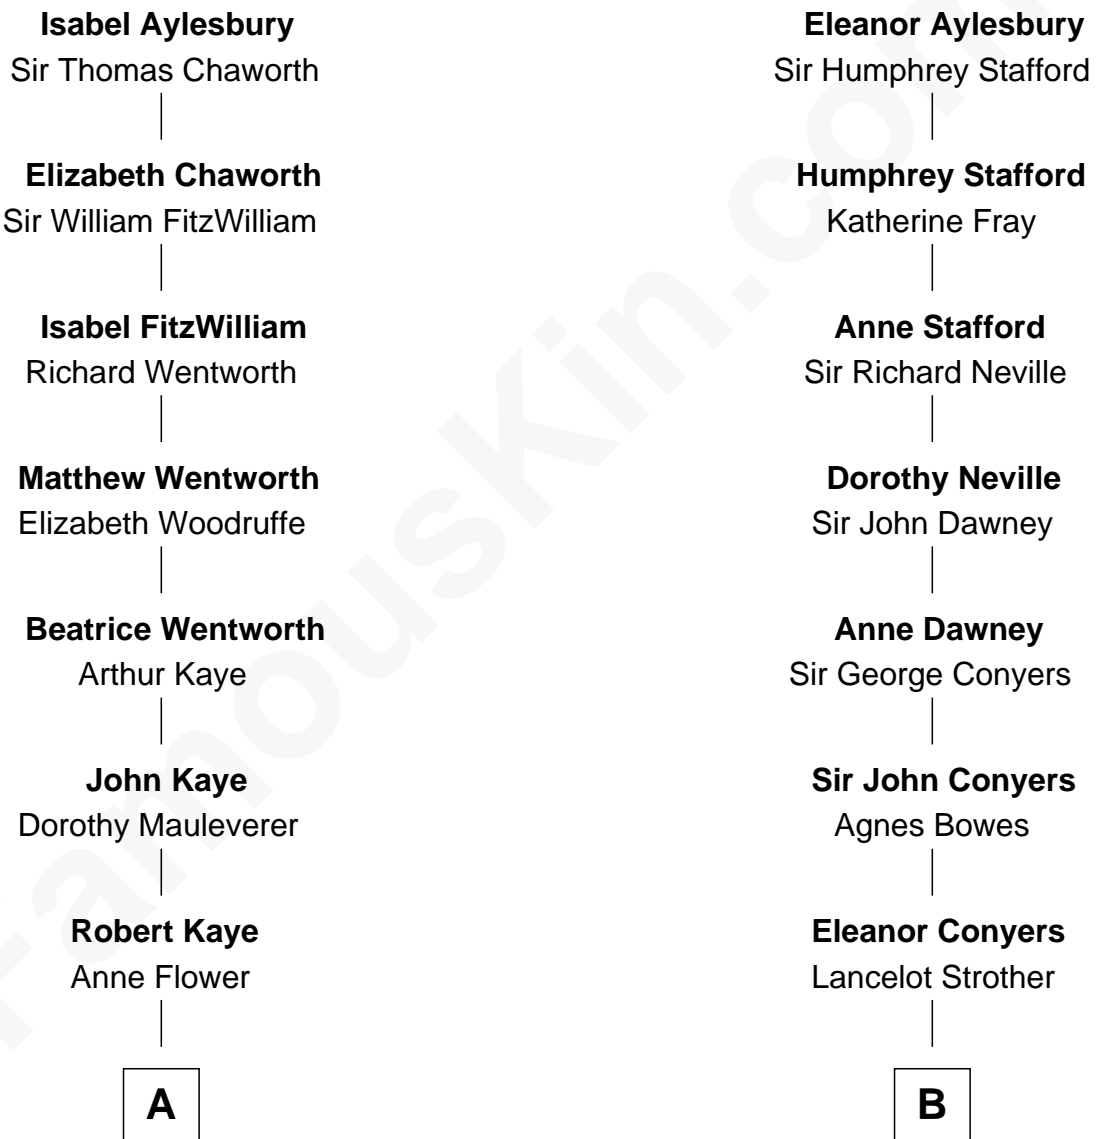

## Relationship Chart of

### Horace Gray

*U.S. Supreme Court Justice*

15th cousin 1 time removed of

### Randolph Scott

*Movie Actor*

**Sir Thomas Aylesbury**

Katherine Pabenham

**A**

**Grace Kaye**  
Richard Saltonstall

**Richard Saltonstall**  
Muriel Gurdon

**Nathaniel Saltonstall**  
Elizabeth Ward