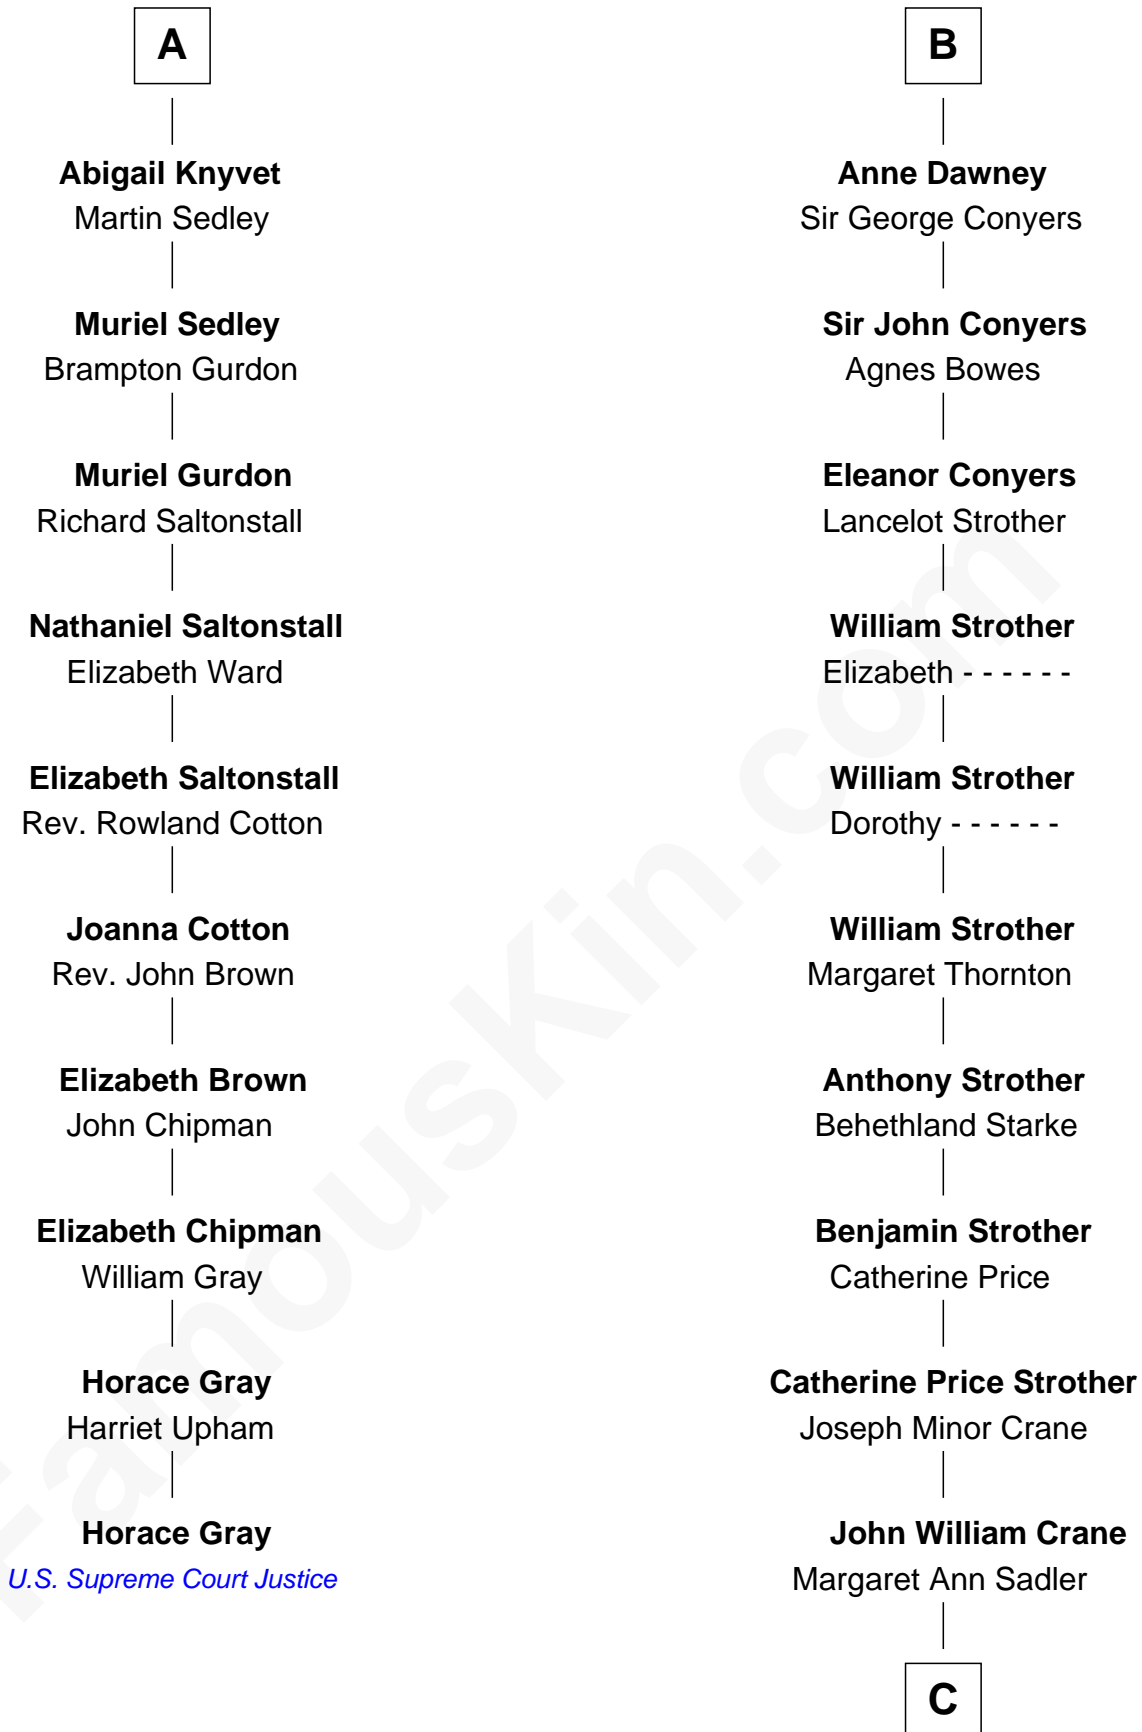

FamousKin.com

Relationship Chart of

Horace Gray

U.S. Supreme Court Justice

16th cousin 3 times removed of

Randolph Scott
Movie Actor

C

—
Joseph Minor Crane

Lavinia Lionberger

—
Lucy Lionberger Crane

George Grant Scott

—
Randolph Scott

Movie Actor

FamousKin.com