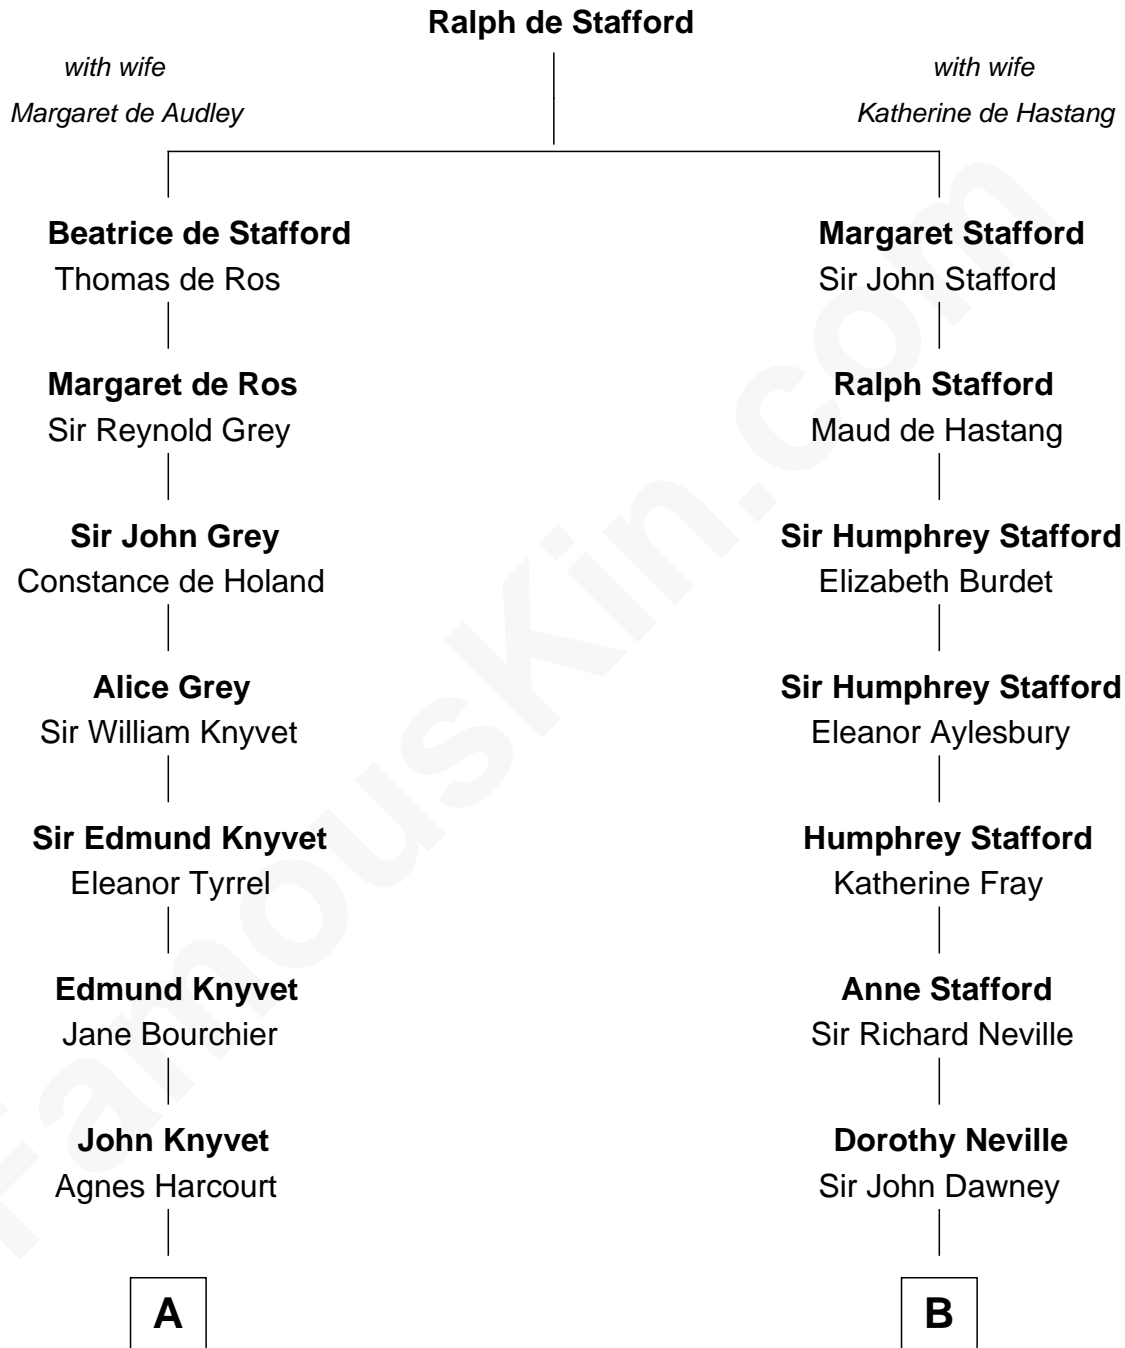

FamousKin.com

Relationship Chart of

Horace Gray

U.S. Supreme Court Justice

16th cousin 3 times removed of

Randolph Scott
Movie Actor

C

—
Joseph Minor Crane

Lavinia Lionberger

—
Lucy Lionberger Crane

George Grant Scott

—
Randolph Scott

Movie Actor

FamousKin.com