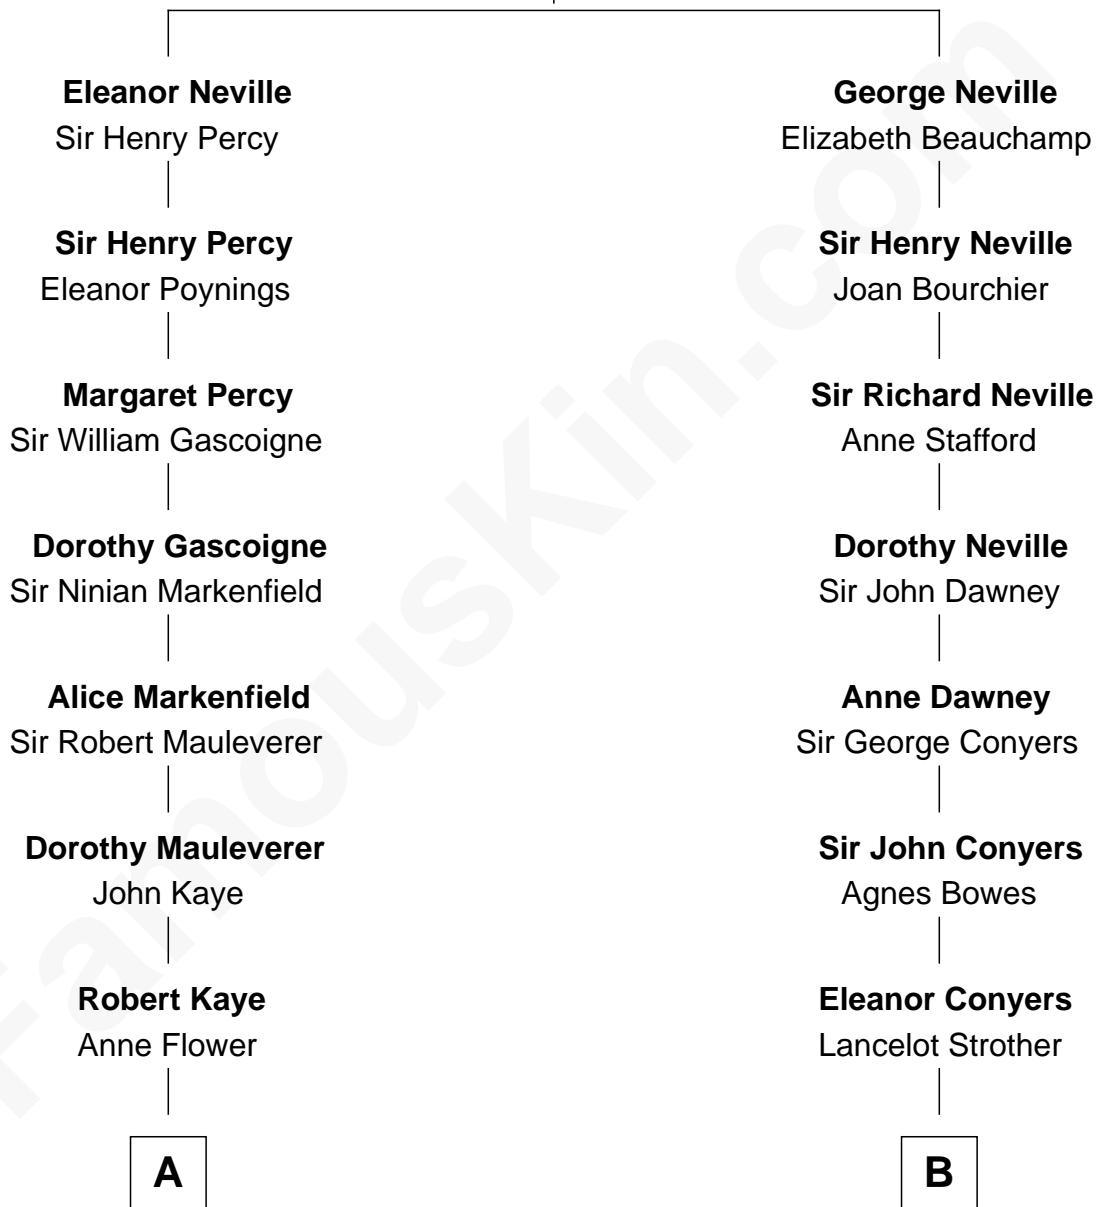

FamousKin.com

Relationship Chart of

Horace Gray

U.S. Supreme Court Justice

15th cousin 1 time removed of

Randolph Scott
Movie Actor

Sir Ralph Neville
Joan Beaufort

A

Horace Gray
Harriet Upham

Horace Gray
U.S. Supreme Court Justice

B

William Strother
Elizabeth - - - - -

William Strother
Dorothy - - - - -

William Strother
Margaret Thornton

Anthony Strother
Behethland Starke

Benjamin Strother
Catherine Price

Catherine Price Strother
Joseph Minor Crane

John William Crane
Margaret Ann Sadler

Joseph Minor Crane
Lavinia Lionberger

Lucy Lionberger Crane
George Grant Scott

Randolph Scott
Movie Actor