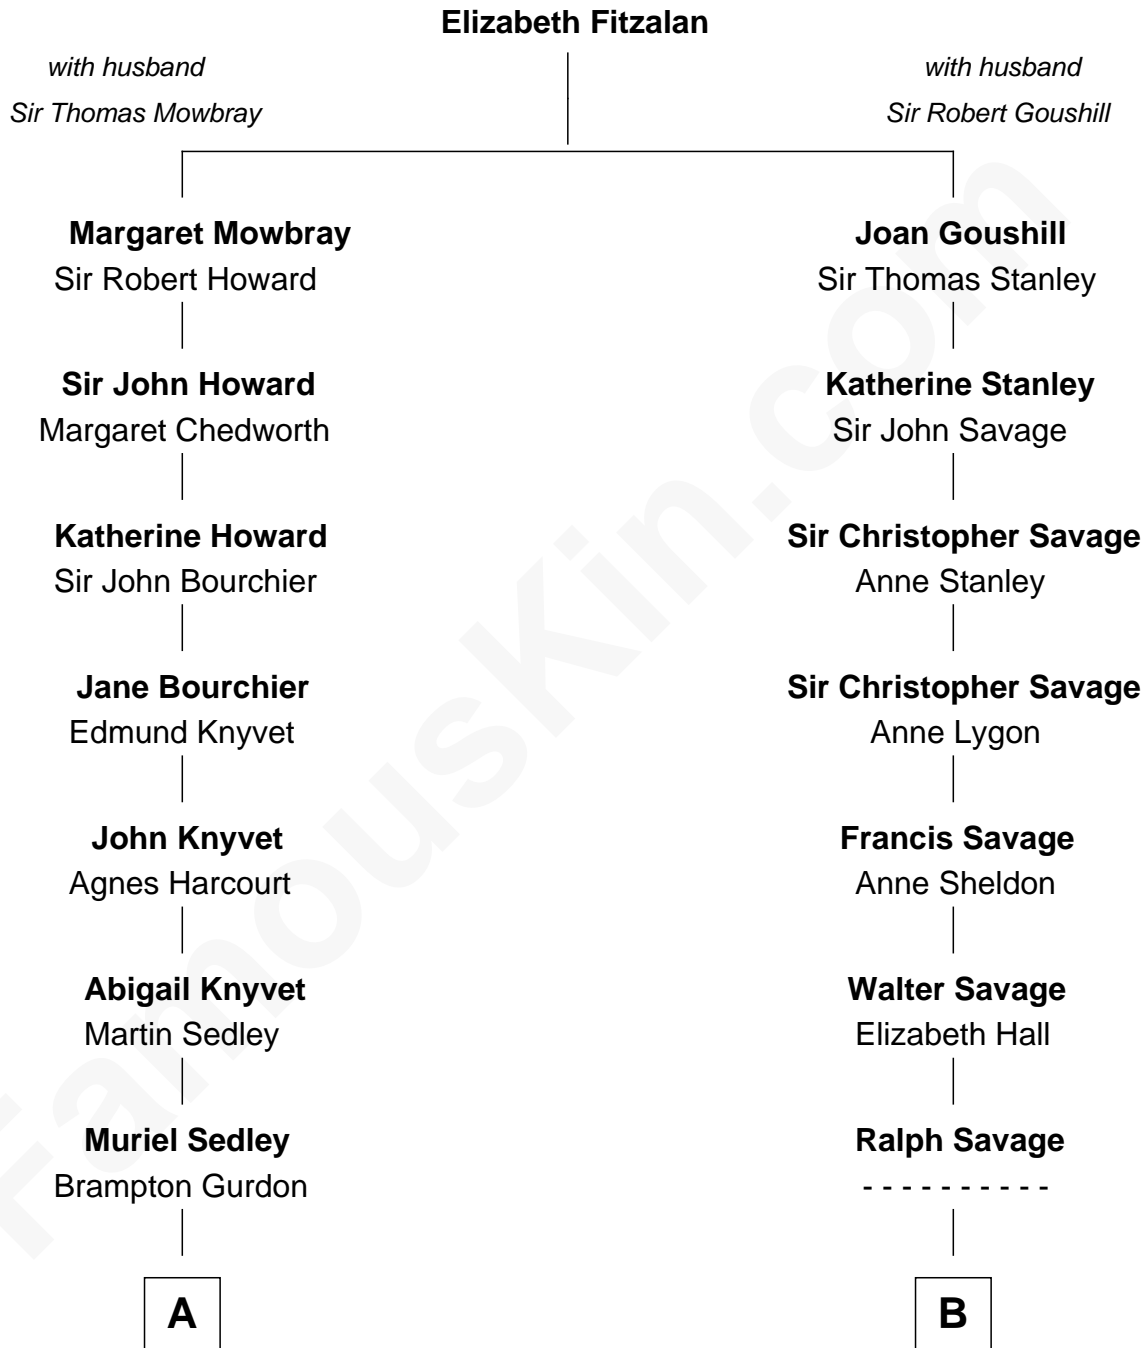

# FamousKin.com

## Relationship Chart of

### Horace Gray

*U.S. Supreme Court Justice*

14th cousin 2 times removed of

**Randolph Scott**  
*Movie Actor*

**A**

**Muriel Gurdon**  
Richard Saltonstall

**Nathaniel Saltonstall**  
Elizabeth Ward

**Elizabeth Saltonstall**  
Rev. Rowland Cotton