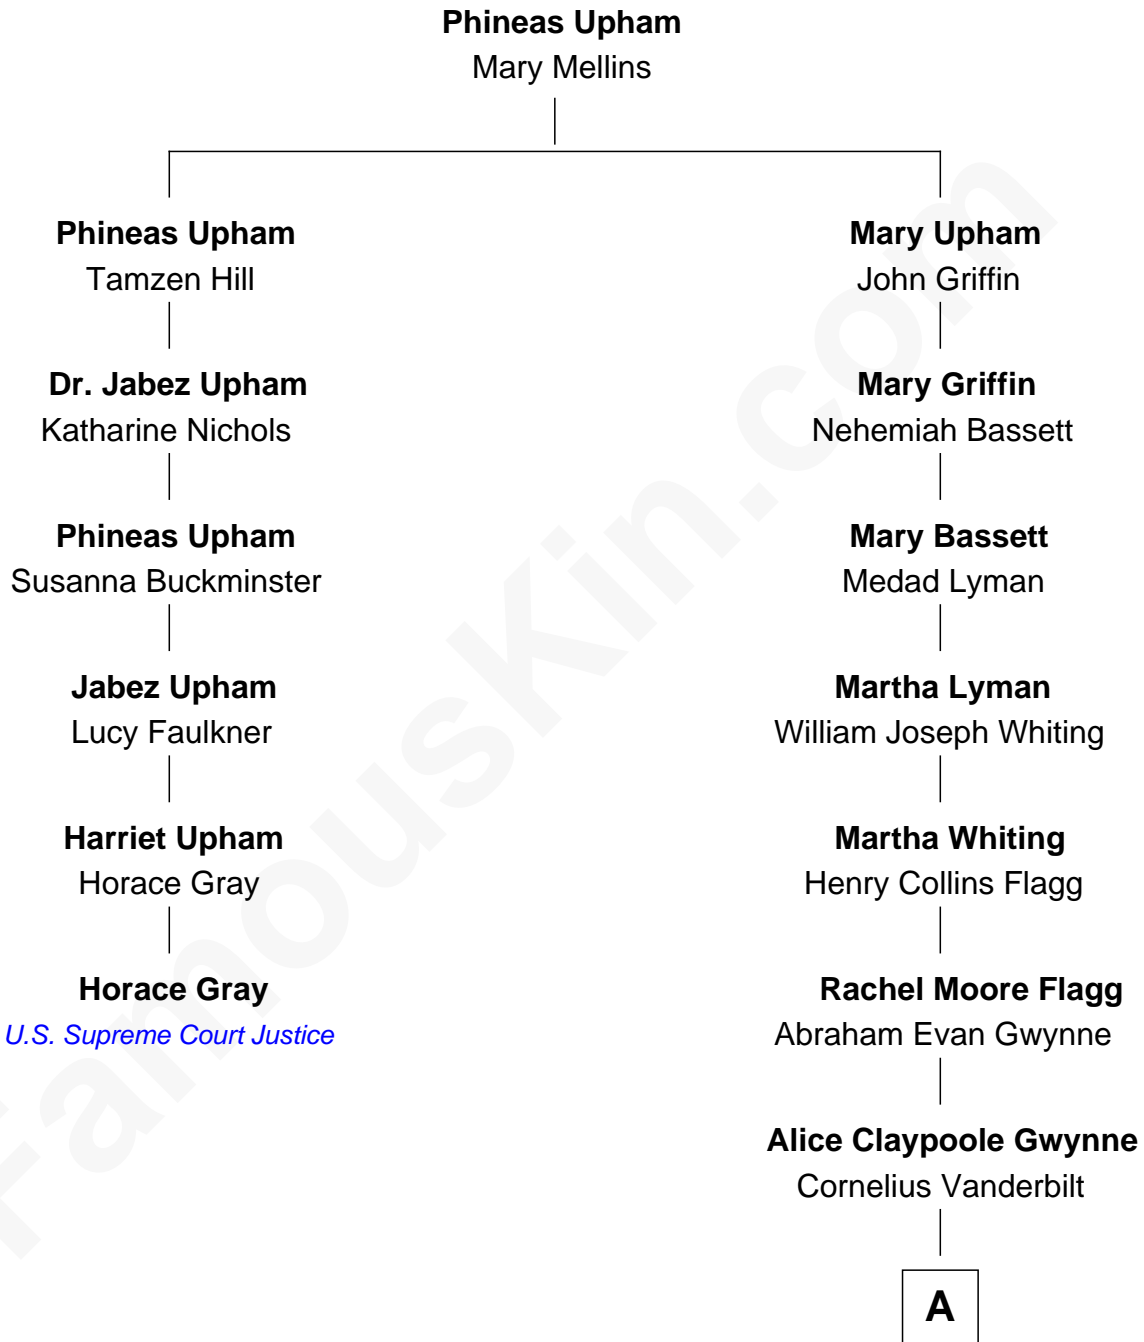

# FamousKin.com

## Relationship Chart of Horace Gray

*U.S. Supreme Court Justice*

5th cousin 3 times removed of

**Gloria Vanderbilt**

*Fashion Designer*

**A**

Reginald Claypoole Vanderbilt

Gloria Maria Mercedes Morgan

**Gloria Vanderbilt**

*Fashion Designer*

FamousKin.com