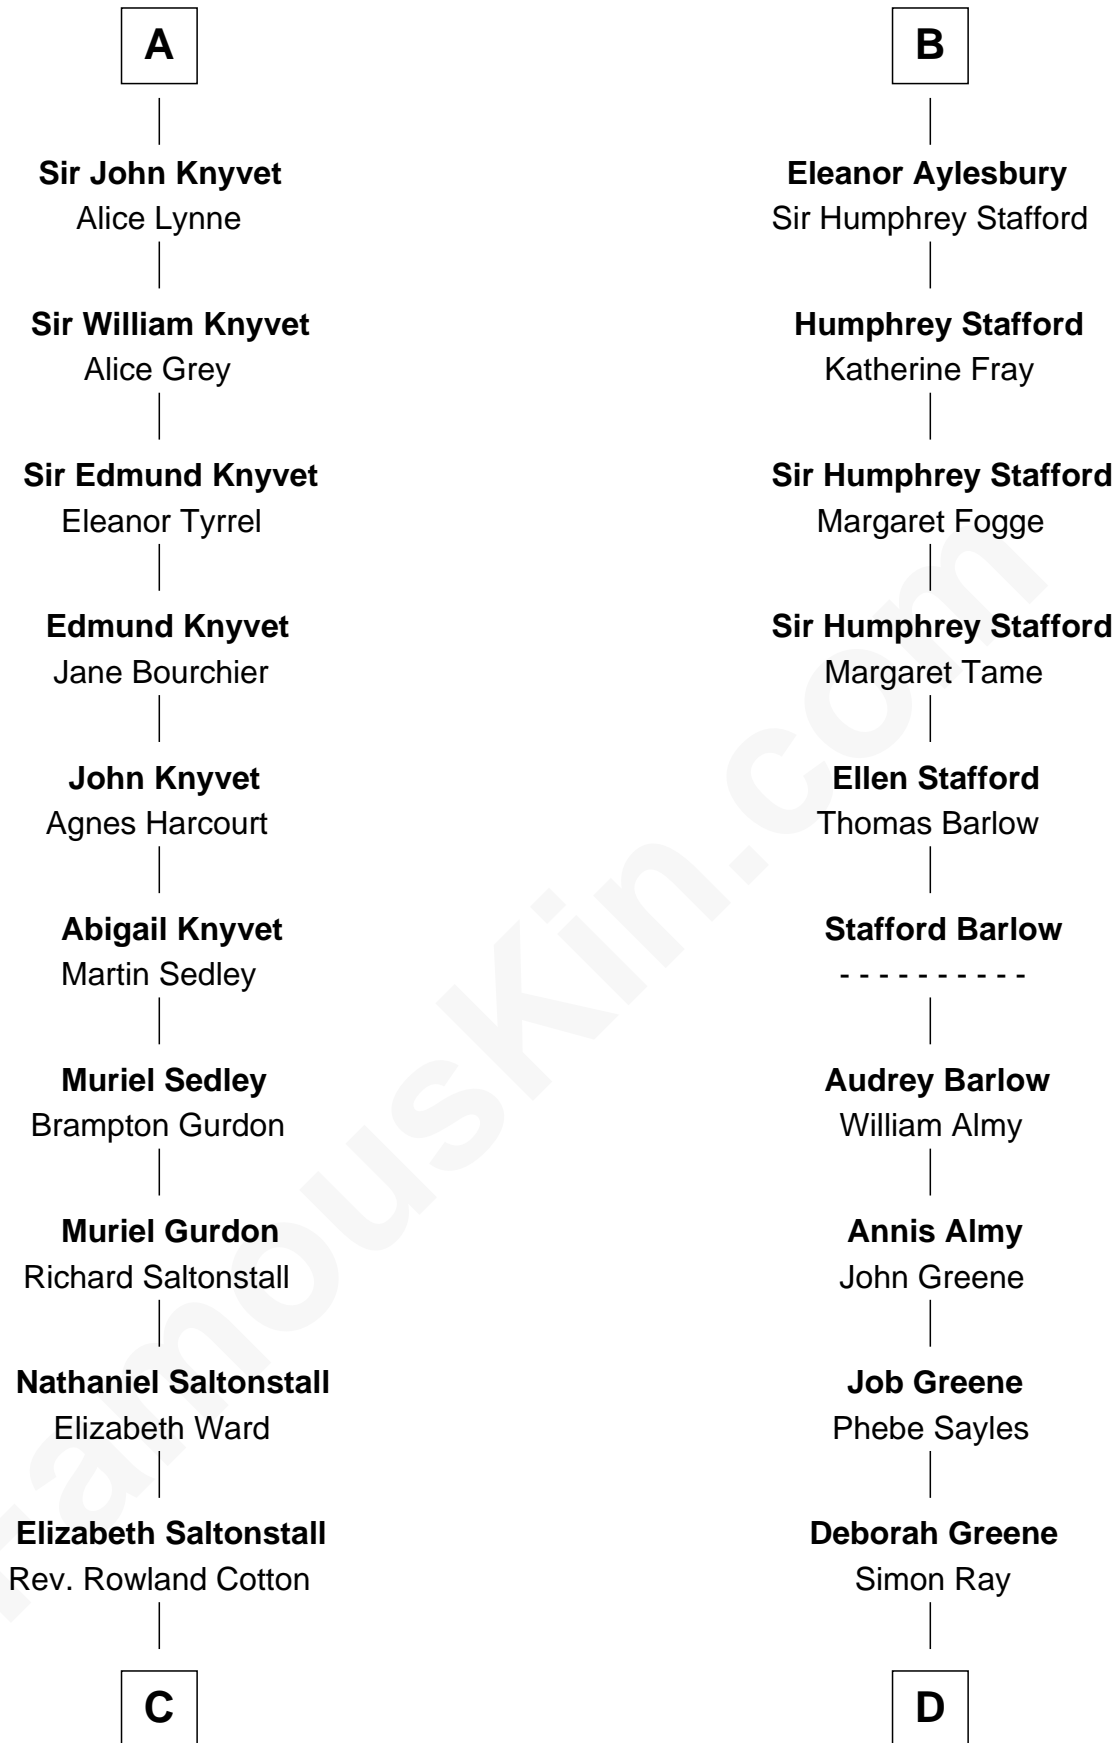

## Relationship Chart of

### Horace Gray

*U.S. Supreme Court Justice*

20th cousin 1 time removed of

**Julia (Ward) Howe**

*Author of "The Battle Hymn of the Republic"*

**C**

**Joanna Cotton**  
Rev. John Brown

**Elizabeth Brown**  
John Chipman

**Elizabeth Chipman**  
William Gray

**Horace Gray**  
Harriet Upham

**Horace Gray**  
*U.S. Supreme Court Justice*

**D**

**Anna Ray**  
Samuel Ward

**Samuel Ward**  
Phebe Greene

**Samuel Ward**  
Julia Rush Cutler