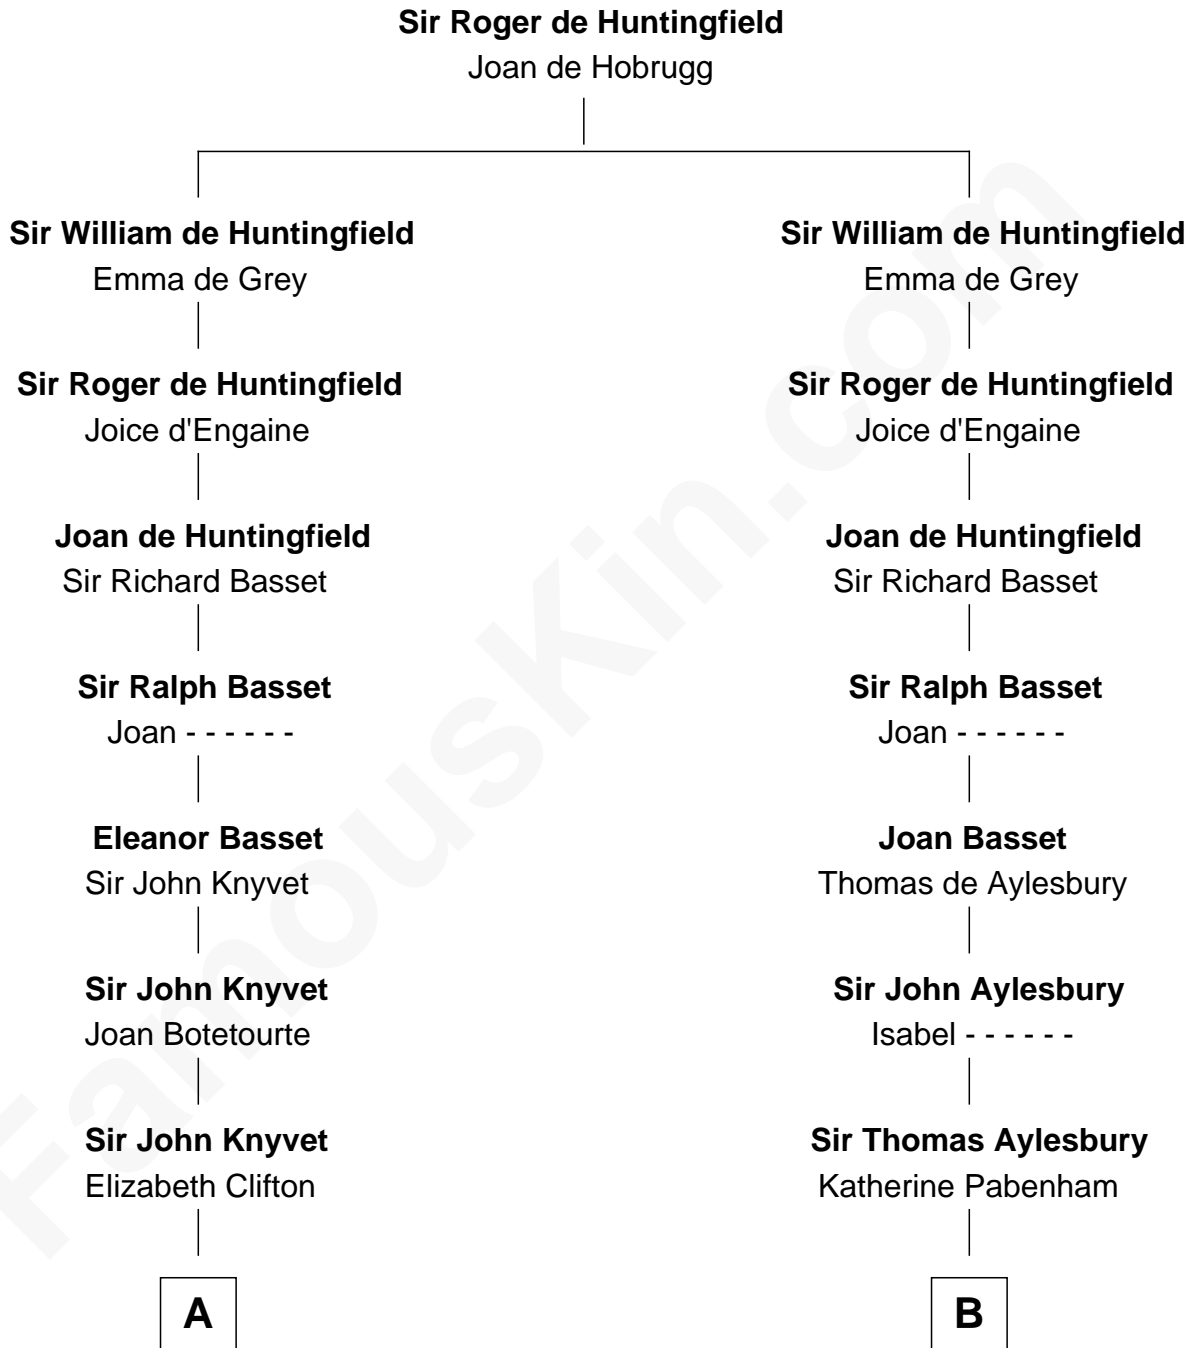

FamousKin.com

Relationship Chart of

Horace Gray

U.S. Supreme Court Justice

17th cousin 4 times removed of

William Greene

2nd Governor of Rhode Island