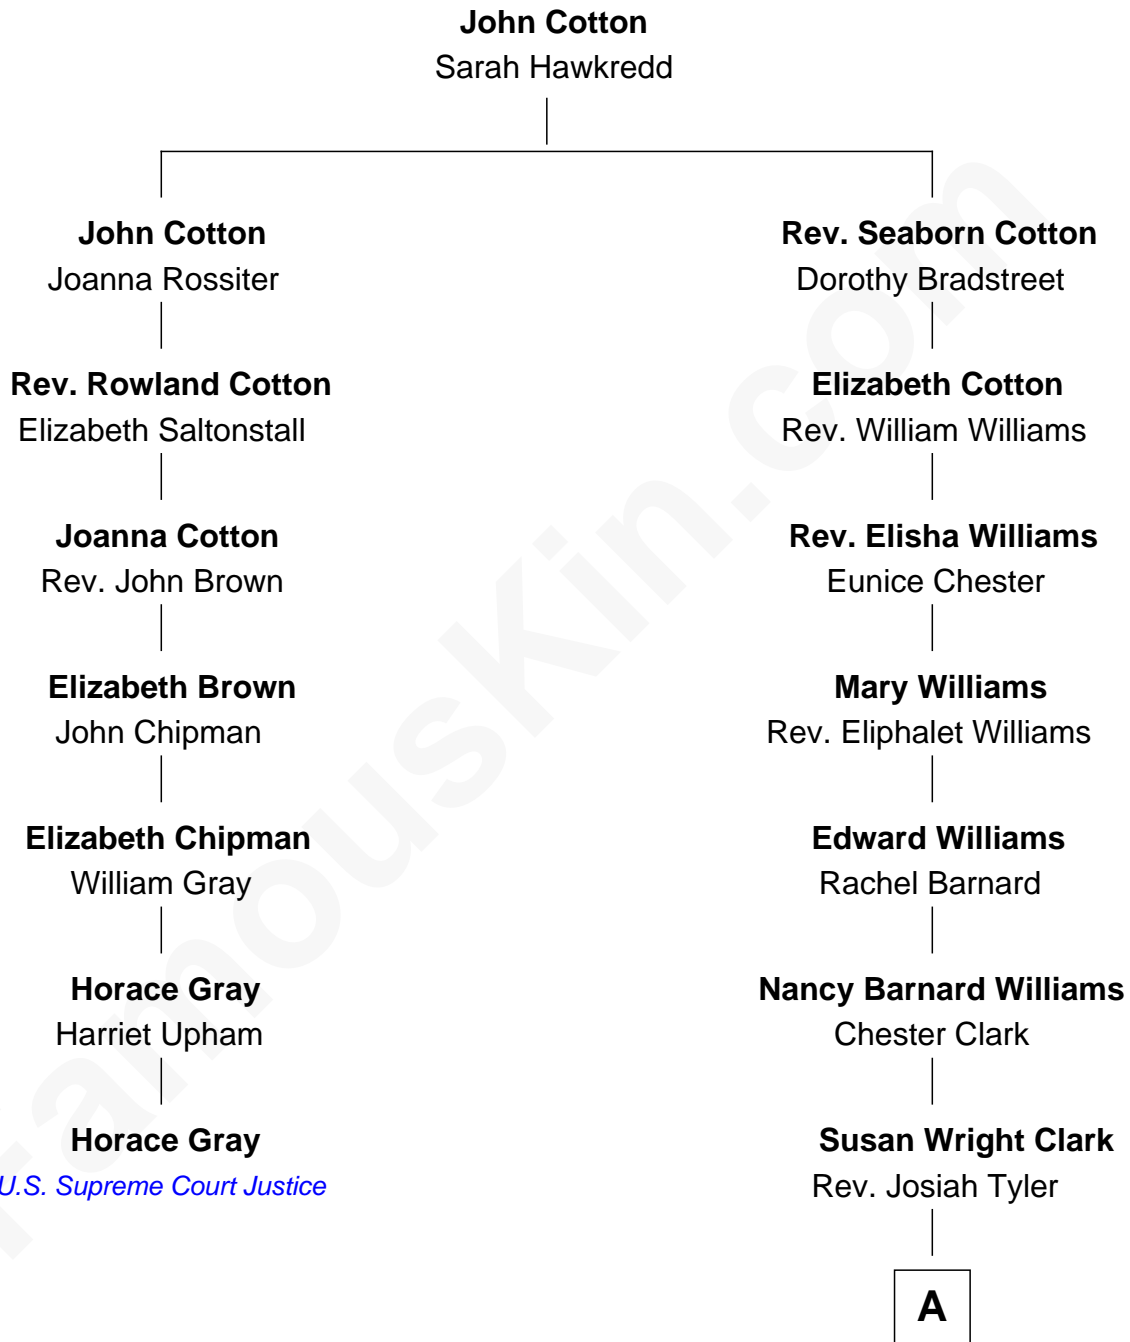

FamousKin.com

Relationship Chart of

Horace Gray

U.S. Supreme Court Justice

6th cousin 5 times removed of

Kate Upton

Sports Illustrated Swimsuit Cover Model

A

William Chester Tyler

Laura Leland Brooks

Margaret Hastings Tyler

Charles Henry Vial

Elizabeth Brooks Vial

Stephen Edward Upton

Jefferson Matthew Upton

Shelley Fawn Davis