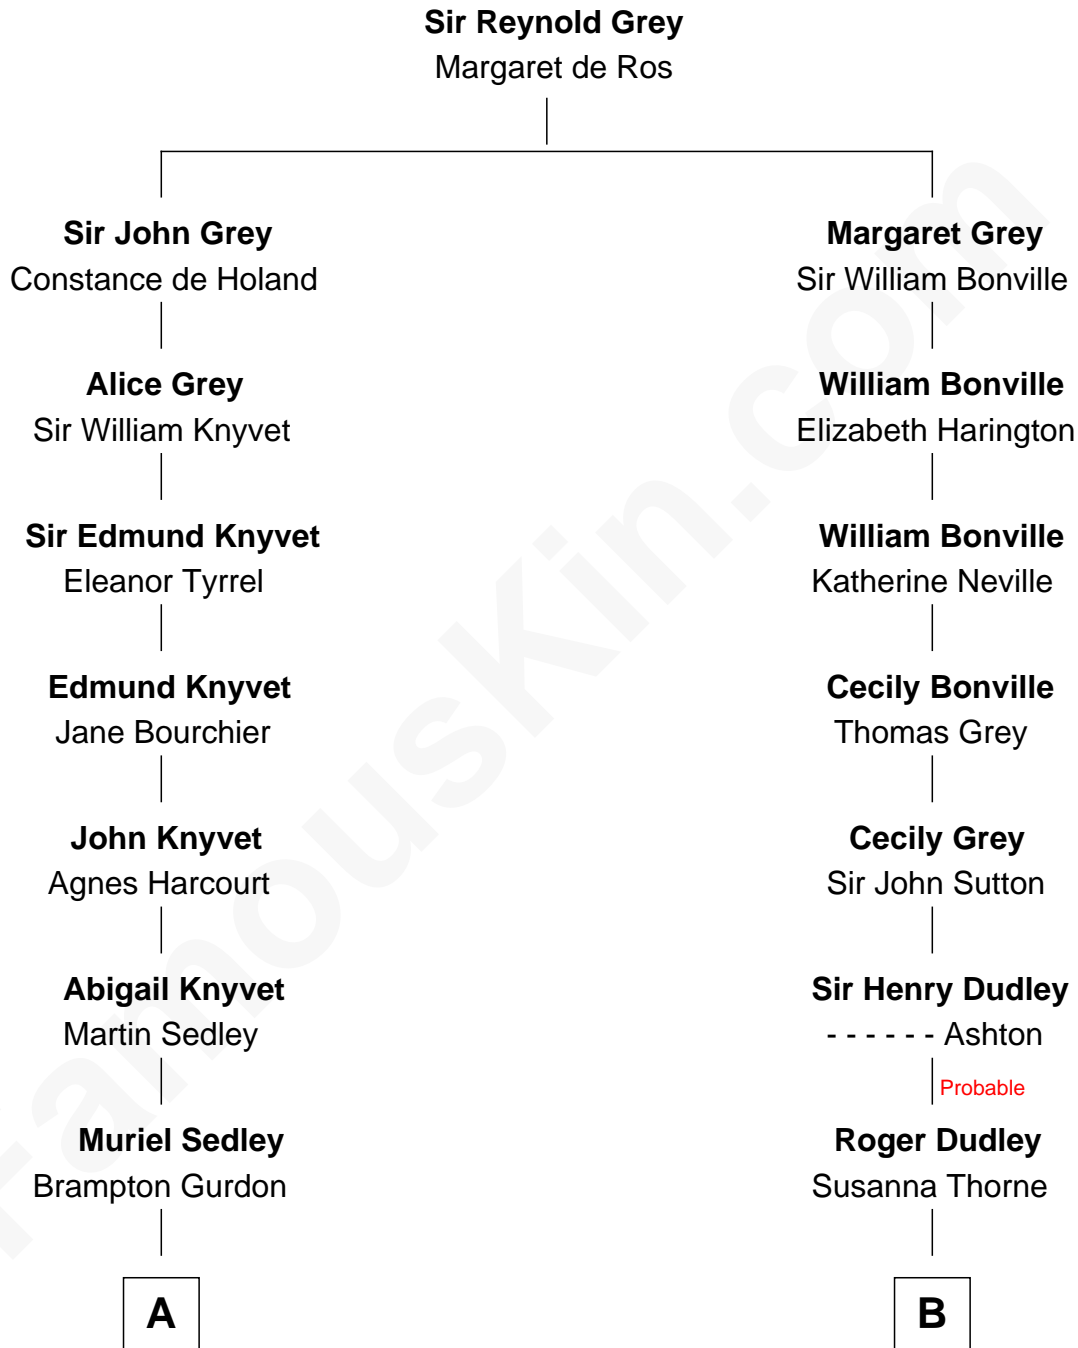

FamousKin.com

Relationship Chart of

Horace Gray

U.S. Supreme Court Justice

14th cousin 6 times removed of

Kate Upton

Sports Illustrated Swimsuit Cover Model